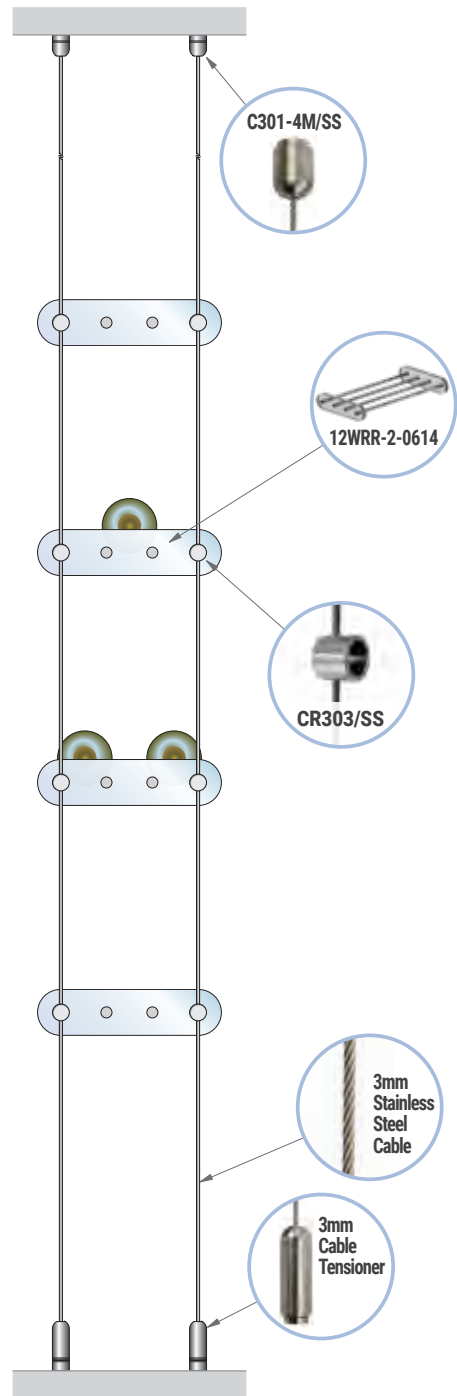

DETAIL:

ELEVATION

COMPONENT LIST:

C301-4M/SS
(16 ea)

CR303/SS
(100 ea)

12WRR-2-0614
(25 ea)

NOTES:

- A** 3mm Diameter Cable Suspension System for Ceiling-to-Countertop Mounting Installations – this configuration features a comprehensive cable fixing set, including a 4M (13' 1-1/2") long cable that offers exceptional installation flexibility. The cable can be precisely shortened on-site to fit your specific spatial requirements. Designed for dual-purpose use, this versatile system accommodates both ceiling-to-countertop installations, ideal for creating floating displays above work surfaces or bars, and ceiling-to-floor setups, perfect for free-hanging displays.
- B** Specially designed cradle shelves are available for use with Standard Bordeaux Wine Bottles (750mL; 292 x 75mm). The overall shelf size is approximately 15" wide x 8" deep and can accommodate one to two bottles each.
- C** The shelves are attached to the cables using CR303/SS supports and securely locked into the desired position with set screws, using the supplied hex key.

Hardware Finish: All fixings, components supplied in stainless steel finish.

This wine rack display features 8" x 15" acrylic shelves with a two-bottle depth, elegantly suspended using 3mm stainless steel cable display system. Designed for ceiling-to-countertop installations, it combines sleek acrylic and durable stainless steel components to create a modern, space-efficient solution for showcasing your wine collection.

ID: DC3310

Title: Wine-Cellar Display

Description: This wine rack display features 8" x 15" acrylic shelves with a two-bottle depth, elegantly suspended using 3mm stainless steel cable display system.

Display Size:
78"H x 110"W

Wall/Counter Size Requirements:
10 FT (120 IN) Wide

Display Hardware:
Cable Display System

Classification:
Suspended wine bottle display ideas
Suspended wine racks concepts
Wine bottle display showcase
Wine bottle display concepts
Wine racks display solutions