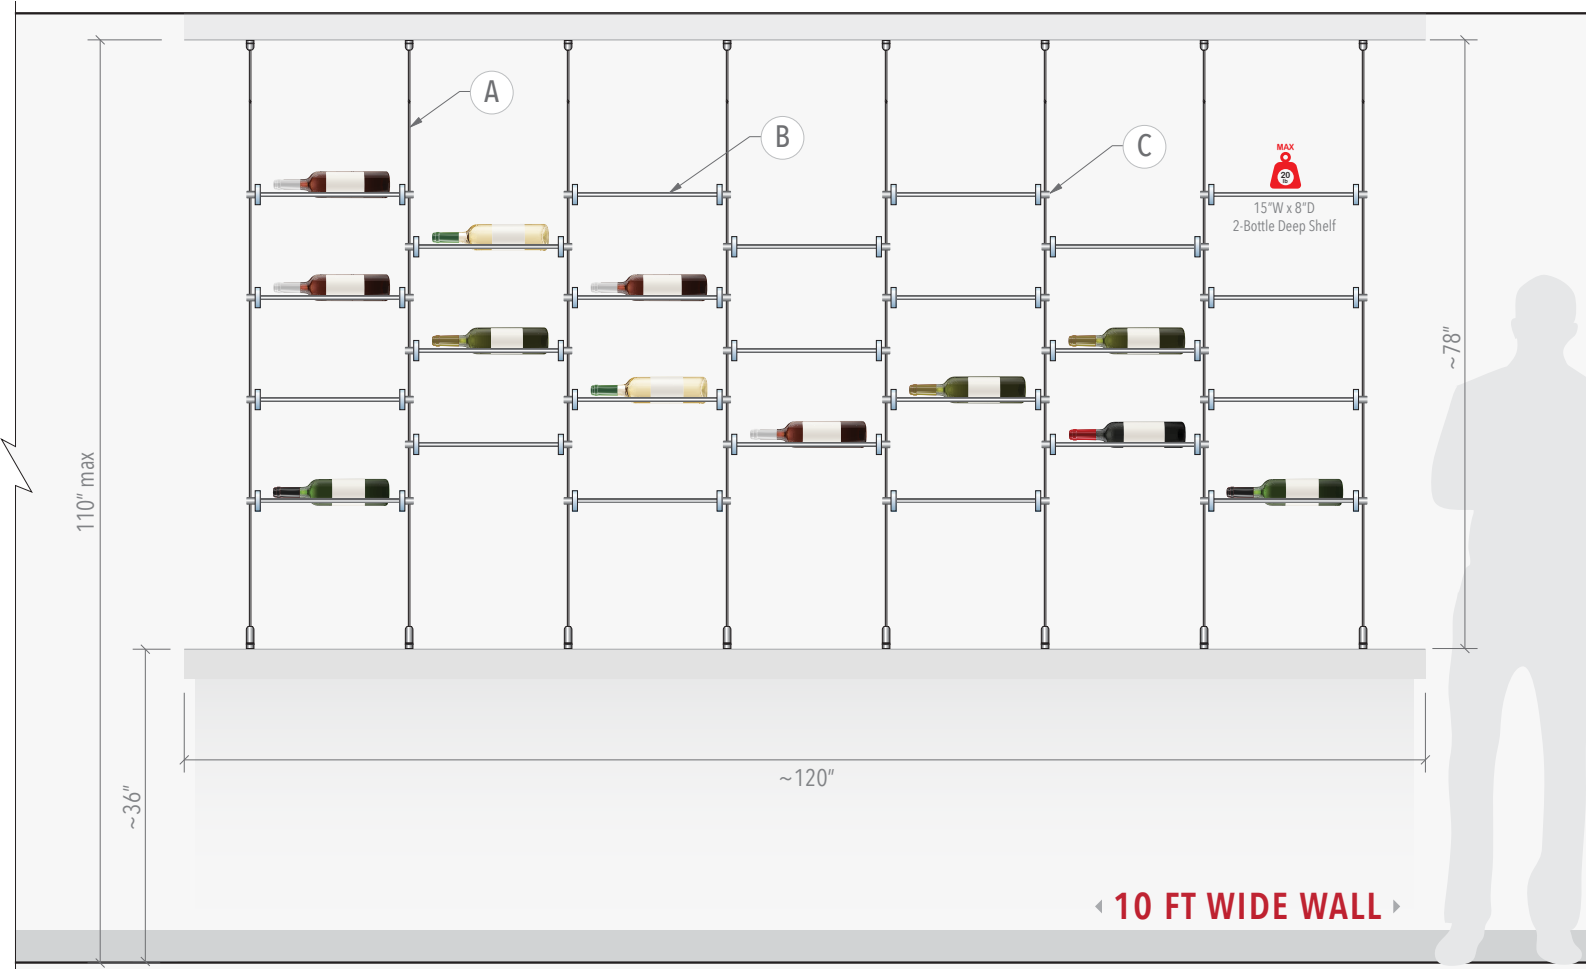

DETAIL:

ELEVATION

COMPONENT LIST:

C301-4M/SS
(16 ea)

CR303/SS
(100 ea)

12WRR-2-0614
(25 ea)

NOTES:

- A** 3mm Diameter Cable Suspension System for Ceiling-to-Countertop Mounting Installations – this configuration features a comprehensive cable fixing set, including a 4M (13' 1-1/2") long cable that offers exceptional installation flexibility. The cable can be precisely shortened on-site to fit your specific spatial requirements. Designed for dual-purpose use, this versatile system accommodates both ceiling-to-countertop installations, ideal for creating floating displays above work surfaces or bars, and ceiling-to-floor setups, perfect for free-hanging displays.
- B** Specially designed cradle shelves are available for use with Standard Bordeaux Wine Bottles (750mL; 292 x 75mm). The overall shelf size is approximately 15" wide x 8" deep and can accommodate one to two bottles each.
- C** The shelves are attached to the cables using CR303/SS supports and securely locked into the desired position with set screws, using the supplied hex key.

Hardware Finish: All fixings, components supplied in stainless steel finish.

This wine rack display features 8" x 15" acrylic shelves with a two-bottle depth, elegantly suspended using 3mm stainless steel cable display system. Designed for ceiling-to-countertop installations, it combines sleek acrylic and durable stainless steel components to create a modern, space-efficient solution for showcasing your wine collection.

ID: DC3310

Title: Wine-Cellar Display

Description: This wine rack display features 8" x 15" acrylic shelves with a two-bottle depth, elegantly suspended using 3mm stainless steel cable display system.

Display Size:
78"H x 110"W

Wall/Counter Size Requirements:
10 FT (120 IN) Wide

Display Hardware:
Cable Display System

Classification:
Suspended wine bottle display ideas
Suspended wine racks concepts
Wine bottle display showcase
Wine bottle display concepts
Wine racks display solutions