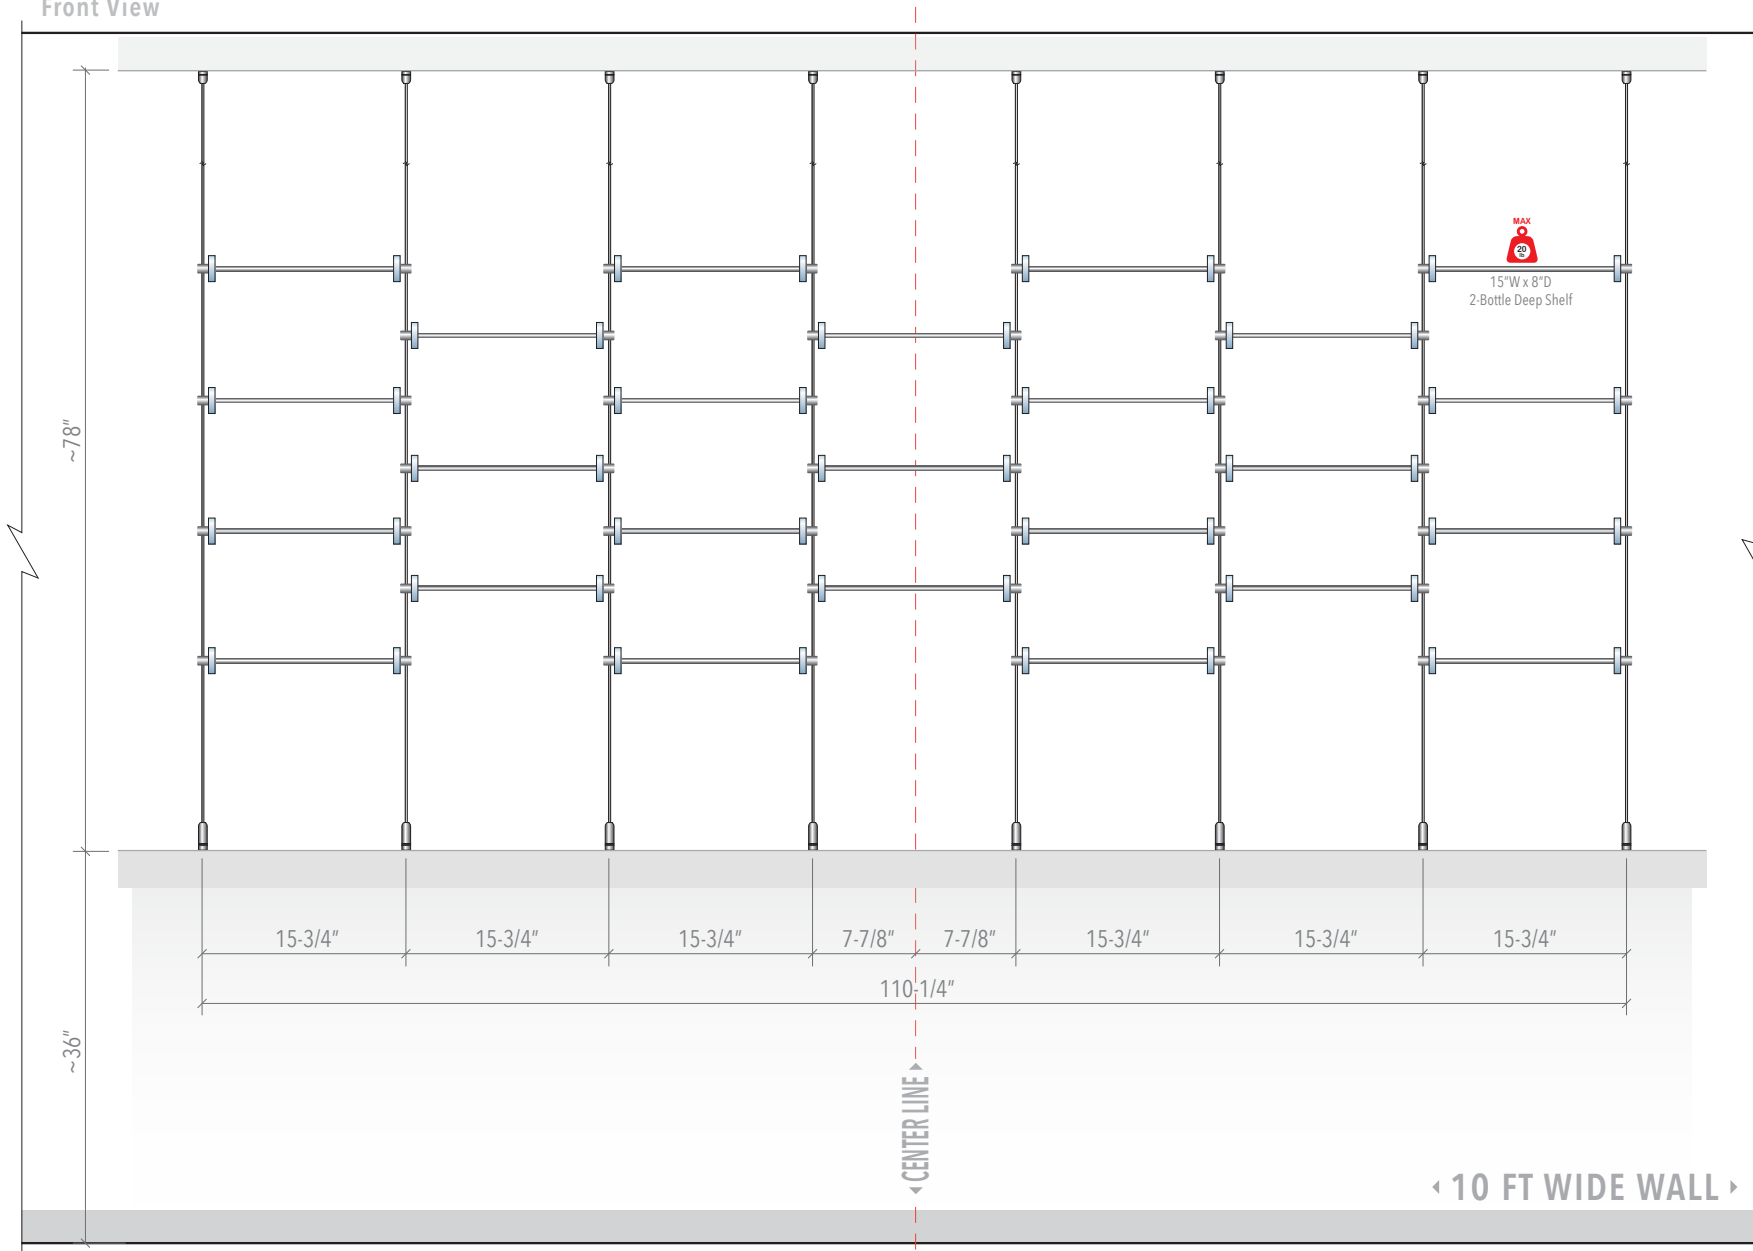

Front View

NOVADISPLAY™
INNOVATIVE DISPLAY SOLUTIONS

Nova Display Systems, Inc.
875 Wilson St., Ste. A-B
Eugene, OR 97402
541.505.7450
541.505.9919 fax
sales@novadisplaysystems.com
www.novadisplaysystems.com

Display Concept

ID: DC3310

Title: Wine-Cellar Display

Display Size:
78"H x 110"W

Wall Size Requirements:
10 FT (120 IN) Wide

Install Template

ID: DC3310-WT

Note: Dimensions on the drawing display hardware mounting points on the wall. These are suggested dimensions and can be slightly modified to accommodate for your own wall specifics.

Note: This drawing is the property of Nova Display Systems and is not to be reproduced or copied in whole or in part. It is only to be used for the project and site specifically identified herein and is not to be used on any other projects, or for the purpose of manufacturing and reproduction. It is to be returned upon request.

Sheet:

Page: 1 of 1

Scale: n/a