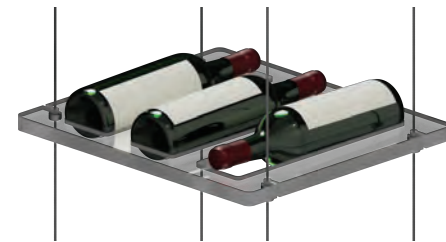

DETAIL:

ELEVATION

COMPONENT LIST:

NOTES:

- A** 3mm Diameter Cable Suspension System for Ceiling-to-Countertop Mounting Installations – this configuration configuration features a comprehensive cable fixing set, including a **4M (13' 1-1/2")** long cable that offers exceptional installation flexibility. The cable can be precisely shortened on-site to fit your specific spatial requirements. Designed for dual-purpose use, this versatile system accommodates both ceiling-to-countertop installations, ideal for creating floating displays above work surfaces or bars, and ceiling-to-floor setups, perfect for free-hanging displays.
- B** Specially designed nestig acrylic floating shelves are available for use with Standard Bordeaux Wine Bottles (**750mL; 292 x 75mm**). The overall shelf size is approximately 16" wide x 14" deep and can accommodate three bottles each. Acrylic shelves are available in 3/4" and 1" thickness.
- C** The shelves are attached to the cables using **CS301/SS** supports and securely locked into the desired position with set screws, using the supplied hex key.

Hardware Finish: All fixings, components supplied in stainless steel finish.

This wine rack display features 16" x 14" acrylic shelves, each designed to hold three bottles. Suspended with elegance using a refined 3mm stainless steel cable system, and designed for ceiling-to-countertop mounting. It combines the sleekness of acrylic with the durability of stainless steel. It is a modern and space efficient solution to showcase your wine collection.

ID: DC3306

Title: Wine-Cellar Display

Description: This wine rack elegantly displays your wine collection using transparent acrylic and stainless steel. Featuring 16" x 14" shelves, it supports up to three wine bottles per level.