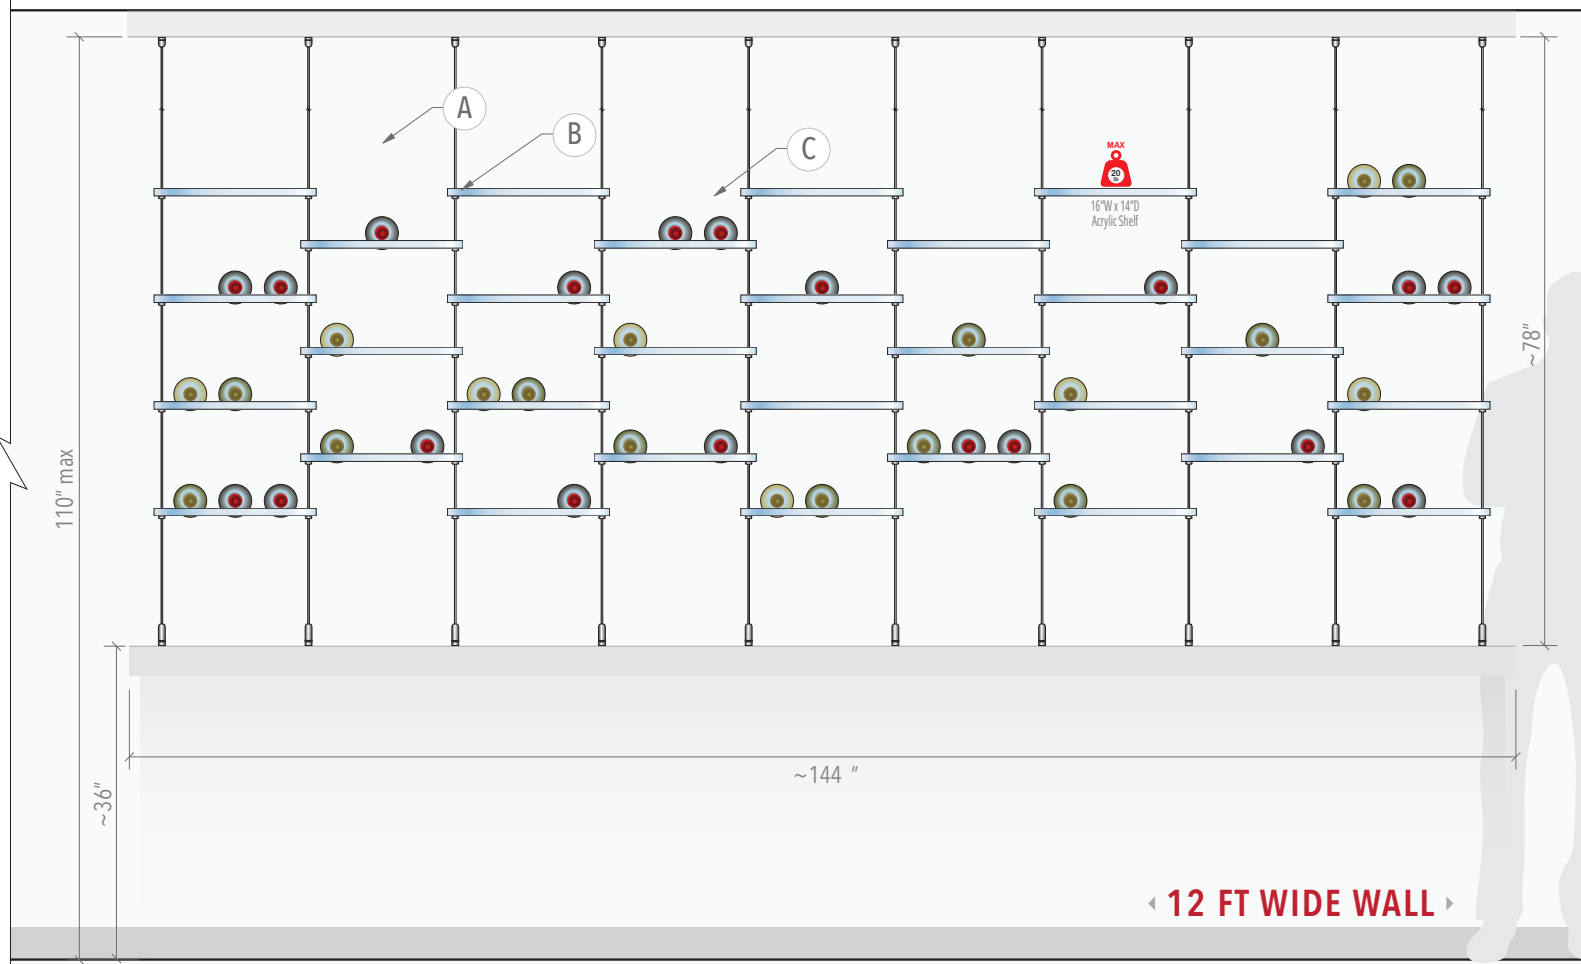

DETAIL:

ELEVATION

COMPONENT LIST:

NOTES:

- A** 3mm Diameter Cable Suspension System for Ceiling-to-Countertop Mounting Installations – this configuration configuration features a comprehensive cable fixing set, including a **4M (13' 1-1/2")** long cable that offers exceptional installation flexibility. The cable can be precisely shortened on-site to fit your specific spatial requirements. Designed for dual-purpose use, this versatile system accommodates both ceiling-to-countertop installations, ideal for creating floating displays above work surfaces or bars, and ceiling-to-floor setups, perfect for free-hanging displays.
- B** Specially designed nestig acrylic floating shelves are available for use with Standard Bordeaux Wine Bottles (**750mL; 292 x 75mm**). The overall shelf size is approximately 16" wide x 14" deep and can accommodate three bottles each. Acrylic shelves are available in 3/4" and 1" thickness.
- C** The shelves are attached to the cables using **CS301/SS** supports and securely locked into the desired position with set screws, using the supplied hex key.

Hardware Finish: All fixings, components supplied in stainless steel finish.

This wine rack display features 16" x 14" acrylic shelves, each designed to hold three bottles. Suspended with elegance using a refined 3mm stainless steel cable system, and designed for ceiling-to-countertop mounting. It combines the sleekness of acrylic with the durability of stainless steel. It is a modern and space efficient solution to showcase your wine collection.

Display Size:
78"H x 134"W

Wall/Counter Size Requirements:
12 FT (144 IN) Wide

Display Hardware:
Cable Display System

Classification:
Suspended wine bottle display ideas
Suspended wine racks concepts
Wine bottle display showcase
Wine bottle display concepts
Wine racks display solutions