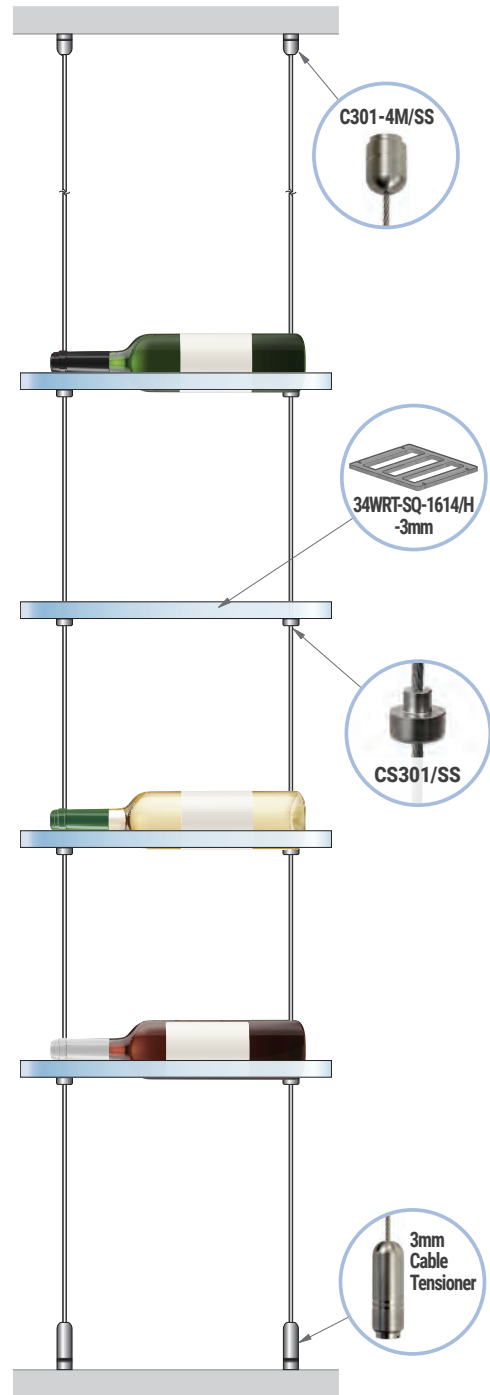

DETAIL:

ELEVATION

COMPONENT LIST:

NOTES:

- A** 3mm Diameter Cable Suspension System for Ceiling-to-Countertop Mounting Installations – this configuration configuration features a comprehensive cable fixing set, including a **4M (13' 1-1/2")** long cable that offers exceptional installation flexibility. The cable can be precisely shortened on-site to fit your specific spatial requirements. Designed for dual-purpose use, this versatile system accommodates both ceiling-to-countertop installations, ideal for creating floating displays above work surfaces or bars, and ceiling-to-floor setups, perfect for free-hanging displays.
- B** Specially designed nestig acrylic floating shelves are available for use with Standard Bordeaux Wine Bottles (**750mL; 292 x 75mm**). The overall shelf size is approximately 16" wide x 14" deep and can accommodate three bottles each. Acrylic shelves are available in 3/4" and 1" thickness.
- C** The shelves are attached to the cables using **CS301/SS** supports and securely locked into the desired position with set screws, using the supplied hex key.

Hardware Finish: All fixings, components supplied in stainless steel finish.

This wine rack display features 16" x 14" acrylic shelves, each designed to hold three bottles. Suspended with elegance using a refined 3mm stainless steel cable system, and designed for ceiling-to-countertop mounting. It combines the sleekness of acrylic with the durability of stainless steel. It is a modern and space efficient solution to showcase your wine collection.

Display Size:
78"H x 134"W

Wall/Counter Size Requirements:
12 FT (144 IN) Wide

Display Hardware:
Cable Display System

Classification:
Suspended wine bottle display ideas
Suspended wine racks concepts
Wine bottle display showcase
Wine bottle display concepts
Wine racks display solutions