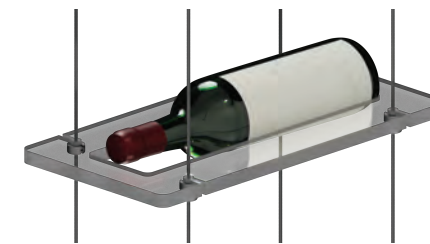

DETAIL:

ELEVATION

COMPONENT LIST:

NOTES:

- A** 3mm Diameter Cable Suspension System for Ceiling-to-Countertop Mounting Installations – this configuration features a comprehensive cable fixing set, including a 4M (13' 1-1/2") long cable that offers exceptional installation flexibility. The cable can be precisely shortened on-site to fit your specific spatial requirements. Designed for dual-purpose use, this versatile system accommodates both ceiling-to-countertop installations, ideal for creating floating displays above work surfaces or bars, and ceiling-to-floor setups, perfect for free-hanging displays.
- B** Specially designed nestig acrylic floating shelves are available for use with Standard Bordeaux Wine Bottles (750mL; 292 x 75mm). The overall shelf size is approximately 7" wide x 14" deep and can accommodate for one bottle each. Acrylic shelves are available in 1/2", 3/4", and 1" thickness.
- C** The shelves are attached to the cables using CS301/SS supports and securely locked into the desired position with set screws, using the supplied hex key.

Hardware Finish: All fixings, components supplied in stainless steel finish.

This wine rack display features 7" x 14" acrylic shelves for a single bottle, elegantly suspended using a 3mm stainless steel cable display system. Designed for ceiling-to-countertop installations, it combines sleek acrylic and durable stainless steel components to create a modern, space-efficient solution for showcasing your wine collection.

ID: DC3305

Title: Wine-Cellar Display

Description: This sophisticated wine rack display showcases individual bottles on sleek 7" x 14" acrylic shelves, each elegantly suspended by a refined 3mm stainless steel cable system.