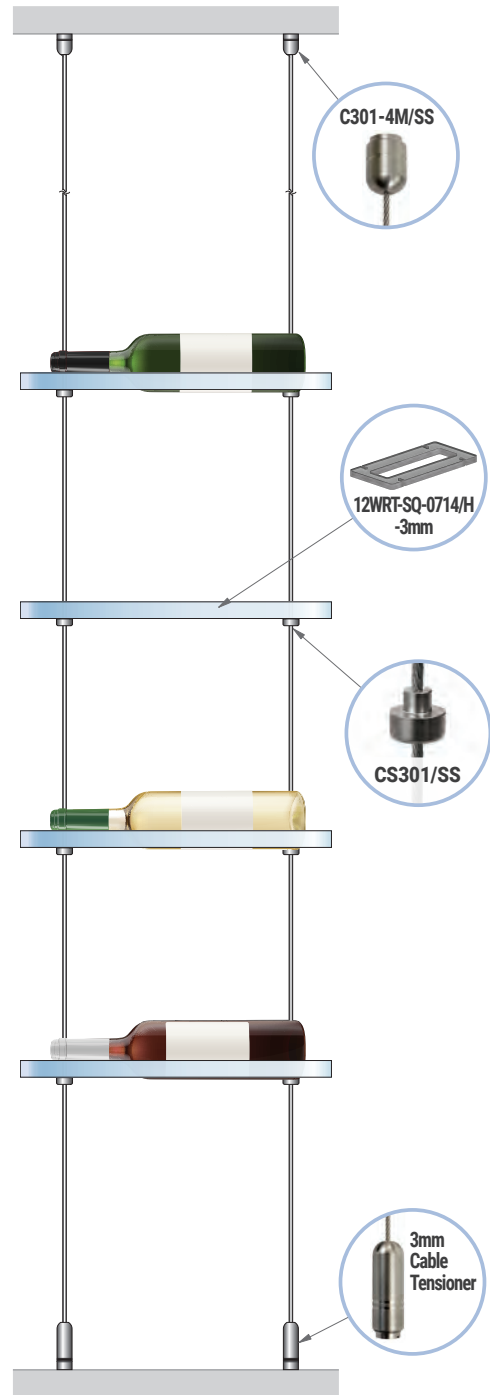

DETAIL:

ELEVATION

COMPONENT LIST:

NOTES:

- A** 3mm Diameter Cable Suspension System for Ceiling-to-Countertop Mounting Installations – this configuration features a comprehensive cable fixing set, including a 4M (13' 1-1/2") long cable that offers exceptional installation flexibility. The cable can be precisely shortened on-site to fit your specific spatial requirements. Designed for dual-purpose use, this versatile system accommodates both ceiling-to-countertop installations, ideal for creating floating displays above work surfaces or bars, and ceiling-to-floor setups, perfect for free-hanging displays.
- B** Specially designed nestig acrylic floating shelves are available for use with Standard Bordeaux Wine Bottles (750mL; 292 x 75mm). The overall shelf size is approximately 7" wide x 14" deep and can accommodate for one bottle each. Acrylic shelves are available in 1/2", 3/4", and 1" thickness.
- C** The shelves are attached to the cables using CS301/SS supports and securely locked into the desired position with set screws, using the supplied hex key.

Hardware Finish: All fixings, components supplied in stainless steel finish.

This wine rack display features 7" x 14" acrylic shelves for a single bottle, elegantly suspended using a 3mm stainless steel cable display system. Designed for ceiling-to-countertop installations, it combines sleek acrylic and durable stainless steel components to create a modern, space-efficient solution for showcasing your wine collection.

ID: DC3305

Title: Wine-Cellar Display

Description: This sophisticated wine rack display showcases individual bottles on sleek 7" x 14" acrylic shelves, each elegantly suspended by a refined 3mm stainless steel cable system.