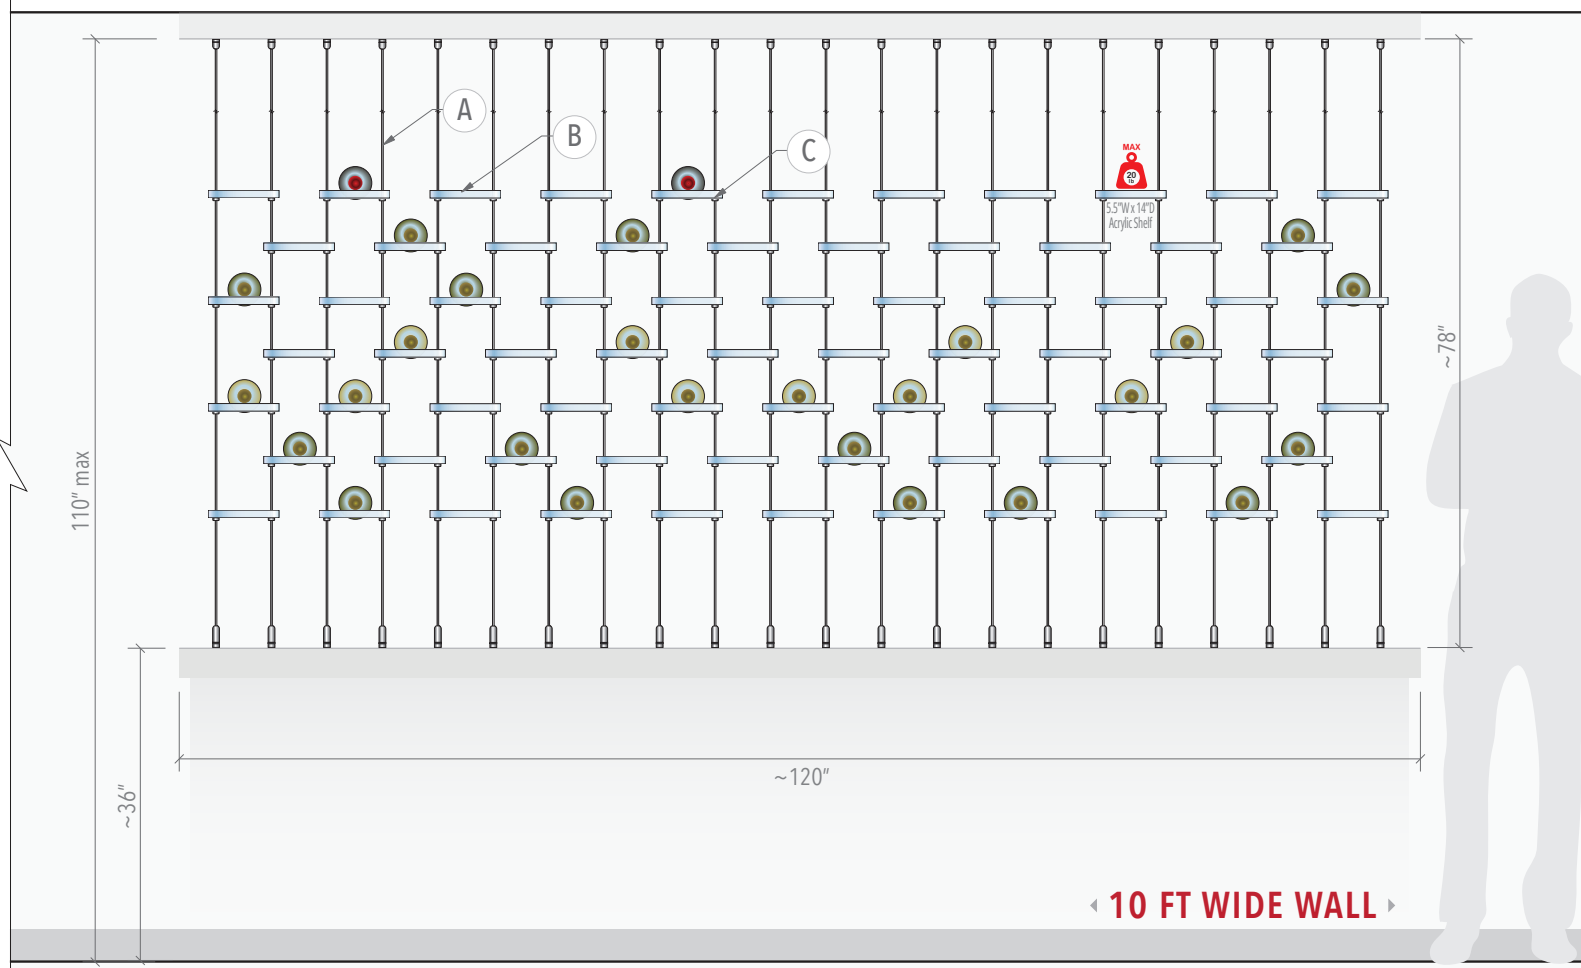

DETAIL:

ELEVATION

COMPONENT LIST:

NOTES:

- A** 3mm Diameter Cable Suspension System for Ceiling-to-Countertop Mounting Installations – this configuration features a comprehensive cable fixing set, including a 4M (13' 1-1/2") long cable that offers exceptional installation flexibility. The cable can be precisely shortened on-site to fit your specific spatial requirements. Designed for dual-purpose use, this versatile system accommodates both ceiling-to-countertop installations, ideal for creating floating displays above work surfaces or bars, and ceiling-to-floor setups, perfect for free-hanging displays.
- B** Specially designed nestig acrylic floating shelves are available for use with Standard Bordeaux Wine Bottles (750mL; 292 x 75mm). The overall shelf size is approximately 7" wide x 14" deep and can accommodate for one bottle each. Acrylic shelves are available in 1/2", 3/4", and 1" thickness.
- C** The shelves are attached to the cables using CS301/SS supports and securely locked into the desired position with set screws, using the supplied hex key.

Hardware Finish: All fixings, components supplied in stainless steel finish.

This wine rack display features 7" x 14" acrylic shelves for a single bottle, elegantly suspended using a 3mm stainless steel cable display system. Designed for ceiling-to-countertop installations, it combines sleek acrylic and durable stainless steel components to create a modern, space-efficient solution for showcasing your wine collection.

Display Size:

78"H x 119"W

Wall/Counter Size Requirements:

10 FT (120 IN) Wide

Display Hardware:

Cable Display System

Classification:

- Suspended wine bottle display ideas
- Suspended wine racks concepts
- Wine bottle display showcase
- Wine bottle display concepts
- Wine racks display solutions