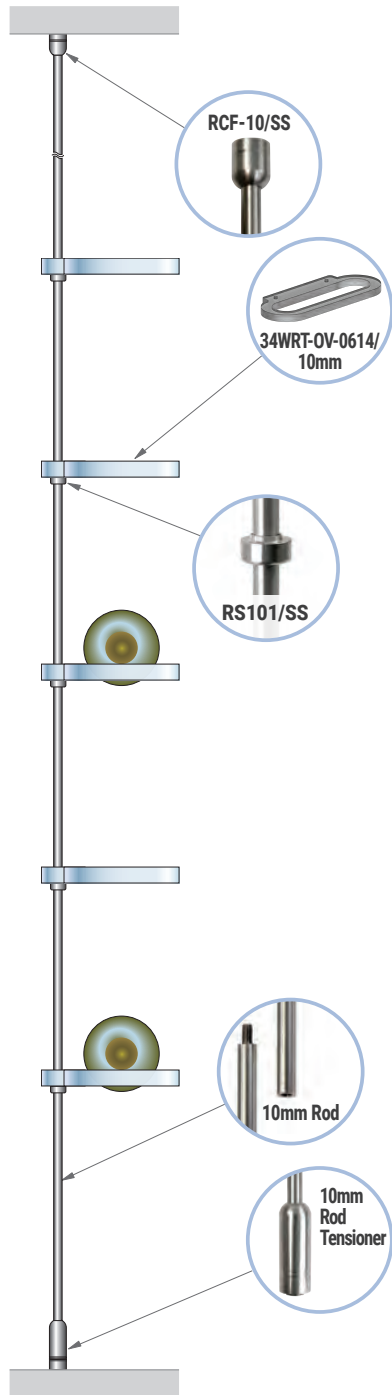

**DETAIL:**

**ELEVATION**

**COMPONENT LIST:**

**NOTES:**

- A** 10mm Diameter Rod Suspension System for Ceiling-to-Countertop Mounting Installations – this configuration includes a set of 1.5M (4' 11-1/16") and 0.5M (1' 7-11/16") long threaded rods that can be joined to span up to 2.0M (6' 5-3/4") in height. Rods can be adjusted or shortened on-site during installation. Standard stainless steel rods with M6 threads can be purchased separately, allowing this display to be transformed into a ceiling-to-floor configuration.
- B** Specially designed cradle shelves are available for use with Standard Bordeaux Wine Bottles (750mL; 292 x 75mm). The overall shelf size is approximately 14.5" wide x 6" deep and can accommodate one bottle each.
- C** The shelves are mounted onto the rods using RS101/SS supports and securely locked into the desired position with set screws, using the supplied hex key.

**Hardware Finish:** All fixings, components supplied in stainless steel finish.

This wine rack display showcases individual bottles on elegant 6" x 14.5" acrylic nest shelves, suspended with precision using a robust 10mm stainless steel rod system. Engineered for ceiling-to-countertop installations, this design seamlessly integrates sleek acrylic with durable stainless steel, offering a contemporary and space-efficient solution to elevate your wine collection presentation.

**Wall Display Concept**

**ID: DC3304**

**Title:** Wine-Cellar Display

**Description:** This wine rack display showcases individual bottles on elegant 6" x 14.5" acrylic nest shelves, suspended with precision using a robust 10mm stainless steel rod system.

**Display Size:**  
78"H x 128"W

**Wall/Counter Size Requirements:**  
12 FT (144 IN) Wide

**Display Hardware:**  
Rod Display System

**Classification:**  
Suspended wine bottle display ideas  
Suspended wine racks concepts  
Wine bottle display showcase  
Wine bottle display concepts  
Wine racks display solutions