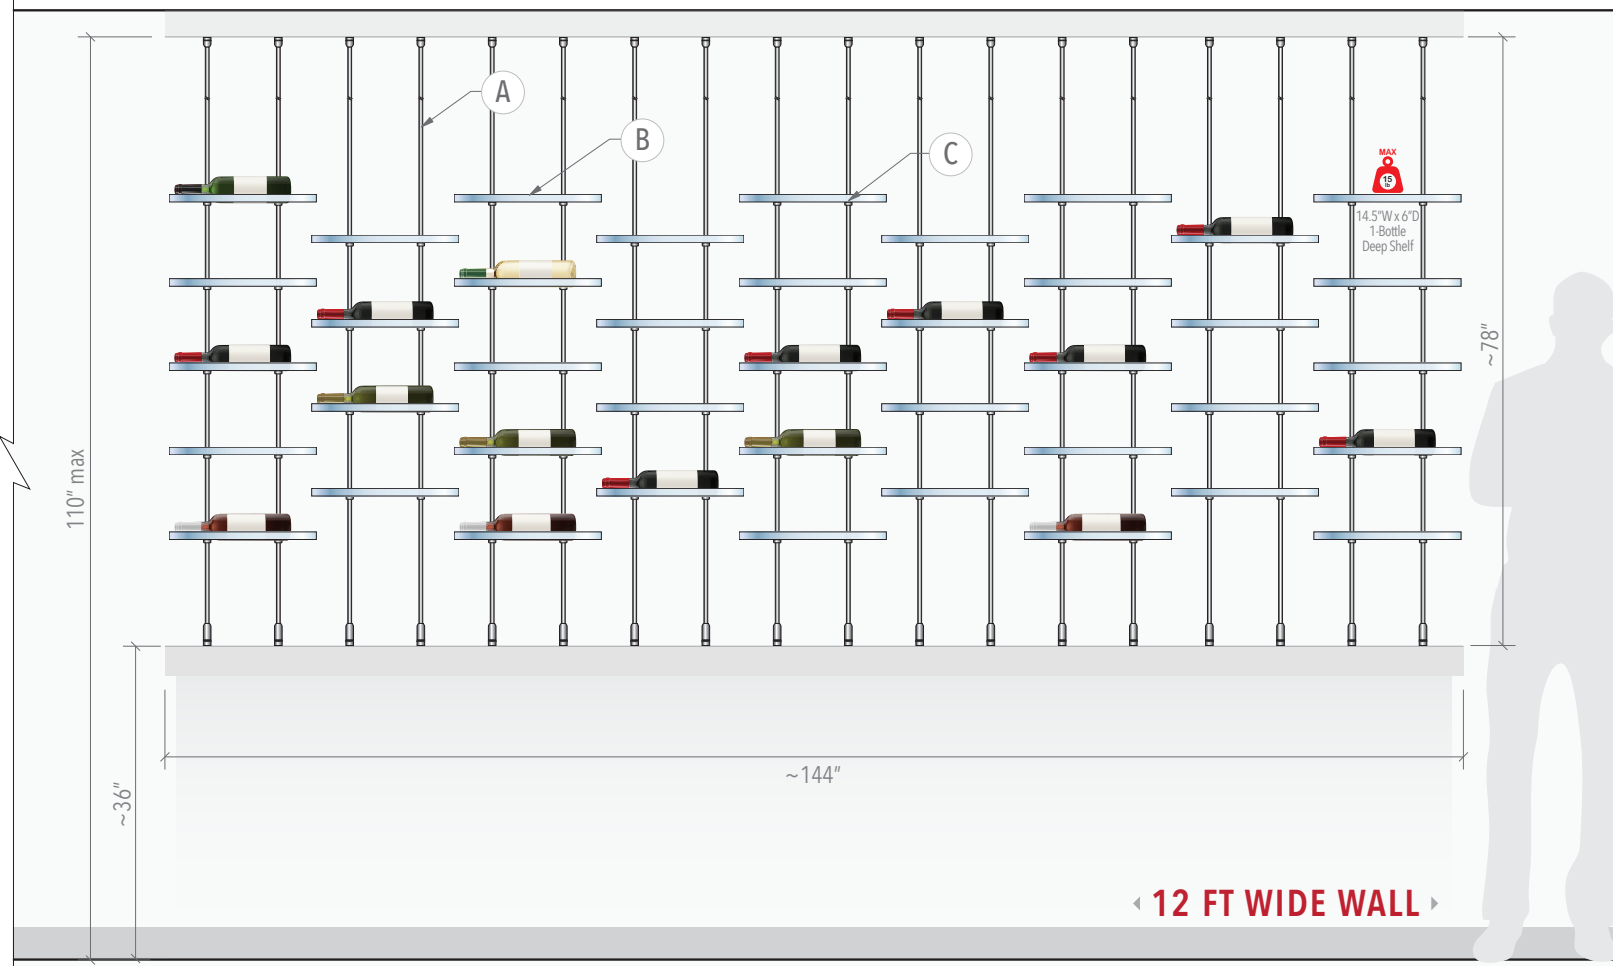

**DETAIL:**

**ELEVATION**

**COMPONENT LIST:**

**NOTES:**

- A** 10mm Diameter Rod Suspension System for Ceiling-to-Countertop Mounting Installations – this configuration includes a set of 1.5M (4' 11-1/16") and 0.5M (1' 7-11/16") long threaded rods that can be joined to span up to 2.0M (6' 5-3/4") in height. Rods can be adjusted or shortened on-site during installation. Standard stainless steel rods with M6 threads can be purchased separately, allowing this display to be transformed into a ceiling-to-floor configuration.
- B** Specially designed cradle shelves are available for use with Standard Bordeaux Wine Bottles (750mL; 292 x 75mm). The overall shelf size is approximately 14.5" wide x 6" deep and can accommodate one bottle each.
- C** The shelves are mounted onto the rods using RS101/SS supports and securely locked into the desired position with set screws, using the supplied hex key.

**Hardware Finish:** All fixings, components supplied in stainless steel finish.

This wine rack display showcases individual bottles on elegant 6" x 14.5" acrylic nest shelves, suspended with precision using a robust 10mm stainless steel rod system. Engineered for ceiling-to-countertop installations, this design seamlessly integrates sleek acrylic with durable stainless steel, offering a contemporary and space-efficient solution to elevate your wine collection presentation.

**Wall Display Concept**

**ID: DC3304**

**Title:** Wine-Cellar Display

**Description:** This wine rack display showcases individual bottles on elegant 6" x 14.5" acrylic nest shelves, suspended with precision using a robust 10mm stainless steel rod system.

**Display Size:**  
78"H x 128"W

**Wall/Counter Size Requirements:**  
12 FT (144 IN) Wide

**Display Hardware:**  
Rod Display System

**Classification:**  
Suspended wine bottle display ideas  
Suspended wine racks concepts  
Wine bottle display showcase  
Wine bottle display concepts  
Wine racks display solutions