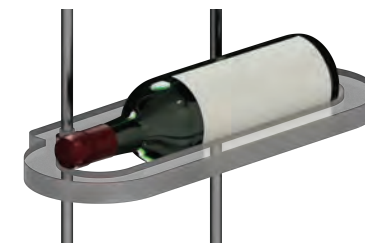

**DETAIL:**

**ELEVATION**

**COMPONENT LIST:**

**NOTES:**

- A** 10mm Diameter Rod Suspension System for Ceiling-to-Countertop Mounting Installations – this configuration includes a set of 1.5M (4' 11-1/16") and 0.5M (1' 7-11/16") long threaded rods that can be joined to span up to 2.0M (6' 5-3/4") in height. Rods can be adjusted or shortened on-site during installation. Standard stainless steel rods with M6 threads can be purchased separately, allowing this display to be transformed into a ceiling-to-floor configuration.
- B** Specially designed cradle shelves are available for use with Standard Bordeaux Wine Bottles (750mL; 292 x 75mm). The overall shelf size is approximately 14.5" wide x 6" deep and can accommodate one bottle each.
- C** The shelves are mounted onto the rods using RS101/SS supports and securely locked into the desired position with set screws, using the supplied hex key.

**Hardware Finish:** All fixings, components supplied in stainless steel finish.

This wine rack display showcases individual bottles on elegant 6" x 14.5" acrylic nest shelves, suspended with precision using a robust 10mm stainless steel rod system. Engineered for ceiling-to-countertop installations, this design seamlessly integrates sleek acrylic with durable stainless steel, offering a contemporary and space-efficient solution to elevate your wine collection presentation.

**Wall Display Concept**

**ID: DC3304**

**Title:** Wine-Cellar Display

**Description:** This wine rack display showcases individual bottles on elegant 6" x 14.5" acrylic nest shelves, suspended with precision using a robust 10mm stainless steel rod system.