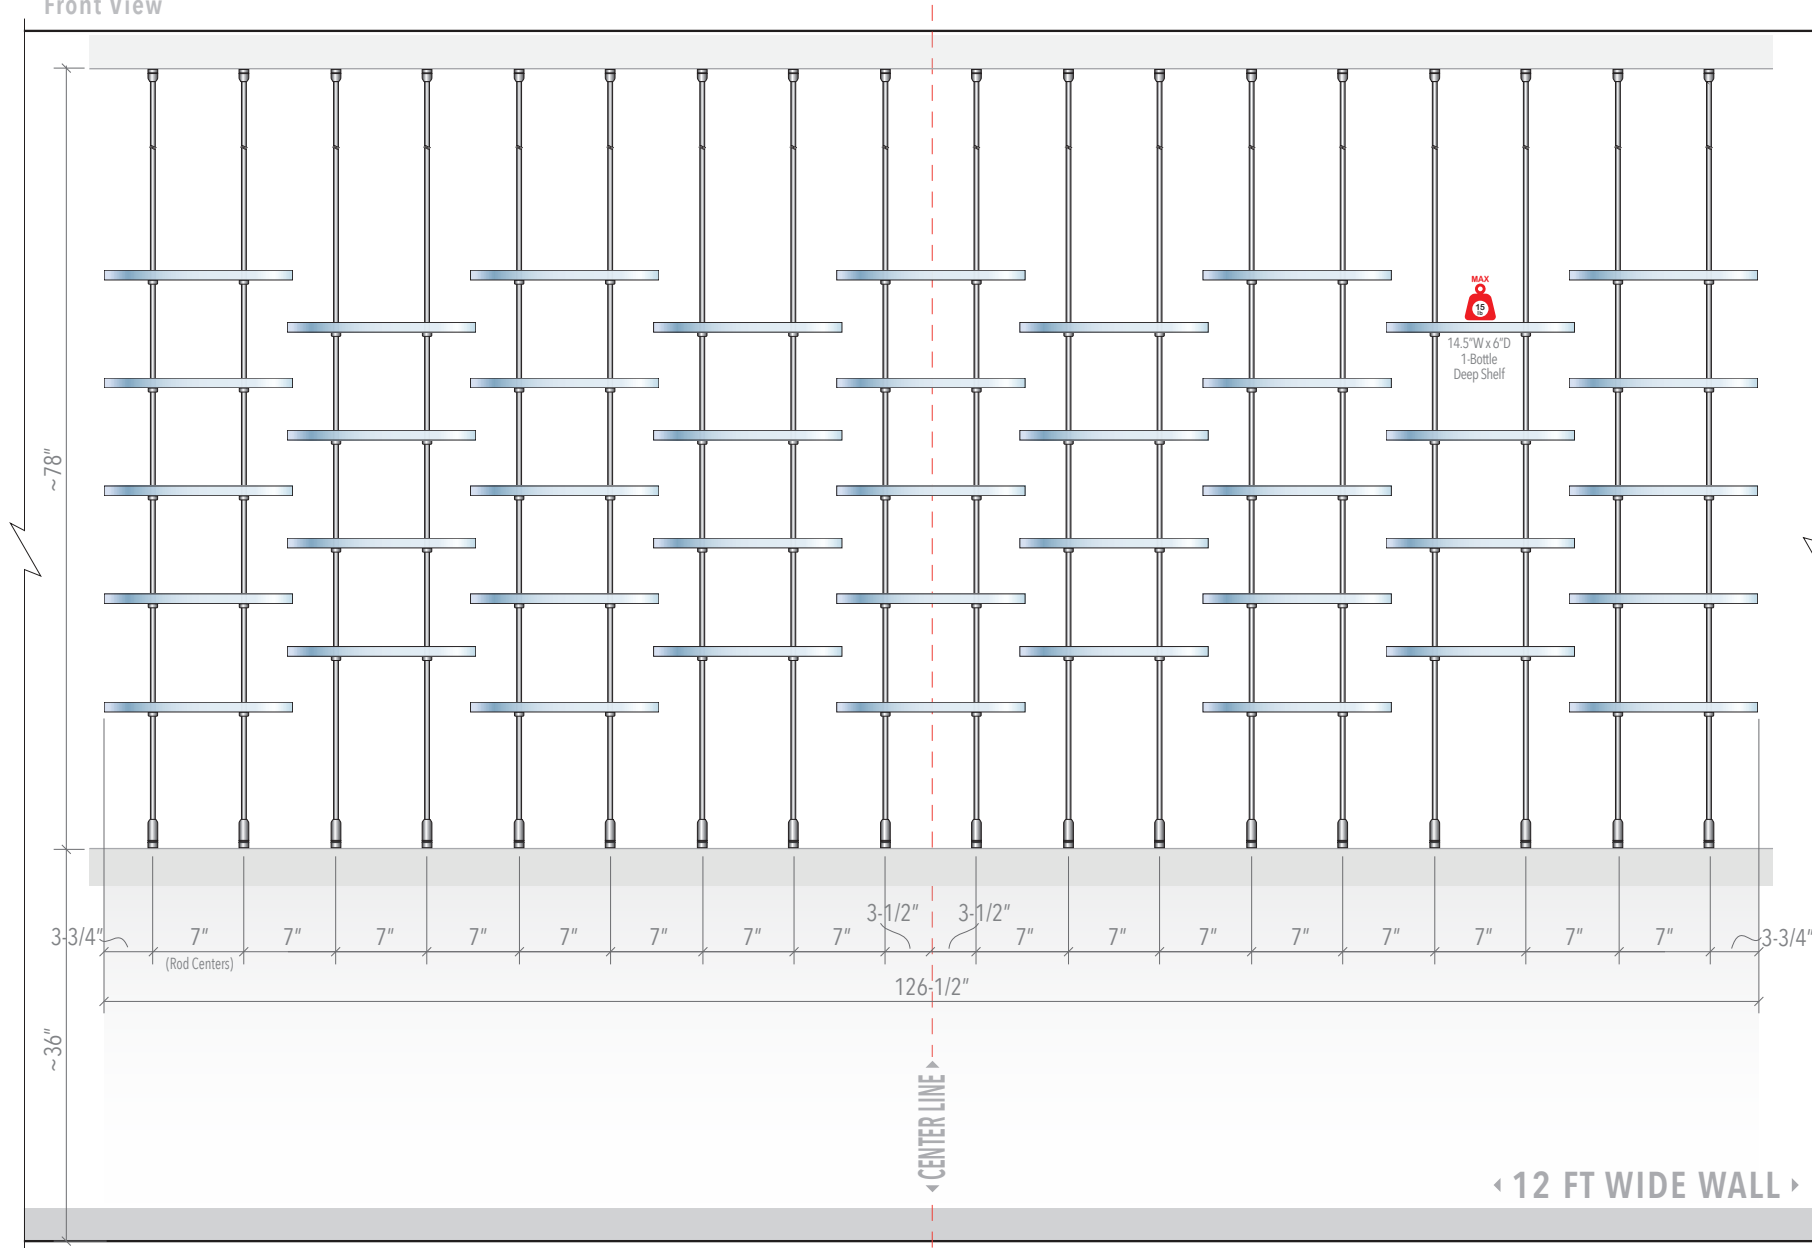

INSTALL TEMPLATE

Side View

Front View

NOVADISPLAY™
INNOVATIVE DISPLAY SOLUTIONS

Nova Display Systems, Inc.
875 Wilson St., Ste. A-B
Eugene, OR 97402
541.505.7450
541.505.9919 fax
sales@novadisplaysystems.com
www.novadisplaysystems.com

Display Concept

ID: **DC3304**

Title: Wine-Cellar Display

Display Size:
78"H x 128"W

Wall Size Requirements:
12 FT (144 IN) Wide

Install Template

ID: **DC3304-WT**

Note: Dimensions on the drawing display hardware mounting points on the wall. These are suggested dimensions and can be slightly modified to accommodate for your own wall specifics.