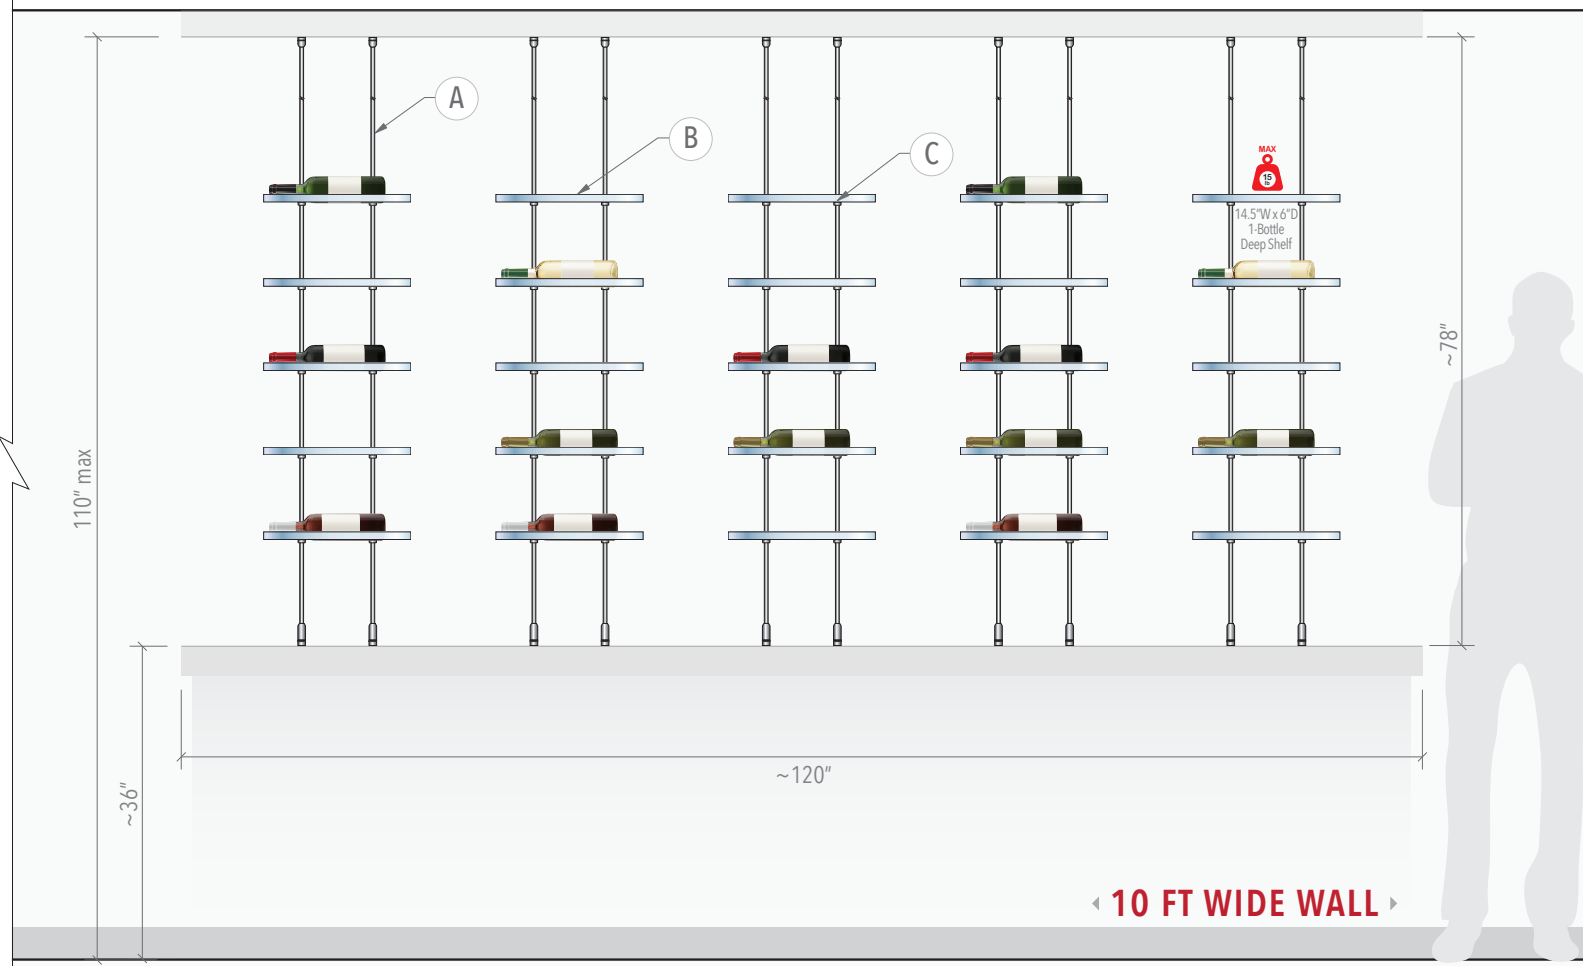

DETAIL:

ELEVATION

COMPONENT LIST:

NOTES:

- A** 10mm Diameter Rod Suspension System for Ceiling-to-Countertop Mounting Installations – this configuration includes a set of 1.5M (4' 11-1/16") and 0.5M (1' 7-11/16") long threaded rods that can be joined to span up to 2.0M (6' 5-3/4") in height. Rods can be adjusted or shortened on-site during installation. Standard stainless steel rods with M6 threads can be purchased separately, allowing this display to be transformed into a ceiling-to-floor configuration.
- B** Specially designed cradle shelves are available for use with Standard Bordeaux Wine Bottles (750mL; 292 x 75mm). The overall shelf size is approximately 14.5" wide x 6" deep and can accommodate one bottle each.
- C** The shelves are mounted onto the rods using RS101/SS supports and securely locked into the desired position with set screws, using the supplied hex key.

Hardware Finish: All fixings, components supplied in stainless steel finish.

This wine rack display showcases individual bottles on elegant 6" x 14.5" acrylic nest shelves, suspended with precision using a robust 10mm stainless steel rod system. Engineered for ceiling-to-countertop installations, this design seamlessly integrates sleek acrylic with durable stainless steel, offering a contemporary and space-efficient solution to elevate your wine collection presentation.

ID: DC3303

Title: Wine-Cellar Display

Description: This wine rack display showcases individual bottles on elegant 6" x 14.5" acrylic nest shelves, suspended with precision using a robust 10mm stainless steel rod system.

Display Size:
78"H x 108"W

Wall/Counter Size Requirements:
10 FT (120 IN) Wide

Display Hardware:
Rod Display System

Classification:
Suspended wine bottle display ideas
Suspended wine racks concepts
Wine bottle display showcase
Wine bottle display concepts
Wine racks display solutions