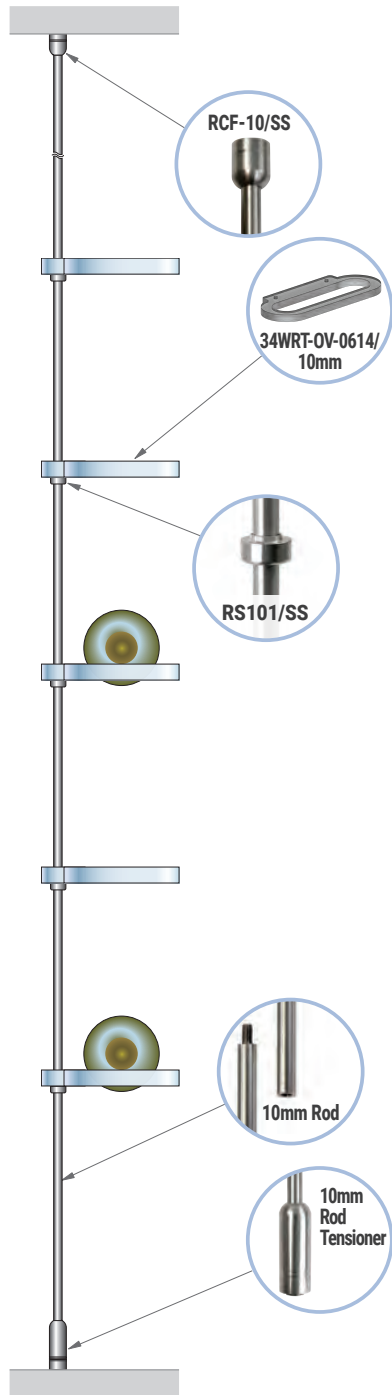

DETAIL:

ELEVATION

COMPONENT LIST:

NOTES:

- A** 10mm Diameter Rod Suspension System for Ceiling-to-Countertop Mounting Installations – this configuration includes a set of 1.5M (4' 11-1/16") and 0.5M (1' 7-11/16") long threaded rods that can be joined to span up to 2.0M (6' 5-3/4") in height. Rods can be adjusted or shortened on-site during installation. Standard stainless steel rods with M6 threads can be purchased separately, allowing this display to be transformed into a ceiling-to-floor configuration.
- B** Specially designed cradle shelves are available for use with Standard Bordeaux Wine Bottles (750mL; 292 x 75mm). The overall shelf size is approximately 14.5" wide x 6" deep and can accommodate one bottle each.
- C** The shelves are mounted onto the rods using RS101/SS supports and securely locked into the desired position with set screws, using the supplied hex key.

Hardware Finish: All fixings, components supplied in stainless steel finish.

This wine rack display showcases individual bottles on elegant 6" x 14.5" acrylic nest shelves, suspended with precision using a robust 10mm stainless steel rod system. Engineered for ceiling-to-countertop installations, this design seamlessly integrates sleek acrylic with durable stainless steel, offering a contemporary and space-efficient solution to elevate your wine collection presentation.

ID: DC3303

Title: Wine-Cellar Display

Description: This wine rack display showcases individual bottles on elegant 6" x 14.5" acrylic nest shelves, suspended with precision using a robust 10mm stainless steel rod system.

Display Size:
78"H x 108"W

Wall/Counter Size Requirements:
10 FT (120 IN) Wide

Display Hardware:
Rod Display System

Classification:
Suspended wine bottle display ideas
Suspended wine racks concepts
Wine bottle display showcase
Wine bottle display concepts
Wine racks display solutions