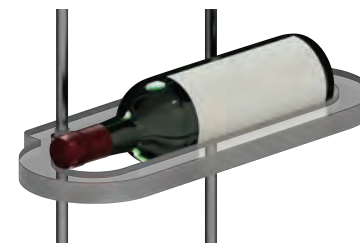

DETAIL:

ELEVATION

COMPONENT LIST:

NOTES:

- A** 10mm Diameter Rod Suspension System for Ceiling-to-Countertop Mounting Installations – this configuration includes a set of 1.5M (4' 11-1/16") and 0.5M (1' 7-11/16") long threaded rods that can be joined to span up to 2.0M (6' 5-3/4") in height. Rods can be adjusted or shortened on-site during installation. Standard stainless steel rods with M6 threads can be purchased separately, allowing this display to be transformed into a ceiling-to-floor configuration.
- B** Specially designed cradle shelves are available for use with Standard Bordeaux Wine Bottles (750mL; 292 x 75mm). The overall shelf size is approximately 14.5" wide x 6" deep and can accommodate one bottle each.
- C** The shelves are mounted onto the rods using RS101/SS supports and securely locked into the desired position with set screws, using the supplied hex key.

Hardware Finish: All fixings, components supplied in stainless steel finish.

This wine rack display showcases individual bottles on elegant 6" x 14.5" acrylic nest shelves, suspended with precision using a robust 10mm stainless steel rod system. Engineered for ceiling-to-countertop installations, this design seamlessly integrates sleek acrylic with durable stainless steel, offering a contemporary and space-efficient solution to elevate your wine collection presentation.

ID: DC3303

Title: Wine-Cellar Display

Description: This wine rack display showcases individual bottles on elegant 6" x 14.5" acrylic nest shelves, suspended with precision using a robust 10mm stainless steel rod system.