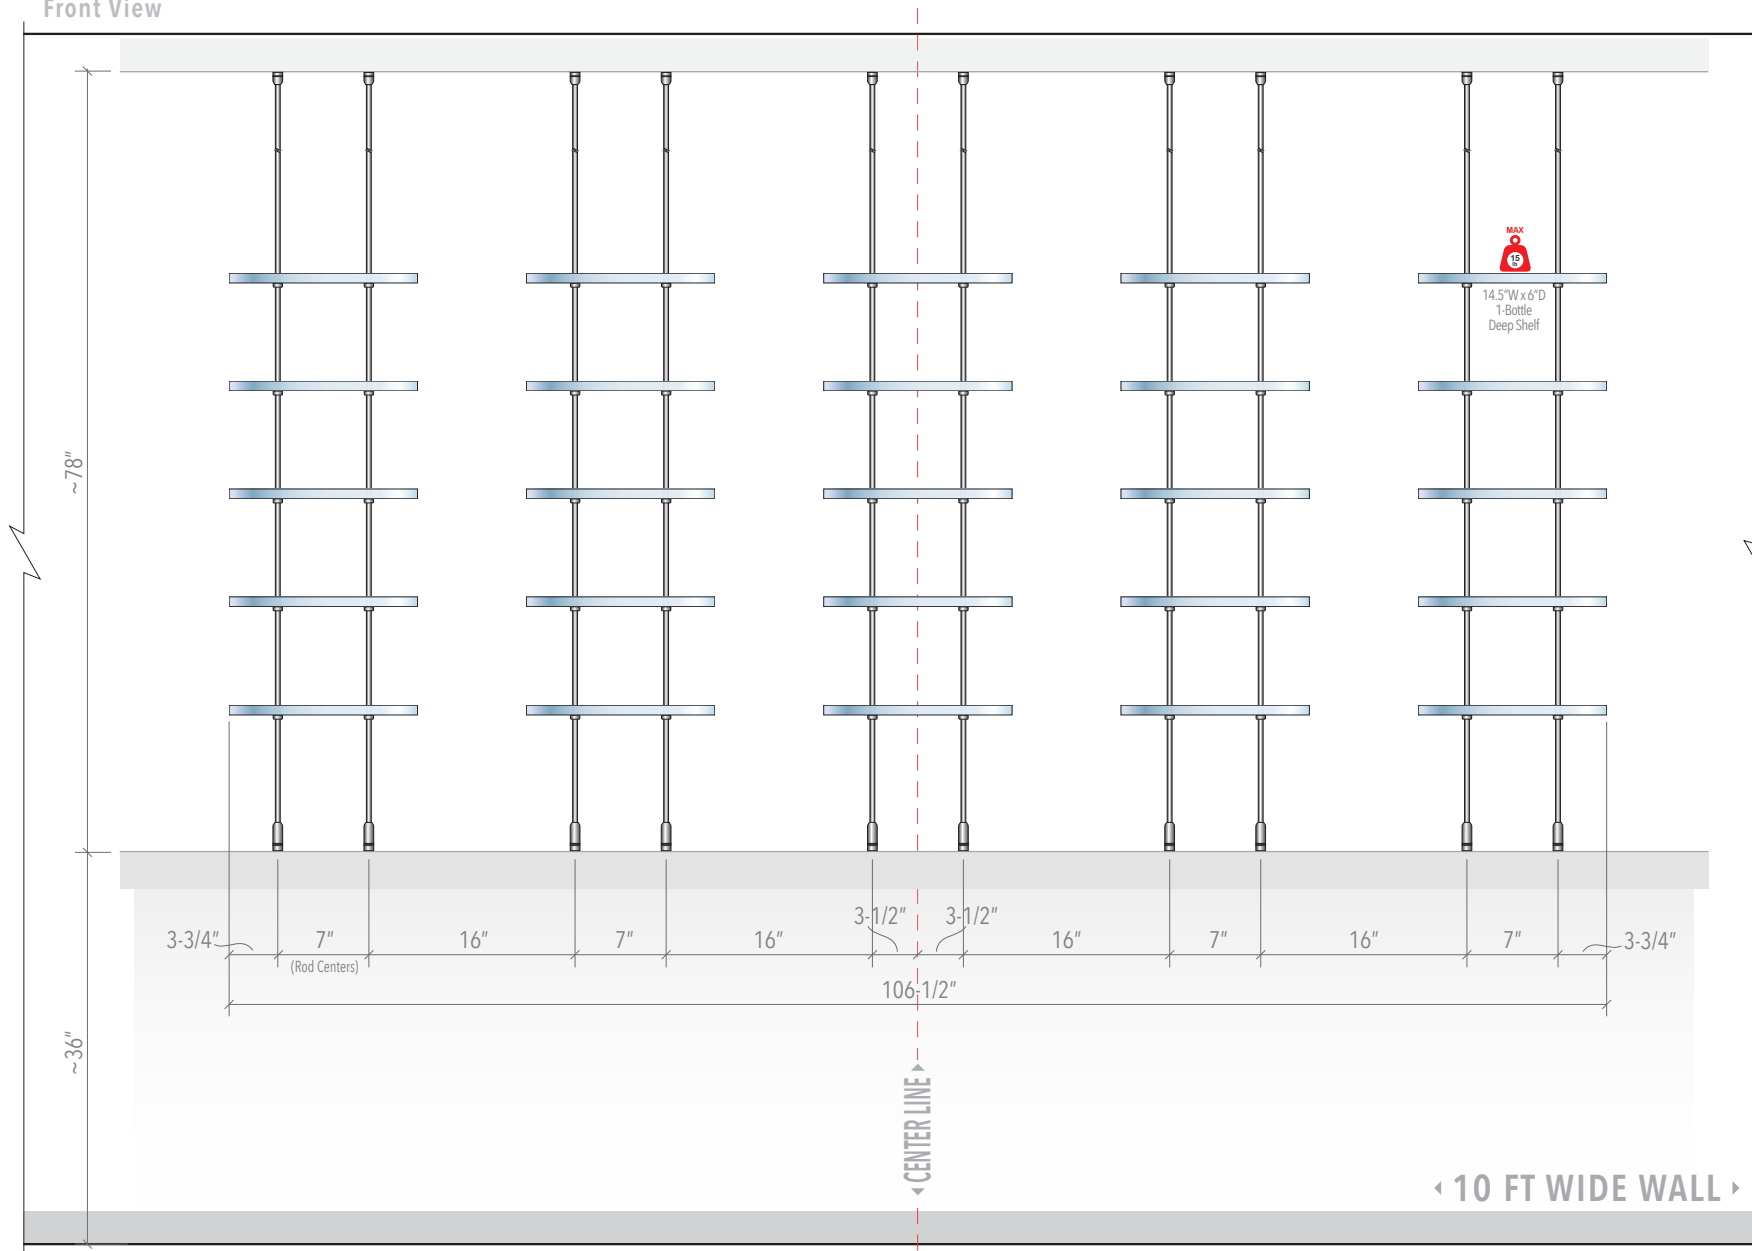

INSTALL TEMPLATE

Side View

Front View

NOVADISPLAY
INNOVATIVE DISPLAY SOLUTIONS

Nova Display Systems, Inc.
875 Wilson St., Ste. A-B
Eugene, OR 97402
541.505.7450
541.505.9919 fax
sales@novadisplaysystems.com
www.novadisplaysystems.com

Display Concept

ID: DC3303

Title: Wine-Cellar Display

Display Size:
78"H x 108"W

Wall Size Requirements:
10 FT (120 IN) Wide

Install Template

ID: DC3303-WT

Note: Dimensions on the drawing display hardware mounting points on the wall. These are suggested dimensions and can be slightly modified to accommodate for your own wall specifics.

Sheet:

Page: 1 of 1

Scale: n/a