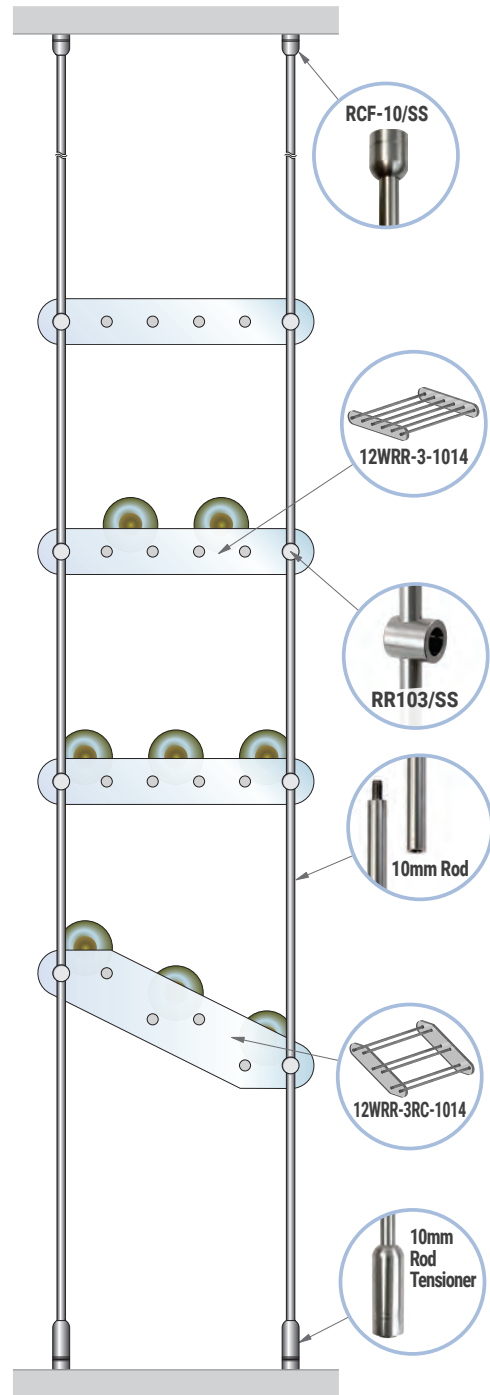

**DETAIL:**

**ELEVATION**

**COMPONENT LIST:**

**NOTES:**

- A** 10mm Diameter Rod Suspension System for Ceiling-to-Countertop Mounting Installations – this configuration includes a set of 1.5M (4' 11-1/16") and 0.5M (1' 7-11/16") long threaded rods that can be joined to span up to 2.0M (6' 5-3/4") in height. Rods can be adjusted or shortened on-site during installation. Standard stainless steel rods with M6 threads can be purchased separately, allowing this display to be transformed into a ceiling-to-floor configuration.
- B C** Specially designed cradle shelves are available for use with Standard Bordeaux Wine Bottles (750mL; 292 x 75mm). The overall shelf size is approximately 15" wide x 12" deep and can accommodate one to three bottles each.
- D E** The shelves are attached to the rods using RR103/SS and RR104/SS supports and securely locked into the desired position with set screws, using the supplied hex key.

**Hardware Finish:** All fixings, components supplied in stainless steel finish.

This wine rack display features 12" x 15" acrylic shelves with a three-bottle depth, elegantly suspended using 10mm stainless steel rod display system. Designed for ceiling-to-countertop installations, it combines sleek acrylic and durable stainless steel components to create a modern, space-efficient solution for showcasing your wine collection.

**Wall Display Concept**

**ID: DC3302**

**Title:** Wine-Cellar Display

**Description:** This wine rack display features 12" x 15" acrylic shelves with a three-bottle depth, elegantly suspended using 10mm stainless steel rod display system.

**Display Size:**  
78"H x 110"W

**Wall/Counter Size Requirements:**  
10 FT (120 IN) Wide

**Display Hardware:**  
Rod Display System

**Classification:**  
Suspended wine bottle display ideas  
Suspended wine racks concepts  
Wine bottle display showcase  
Wine bottle display concepts  
Wine racks display solutions