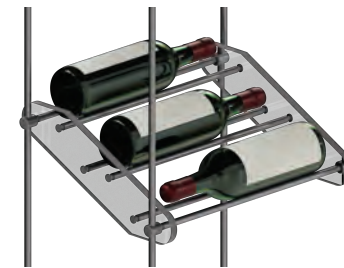

**DETAIL:**

**ELEVATION**

**COMPONENT LIST:**

**NOTES:**

- A** 10mm Diameter Rod Suspension System for Ceiling-to-Countertop Mounting Installations – this configuration includes a set of 1.5M (4' 11-1/16") and 0.5M (1' 7-11/16") long threaded rods that can be joined to span up to 2.0M (6' 5-3/4") in height. Rods can be adjusted or shortened on-site during installation. Standard stainless steel rods with M6 threads can be purchased separately, allowing this display to be transformed into a ceiling-to-floor configuration.
- B C** Specially designed cradle shelves are available for use with Standard Bordeaux Wine Bottles (750mL; 292 x 75mm). The overall shelf size is approximately 15" wide x 12" deep and can accommodate one to three bottles each.
- D E** The shelves are attached to the rods using RR103/SS and RR104/SS supports and securely locked into the desired position with set screws, using the supplied hex key.

**Hardware Finish:** All fixings, components supplied in stainless steel finish.

This wine rack display features 12" x 15" acrylic shelves with a three-bottle depth, elegantly suspended using 10mm stainless steel rod display system. Designed for ceiling-to-countertop installations, it combines sleek acrylic and durable stainless steel components to create a modern, space-efficient solution for showcasing your wine collection.

**Wall Display Concept**

**ID: DC3302**

**Title:** Wine-Cellar Display

**Description:** This wine rack display features 12" x 15" acrylic shelves with a three-bottle depth, elegantly suspended using 10mm stainless steel rod display system.

**Display Size:**  
78"H x 110"W

**Wall/Counter Size Requirements:**  
10 FT (120 IN) Wide

**Display Hardware:**  
Rod Display System

**Classification:**  
Suspended wine bottle display ideas  
Suspended wine racks concepts  
Wine bottle display showcase  
Wine bottle display concepts  
Wine racks display solutions