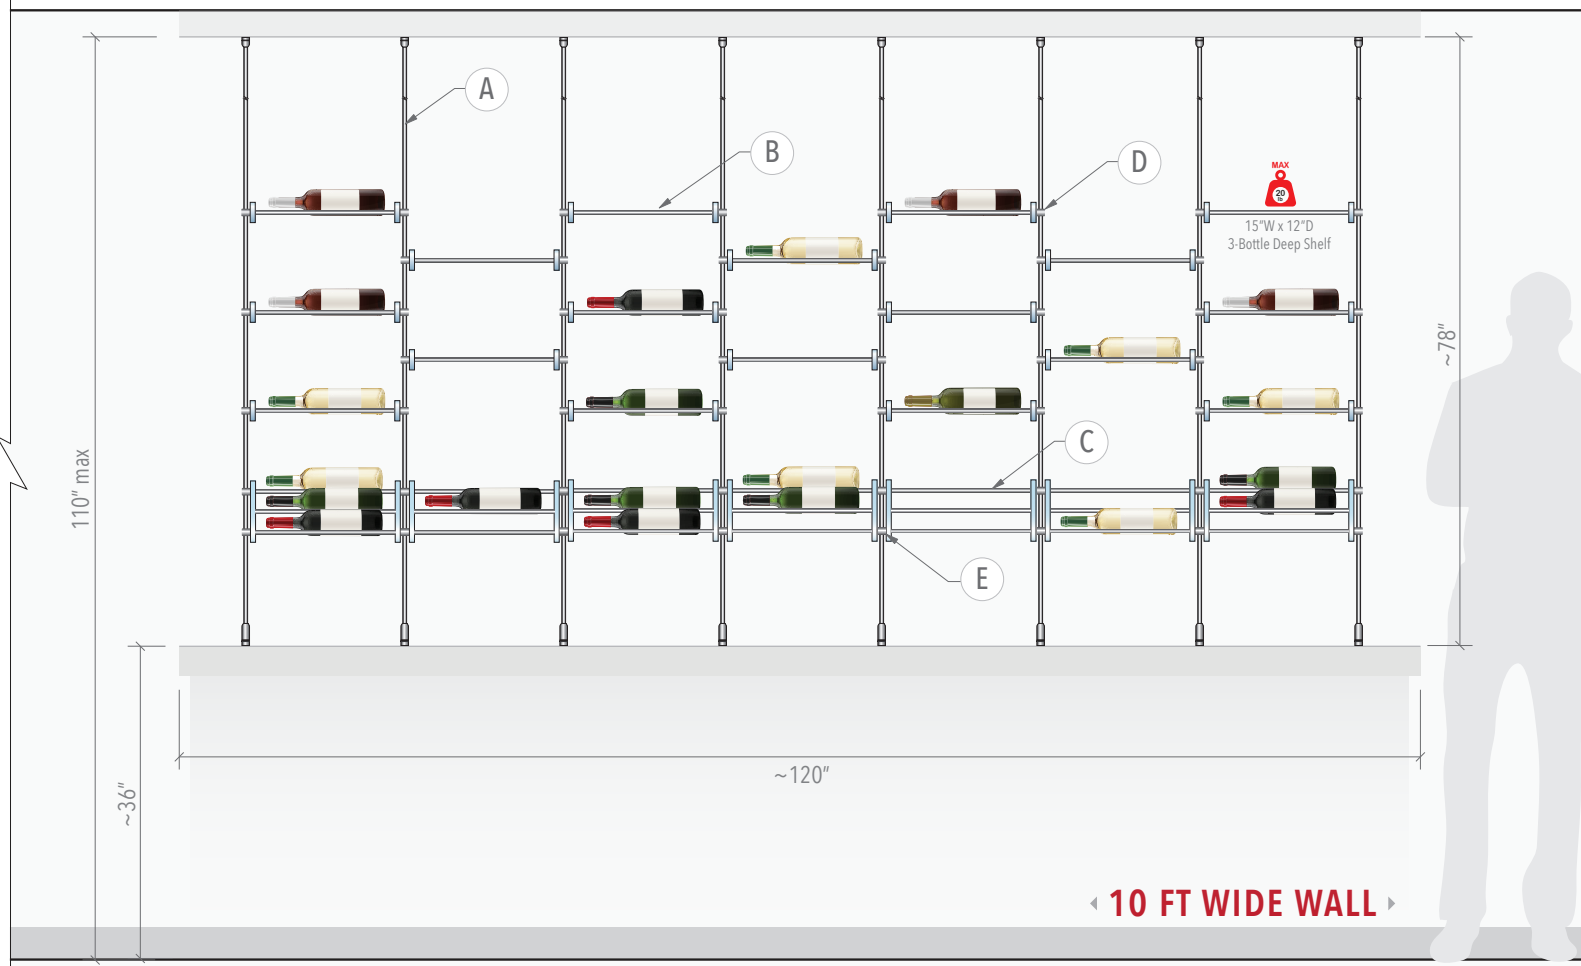

**DETAIL:**

**ELEVATION**

**COMPONENT LIST:**

**NOTES:**

- A** 10mm Diameter Rod Suspension System for Ceiling-to-Countertop Mounting Installations – this configuration includes a set of 1.5M (4' 11-1/16") and 0.5M (1' 7-11/16") long threaded rods that can be joined to span up to 2.0M (6' 5-3/4") in height. Rods can be adjusted or shortened on-site during installation. Standard stainless steel rods with M6 threads can be purchased separately, allowing this display to be transformed into a ceiling-to-floor configuration.
- B C** Specially designed cradle shelves are available for use with Standard Bordeaux Wine Bottles (750mL; 292 x 75mm). The overall shelf size is approximately 15" wide x 12" deep and can accommodate one to three bottles each.
- D E** The shelves are attached to the rods using RR103/SS and RR104/SS supports and securely locked into the desired position with set screws, using the supplied hex key.

**Hardware Finish:** All fixings, components supplied in stainless steel finish.

This wine rack display features 12" x 15" acrylic shelves with a three-bottle depth, elegantly suspended using 10mm stainless steel rod display system. Designed for ceiling-to-countertop installations, it combines sleek acrylic and durable stainless steel components to create a modern, space-efficient solution for showcasing your wine collection.

**Wall Display Concept**

**ID: DC3302**

**Title:** Wine-Cellar Display

**Description:** This wine rack display features 12" x 15" acrylic shelves with a three-bottle depth, elegantly suspended using 10mm stainless steel rod display system.

**Display Size:**  
78"H x 110"W

**Wall/Counter Size Requirements:**  
10 FT (120 IN) Wide

**Display Hardware:**  
Rod Display System

**Classification:**  
Suspended wine bottle display ideas  
Suspended wine racks concepts  
Wine bottle display showcase  
Wine bottle display concepts  
Wine racks display solutions