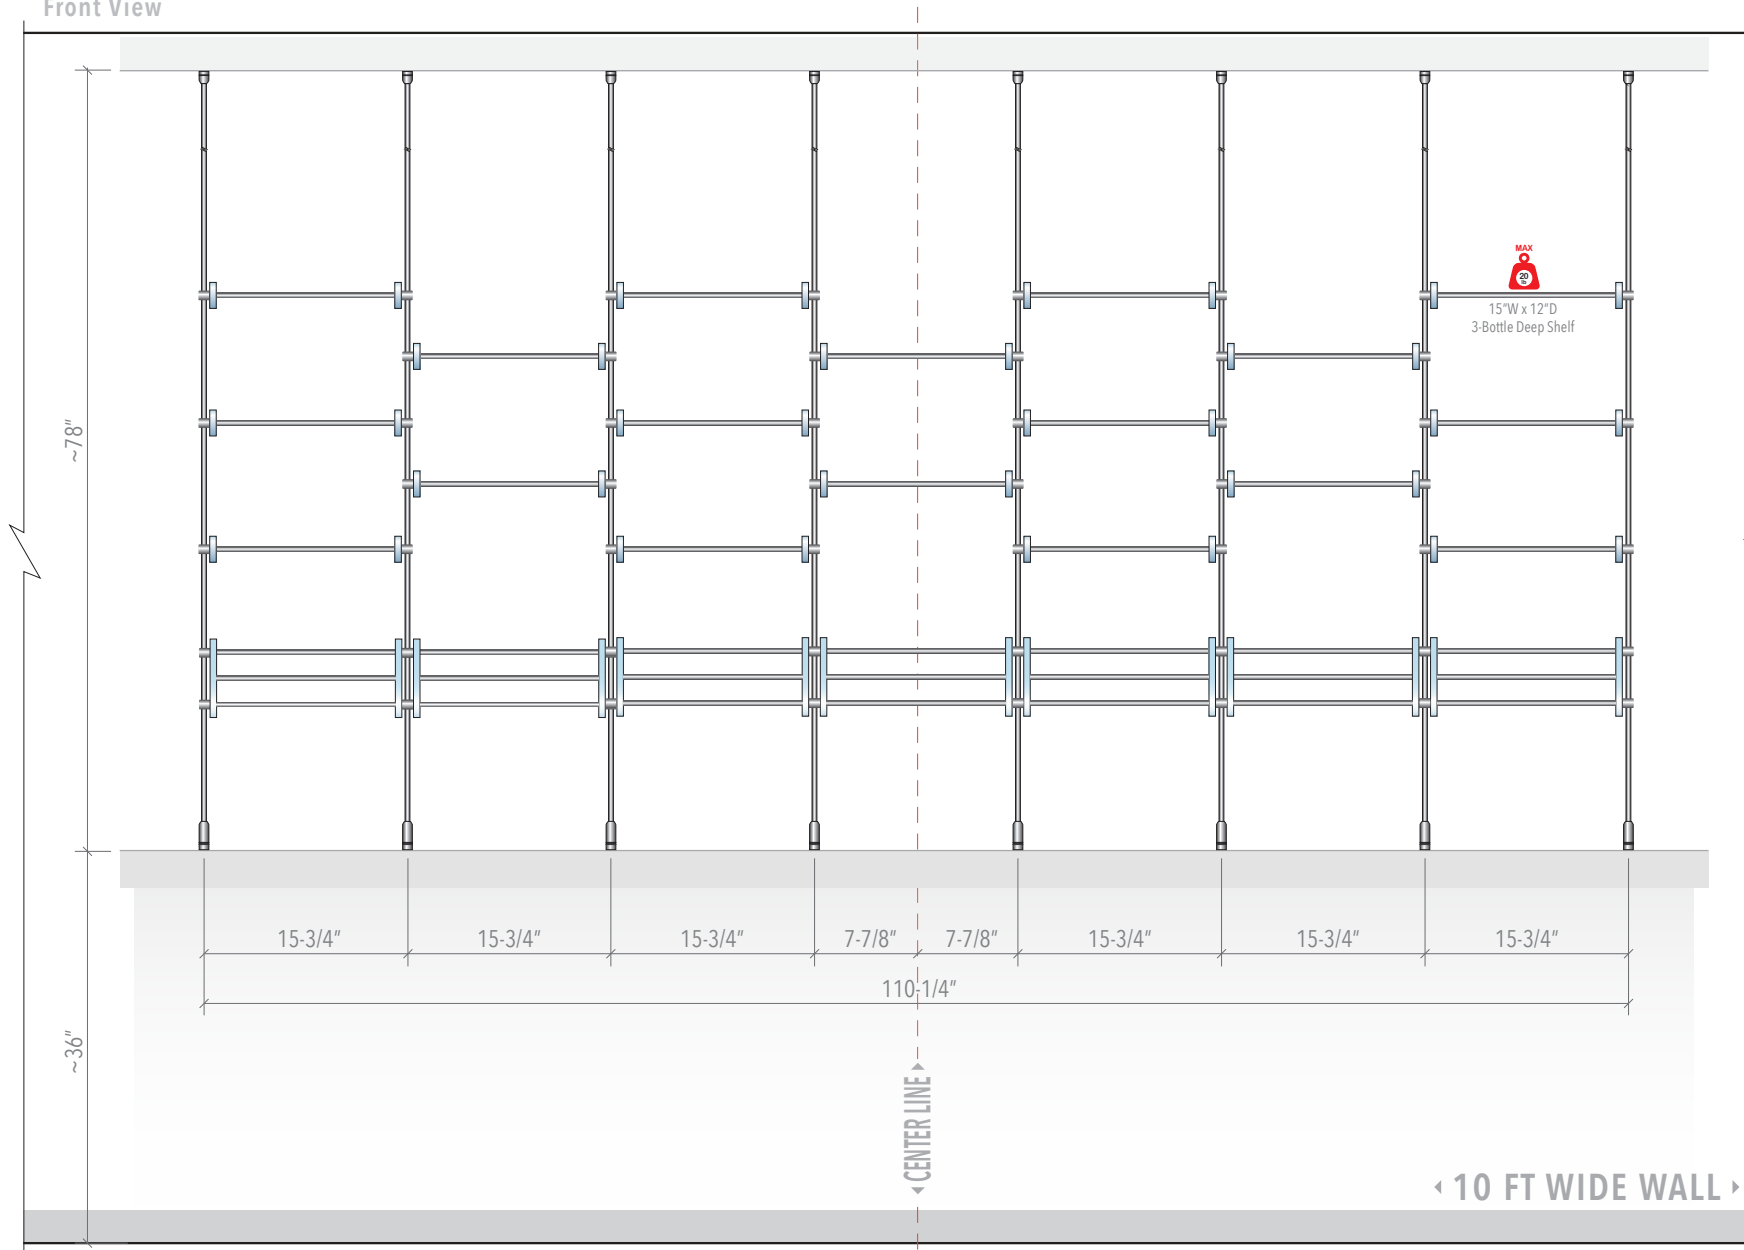

INSTALL TEMPLATE

Side View

Front View

NOVADISPLAY™
INNOVATIVE DISPLAY SOLUTIONS

Nova Display Systems, Inc.
875 Wilson St., Ste. A-B
Eugene, OR 97402
541.505.7450
541.505.9919 fax
sales@novadisplay.com
www.novadisplaysystems.com

Display Concept

ID: DC3302

Title: Wine-Cellar Display

Display Size:
78"H x 110"W

Wall Size Requirements:
10 FT (120 IN) Wide

Install Template

ID: DC3302-WT

Note: Dimensions on the drawing display hardware mounting points on the wall. These are suggested dimensions and can be slightly modified to accommodate for your own wall specifics.