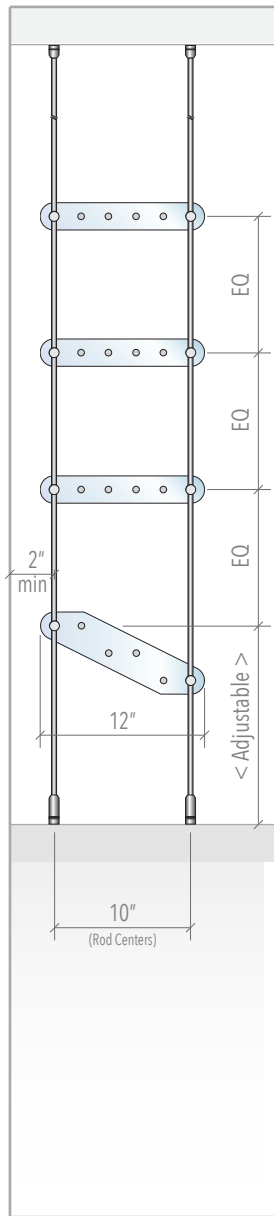

INSTALL TEMPLATE

Side View

Front View

NOVADISPLAY™
INNOVATIVE DISPLAY SOLUTIONS

Nova Display Systems, Inc.
875 Wilson St., Ste. A-B
Eugene, OR 97402
541.505.7450
541.505.9919 fax
sales@novadisplay.com
www.novadisplaysystems.com

Display Concept

ID: DC3302

Title: Wine-Cellar Display

Display Size:
78"H x 110"W

Wall Size Requirements:
10 FT (120 IN) Wide

Install Template

ID: DC3302-WT

Note: Dimensions on the drawing display hardware mounting points on the wall. These are suggested dimensions and can be slightly modified to accommodate for your own wall specifics.