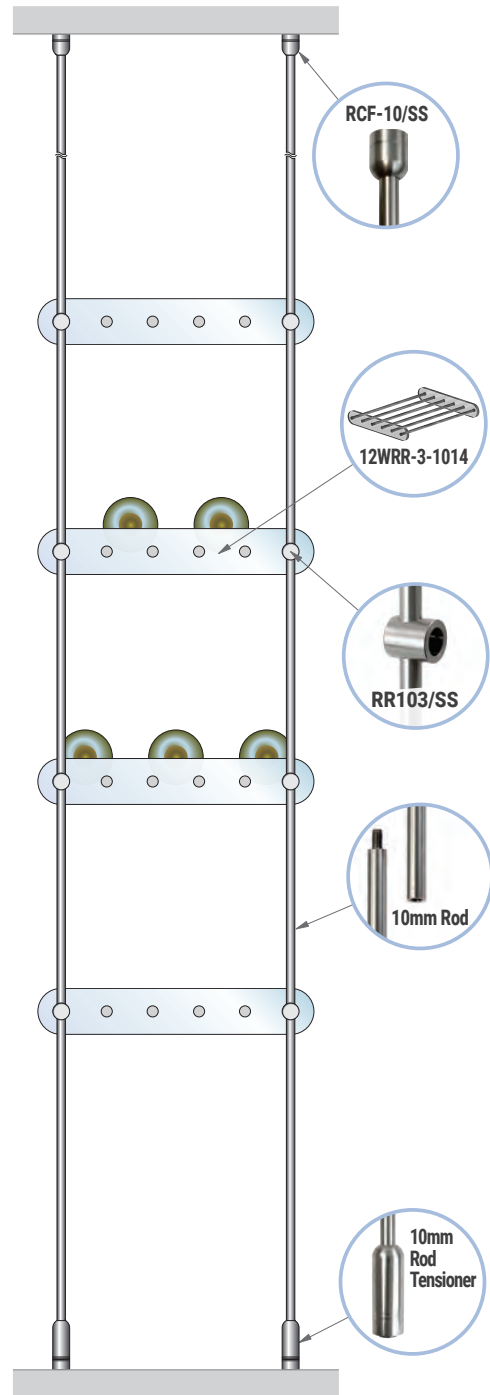

**DETAIL:**

**ELEVATION**

**COMPONENT LIST:**

**NOTES:**

- A** 10mm Diameter Rod Suspension System for Ceiling-to-Countertop Mounting Installations – this configuration includes a set of 1.5M (4' 11-1/16") and 0.5M (1' 7-11/16") long threaded rods that can be joined to span up to 2.0M (6' 5-3/4") in height. Rods can be adjusted or shortened on-site during installation. Standard stainless steel rods with M6 threads can be purchased separately, allowing this display to be transformed into a ceiling-to-floor configuration.
- B** Specially designed cradle shelves are available for use with Standard Bordeaux Wine Bottles (750mL; 292 x 75mm). The overall shelf size is approximately 15" wide x 12" deep and can accommodate one to three bottles each.
- C** The shelves are attached to the rods using RR103/SS supports and securely locked into the desired position with set screws, using the supplied hex key.

**Hardware Finish:** All fixings, components supplied in stainless steel finish.

This wine rack display features 12" x 15" acrylic shelves with a three-bottle depth, elegantly suspended using 10mm stainless steel rod display system. Designed for ceiling-to-countertop installations, it combines sleek acrylic and durable stainless steel components to create a modern, space-efficient solution for showcasing your wine collection.

**Wall Display Concept**

**ID: DC3301**

**Title:** Wine-Cellar Display

**Description:** This wine rack display features 12" x 15" acrylic shelves with a three-bottle depth, elegantly suspended using 10mm stainless steel rod display system.

**Display Size:**  
78"H x 110"W

**Wall/Counter Size Requirements:**  
10 FT (120 IN) Wide

**Display Hardware:**  
Rod Display System

**Classification:**  
Suspended wine bottle display ideas  
Suspended wine racks concepts  
Wine bottle display showcase  
Wine bottle display concepts  
Wine racks display solutions