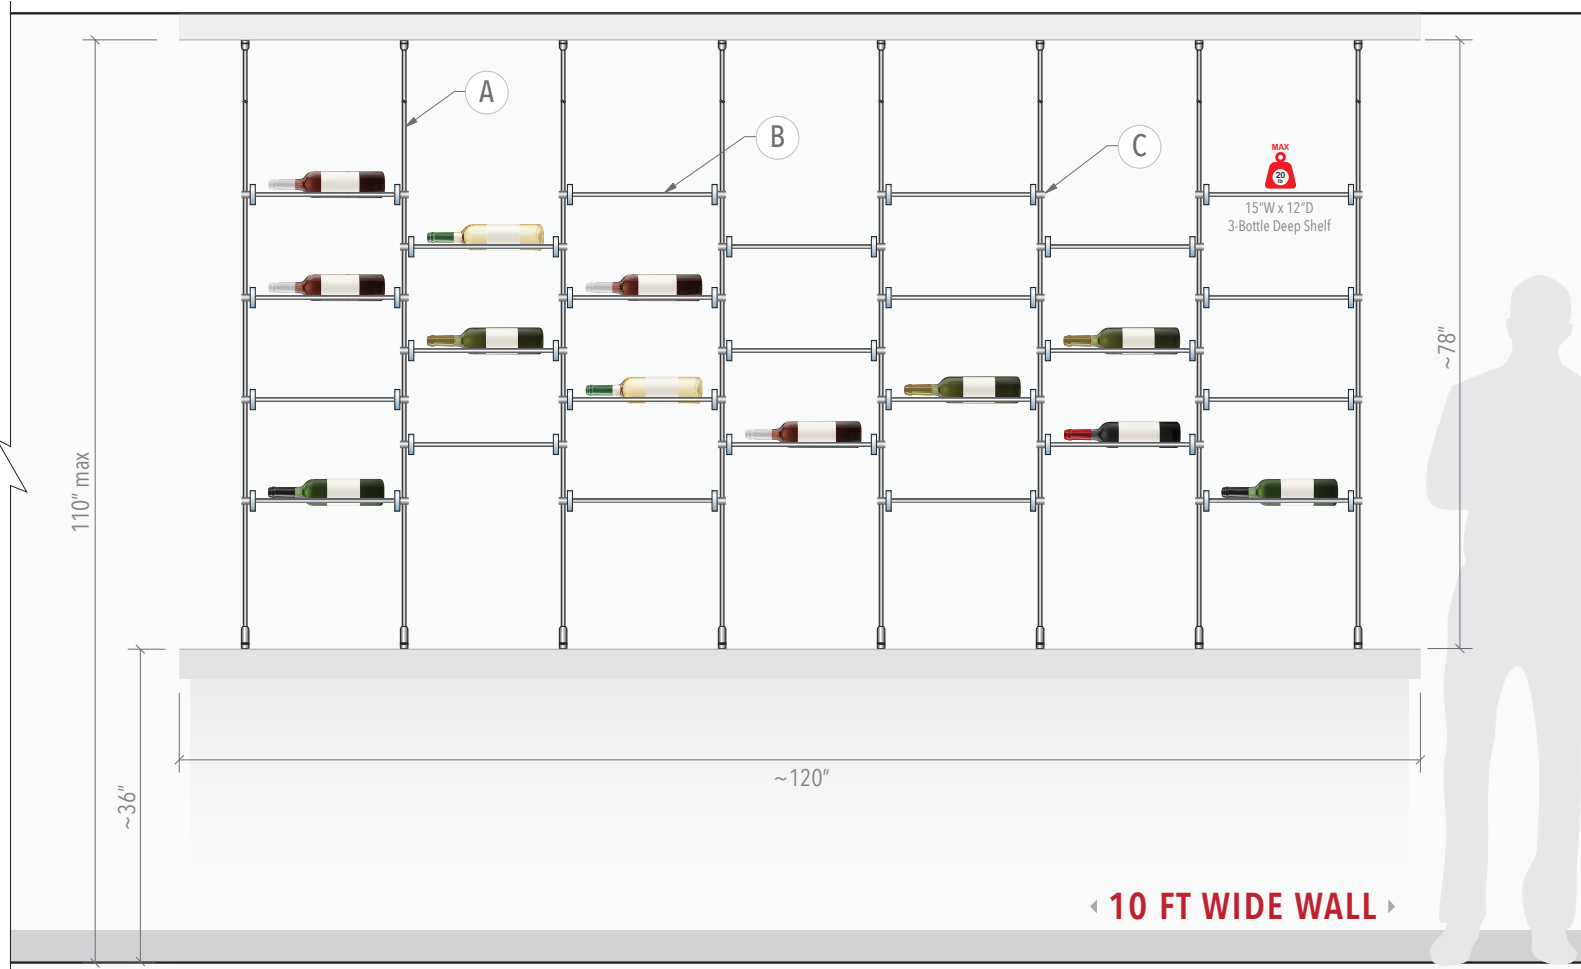

**DETAIL:**

**ELEVATION**

**COMPONENT LIST:**

**NOTES:**

- A** 10mm Diameter Rod Suspension System for Ceiling-to-Countertop Mounting Installations – this configuration includes a set of 1.5M (4' 11-1/16") and 0.5M (1' 7-11/16") long threaded rods that can be joined to span up to 2.0M (6' 5-3/4") in height. Rods can be adjusted or shortened on-site during installation. Standard stainless steel rods with M6 threads can be purchased separately, allowing this display to be transformed into a ceiling-to-floor configuration.
- B** Specially designed cradle shelves are available for use with Standard Bordeaux Wine Bottles (750mL; 292 x 75mm). The overall shelf size is approximately 15" wide x 12" deep and can accommodate one to three bottles each.
- C** The shelves are attached to the rods using RR103/SS supports and securely locked into the desired position with set screws, using the supplied hex key.

**Hardware Finish:** All fixings, components supplied in stainless steel finish.

This wine rack display features 12" x 15" acrylic shelves with a three-bottle depth, elegantly suspended using 10mm stainless steel rod display system. Designed for ceiling-to-countertop installations, it combines sleek acrylic and durable stainless steel components to create a modern, space-efficient solution for showcasing your wine collection.

**Wall Display Concept**

**ID: DC3301**

**Title:** Wine-Cellar Display

**Description:** This wine rack display features 12" x 15" acrylic shelves with a three-bottle depth, elegantly suspended using 10mm stainless steel rod display system.

**Display Size:**  
78"H x 110"W

**Wall/Counter Size Requirements:**  
10 FT (120 IN) Wide

**Display Hardware:**  
Rod Display System

**Classification:**  
Suspended wine bottle display ideas  
Suspended wine racks concepts  
Wine bottle display showcase  
Wine bottle display concepts  
Wine racks display solutions