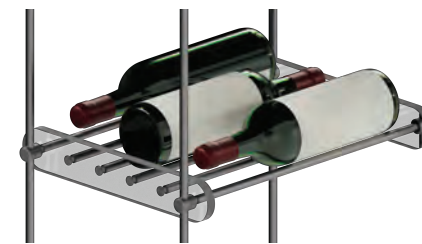

**DETAIL:**

**ELEVATION**

**COMPONENT LIST:**

**NOTES:**

- A** 10mm Diameter Rod Suspension System for Ceiling-to-Countertop Mounting Installations – this configuration includes a set of 1.5M (4' 11-1/16") and 0.5M (1' 7-11/16") long threaded rods that can be joined to span up to 2.0M (6' 5-3/4") in height. Rods can be adjusted or shortened on-site during installation. Standard stainless steel rods with M6 threads can be purchased separately, allowing this display to be transformed into a ceiling-to-floor configuration.
- B** Specially designed cradle shelves are available for use with Standard Bordeaux Wine Bottles (750mL; 292 x 75mm). The overall shelf size is approximately 15" wide x 12" deep and can accommodate one to three bottles each.
- C** The shelves are attached to the rods using RR103/SS supports and securely locked into the desired position with set screws, using the supplied hex key.

**Hardware Finish:** All fixings, components supplied in stainless steel finish.

This wine rack display features 12" x 15" acrylic shelves with a three-bottle depth, elegantly suspended using 10mm stainless steel rod display system. Designed for ceiling-to-countertop installations, it combines sleek acrylic and durable stainless steel components to create a modern, space-efficient solution for showcasing your wine collection.

**Wall Display Concept**

**ID: DC3301**

**Title:** Wine-Cellar Display

**Description:** This wine rack display features 12" x 15" acrylic shelves with a three-bottle depth, elegantly suspended using 10mm stainless steel rod display system.

**Display Size:**  
78"H x 110"W

**Wall/Counter Size Requirements:**  
10 FT (120 IN) Wide

**Display Hardware:**  
Rod Display System

**Classification:**  
Suspended wine bottle display ideas  
Suspended wine racks concepts  
Wine bottle display showcase  
Wine bottle display concepts  
Wine racks display solutions