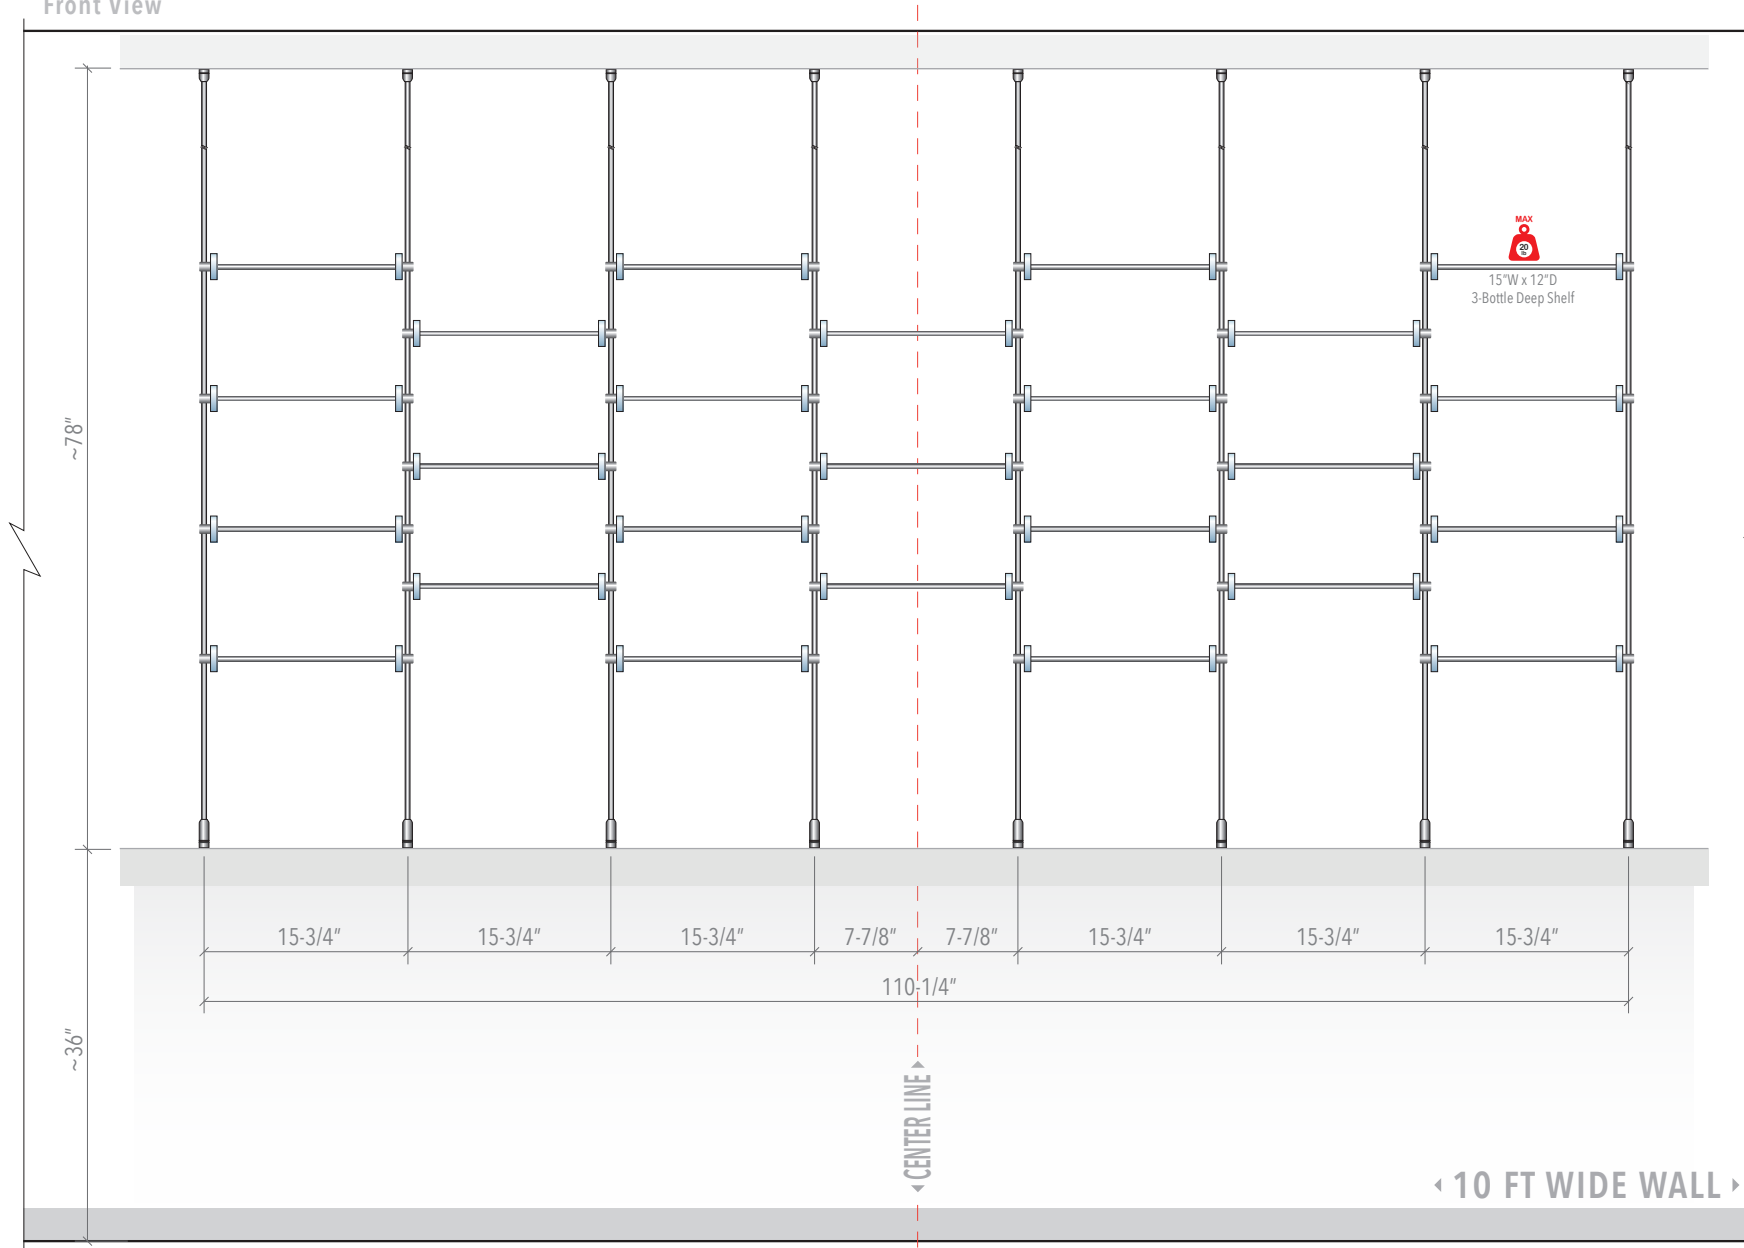

Front View

NOVADISPLAY
INNOVATIVE DISPLAY SOLUTIONS

Nova Display Systems, Inc.
875 Wilson St., Ste. A-B
Eugene, OR 97402
541.505.7450
541.505.9919 fax
sales@novadisplaysystems.com
www.novadisplaysystems.com

Display Concept

ID: **DC3301**

Title: Wine-Cellar Display

Display Size:
78"H x 110"W

Wall Size Requirements:
10 FT (120 IN) Wide

Install Template

ID: **DC3301-WT**

Note: Dimensions on the drawing display hardware mounting points on the wall. These are suggested dimensions and can be slightly modified to accommodate for your own wall specifics.

Note: This drawing is the property of Nova Display Systems and is not to be reproduced or copied in whole or in part. It is only to be used for the project and site specifically identified herein and is not to be used on any other projects, or for the purpose of manufacturing and reproduction. It is to be returned upon request.

Sheet: