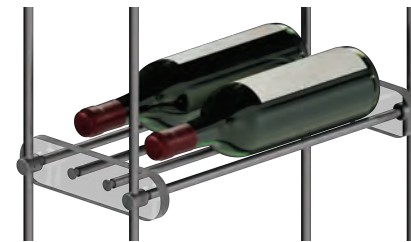

DETAIL:

ELEVATION

COMPONENT LIST:

NOTES:

- A** 10mm Diameter Rod Suspension System for Ceiling-to-Countertop Mounting Installations – this configuration includes a set of 1.5M (4' 11-1/16") and 0.5M (1' 7-11/16") long threaded rods that can be joined to span up to 2.0M (6' 5-3/4") in height. Rods can be adjusted or shortened on-site during installation. Standard stainless steel rods with M6 threads can be purchased separately, allowing this display to be transformed into a ceiling-to-floor configuration.
- B** Specially designed cradle shelves are available for use with Standard Bordeaux Wine Bottles (750mL; 292 x 75mm). The overall shelf size is approximately 15" wide x 12" deep and can accommodate one to three bottles each.
- C** The shelves are attached to the rods using RR103/SS supports and securely locked into the desired position with set screws, using the supplied hex key.

Hardware Finish: All fixings, components supplied in stainless steel finish.

This wine rack display features 8" x 15" acrylic shelves with a two-bottle depth, elegantly suspended using 10mm stainless steel rod display system. Designed for ceiling-to-countertop installations, it combines sleek acrylic and durable stainless steel components to create a modern, space-efficient solution for showcasing your wine collection.

ID: DC3300

Title: Wine-Cellar Display

Description: This wine rack display features 8" x 15" acrylic shelves with a two-bottle depth, elegantly suspended using 10mm stainless steel rod display system.

Display Size:
78"H x 110"W

Wall/Counter Size Requirements:
10 FT (120 IN) Wide

Display Hardware:
Rod Display System

Classification:
Suspended wine bottle display ideas
Suspended wine racks concepts
Wine bottle display showcase
Wine bottle display concepts
Wine racks display solutions