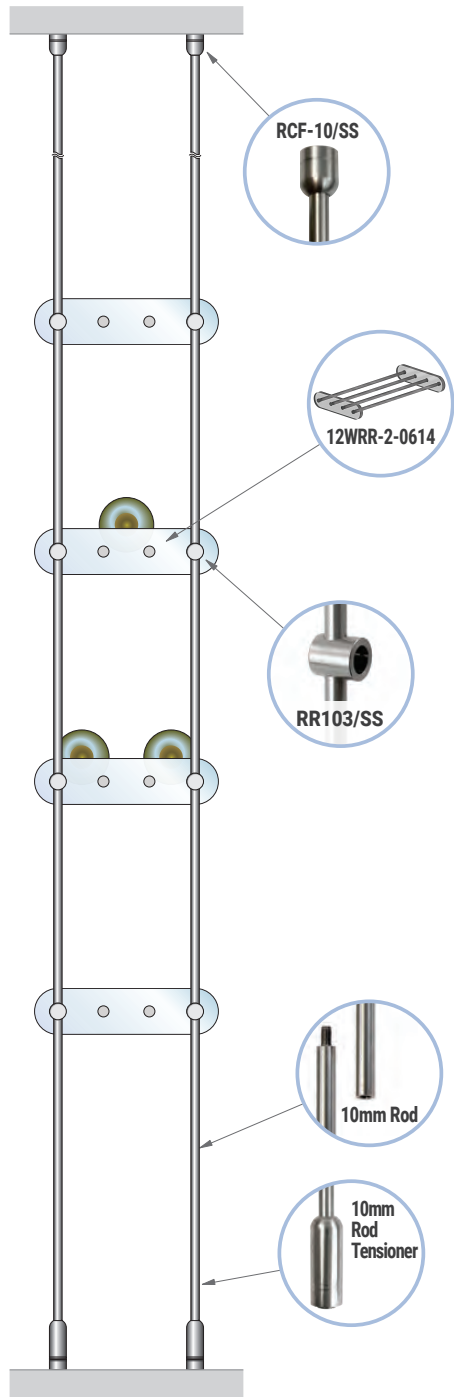

DETAIL:

ELEVATION

COMPONENT LIST:

NOTES:

- A** 10mm Diameter Rod Suspension System for Ceiling-to-Countertop Mounting Installations – this configuration includes a set of 1.5M (4' 11-1/16") and 0.5M (1' 7-11/16") long threaded rods that can be joined to span up to 2.0M (6' 5-3/4") in height. Rods can be adjusted or shortened on-site during installation. Standard stainless steel rods with M6 threads can be purchased separately, allowing this display to be transformed into a ceiling-to-floor configuration.
- B** Specially designed cradle shelves are available for use with Standard Bordeaux Wine Bottles (750mL; 292 x 75mm). The overall shelf size is approximately 15" wide x 12" deep and can accommodate one to three bottles each.
- C** The shelves are attached to the rods using RR103/SS supports and securely locked into the desired position with set screws, using the supplied hex key.

Hardware Finish: All fixings, components supplied in stainless steel finish.

This wine rack display features 8" x 15" acrylic shelves with a two-bottle depth, elegantly suspended using 10mm stainless steel rod display system. Designed for ceiling-to-countertop installations, it combines sleek acrylic and durable stainless steel components to create a modern, space-efficient solution for showcasing your wine collection.

ID: DC3300

Title: Wine-Cellar Display

Description: This wine rack display features 8" x 15" acrylic shelves with a two-bottle depth, elegantly suspended using 10mm stainless steel rod display system.

Display Size:
78"H x 110"W

Wall/Counter Size Requirements:
10 FT (120 IN) Wide

Display Hardware:
Rod Display System

Classification:
Suspended wine bottle display ideas
Suspended wine racks concepts
Wine bottle display showcase
Wine bottle display concepts
Wine racks display solutions