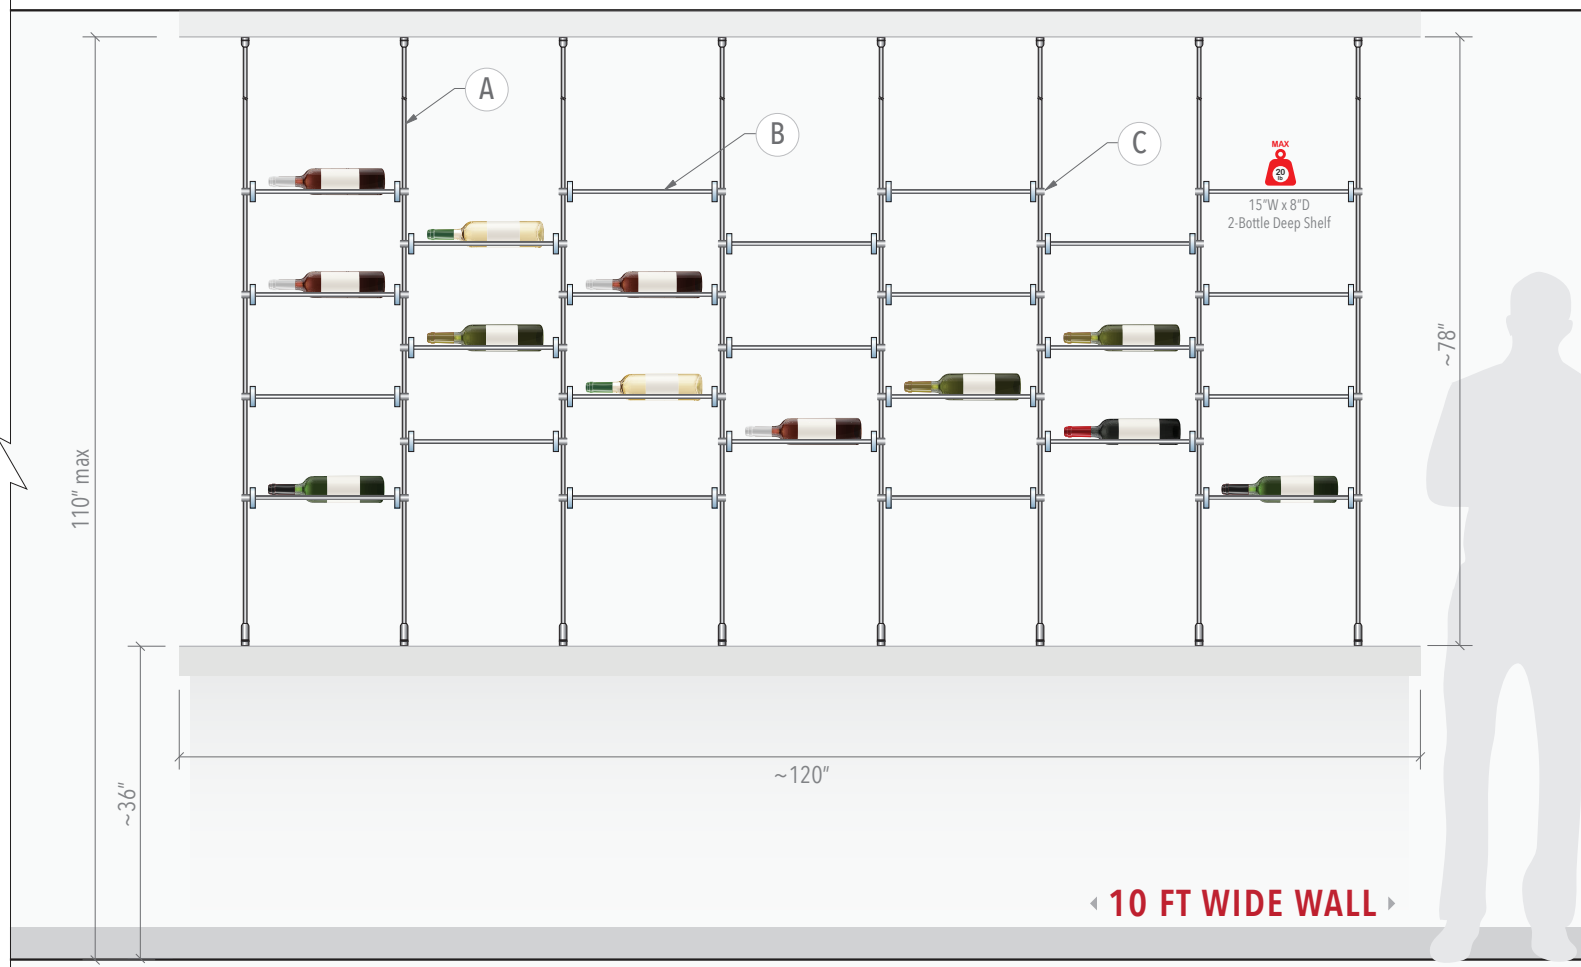

DETAIL:

ELEVATION

COMPONENT LIST:

NOTES:

- A** 10mm Diameter Rod Suspension System for Ceiling-to-Countertop Mounting Installations – this configuration includes a set of 1.5M (4' 11-1/16") and 0.5M (1' 7-11/16") long threaded rods that can be joined to span up to 2.0M (6' 5-3/4") in height. Rods can be adjusted or shortened on-site during installation. Standard stainless steel rods with M6 threads can be purchased separately, allowing this display to be transformed into a ceiling-to-floor configuration.
- B** Specially designed cradle shelves are available for use with Standard Bordeaux Wine Bottles (750mL; 292 x 75mm). The overall shelf size is approximately 15" wide x 12" deep and can accommodate one to three bottles each.
- C** The shelves are attached to the rods using RR103/SS supports and securely locked into the desired position with set screws, using the supplied hex key.

Hardware Finish: All fixings, components supplied in stainless steel finish.

This wine rack display features 8" x 15" acrylic shelves with a two-bottle depth, elegantly suspended using 10mm stainless steel rod display system. Designed for ceiling-to-countertop installations, it combines sleek acrylic and durable stainless steel components to create a modern, space-efficient solution for showcasing your wine collection.

ID: DC3300

Title: Wine-Cellar Display

Description: This wine rack display features 8" x 15" acrylic shelves with a two-bottle depth, elegantly suspended using 10mm stainless steel rod display system.

Display Size:
78"H x 110"W

Wall/Counter Size Requirements:
10 FT (120 IN) Wide

Display Hardware:
Rod Display System

Classification:
Suspended wine bottle display ideas
Suspended wine racks concepts
Wine bottle display showcase
Wine bottle display concepts
Wine racks display solutions