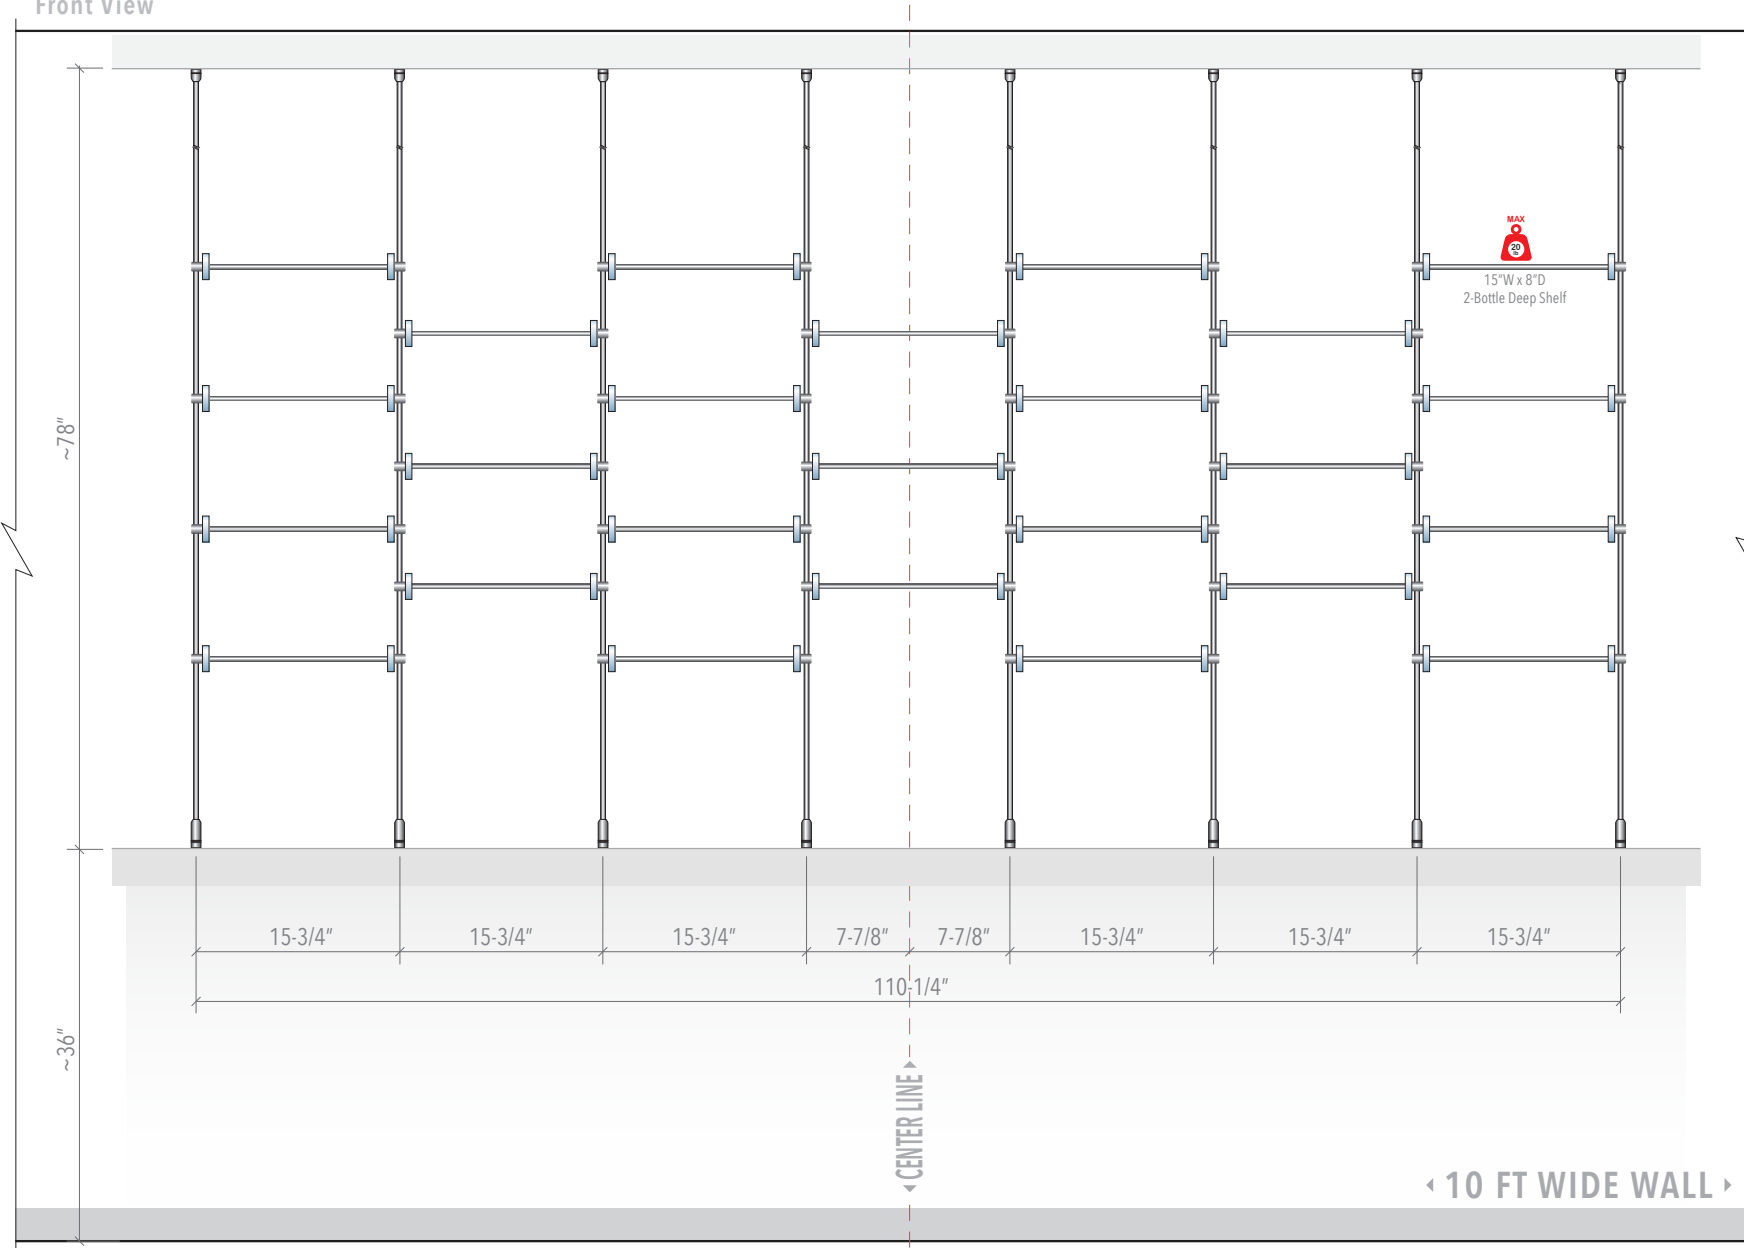

Front View

NOVADISPLAY™
INNOVATIVE DISPLAY SOLUTIONS

Nova Display Systems, Inc.
875 Wilson St., Ste. A-B
Eugene, OR 97402
541.505.7450
541.505.9919 fax
sales@novadisplaysystems.com
www.novadisplaysystems.com

Display Concept

ID: **DC3300**

Title: Wine-Cellar Display

Display Size:
 $78''H \times 110''W$

Wall Size Requirements:
 10 FT (120 IN) Wide

Install Template

ID: **DC3300-WT**

Note: Dimensions on the drawing display hardware mounting points on the wall. These are suggested dimensions and can be slightly modified to accommodate for your own wall specifics.

Note: This drawing is the property of Nova Display Systems and is not to be reproduced or copied in whole or in part. It is only to be used for the project and site specifically identified herein and is not to be used on any other projects, or for the purpose of manufacturing and reproduction. It is to be returned upon request.

Sheet:

Page: 1 of 1

Scale: n/a