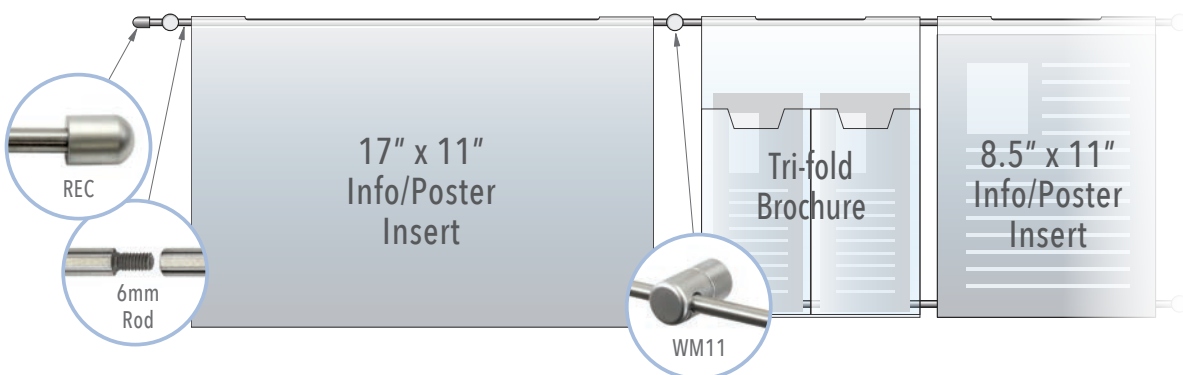

Wall Display Concept

ID: DC2211

Title: Info/Poster Wall Display

Description: Display incorporates hook-on acrylic holders for 17" x 11" and 8.5" x 11" info/poster inserts and dispensers for tri-fold format brochures mounted to wall with horizontal rods.

Display Size:
25"H x 160"W

Wall Size Requirements:
16 FT (192 IN) Wide

Display Hardware:
Hook-on Rod Display System

Classification:
Info/Poster wall display solutions
Info/poster wall display ideas
Information wall display
Our services display wall
Company information display wall
Visitor center display

Sheet:

Page: 1 of 1 Scale: n/a

DETAILS:

NOTES:

- A 6mm diameter horizontal rod display system mounted to wall with twist-n-lock drywall anchor. ***Threaded rods are joined together and cut to 158" overall length.
- B Clear or Non-Glare Hook-on Acrylic Holders for 17" x 11" (8 ea) and 8-1/2" x 11" (8 ea) info/poster inserts.
- C Clear Acrylic Leaflet Dispensers for 3-1/2" x 8-1/2" (4 ea) tri-fold 8-1/2" x 11" (4 ea) brochures.
- D Rods are mounted to wall with WM11 supports with 19-1/2" inches space between wall mounts centers.
- E Optional Dimensional Lettering / NOT INCLUDED
Use "ADD-ON" tab on the web-store to order by selecting letter size, font style, and providing the copy/text line.