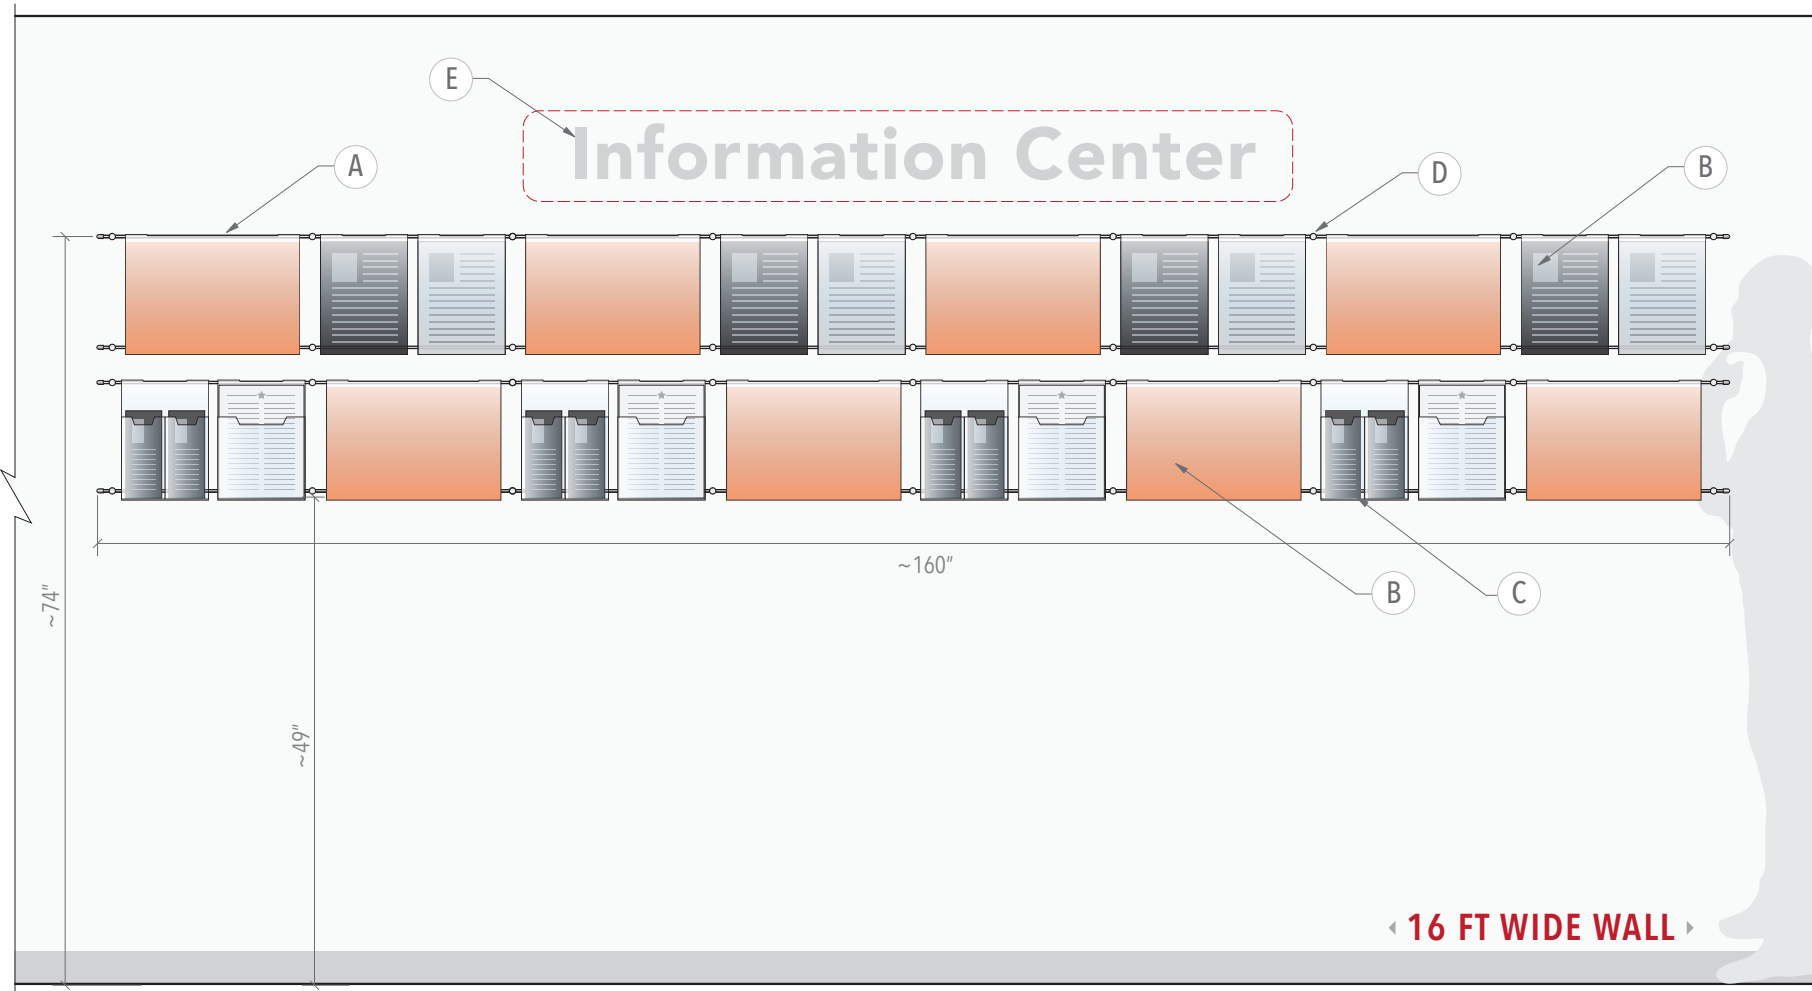

ELEVATION

COMPONENT LIST:

NOVADISPLAY
INNOVATIVE DISPLAY SOLUTIONS

Nova Display Systems, Inc.
875 Wilson St., Ste. A-B
Eugene, OR 97402
541.505.7450
541.505.9919 fax
sales@novadisplay.com
www.novadisplaysystems.com

Wall Display Concept

ID: DC2211

Title: Info/Poster Wall Display

Description: Display incorporates hook-on acrylic holders for 17" x 11" and 8.5" x 11" info/poster inserts and dispensers for tri-fold format brochures mounted to wall with horizontal rods.

Display Size:
25"H x 160"W

Wall Size Requirements:
16 FT (192 IN) Wide

Display Hardware:
Hook-on Rod Display System

Classification:
Info/Poster wall display solutions
Info/poster wall display ideas
Information wall display
Our services display wall
Company information display wall
Visitor center display

Sheet:

Page: 1 of 1 Scale: n/a

DETAILS:

NOTES:

- A 6mm diameter horizontal rod display system mounted to wall with twist-n-lock drywall anchor. ***Threaded rods are joined together and cut to 158" overall length.
- B Clear or Non-Glare Hook-on Acrylic Holders for 17" x 11" (8 ea) and 8-1/2" x 11" (8 ea) info/poster inserts.
- C Clear Acrylic Leaflet Dispensers for 3-1/2" x 8-1/2" (4 ea) tri-fold 8-1/2" x 11" (4 ea) brochures.
- D Rods are mounted to wall with WM11 supports with 19-1/2" inches space between wall mounts centers.
- E Optional Dimensional Lettering / NOT INCLUDED
Use "ADD-ON" tab on the web-store to order by selecting letter size, font style, and providing the copy/text line.