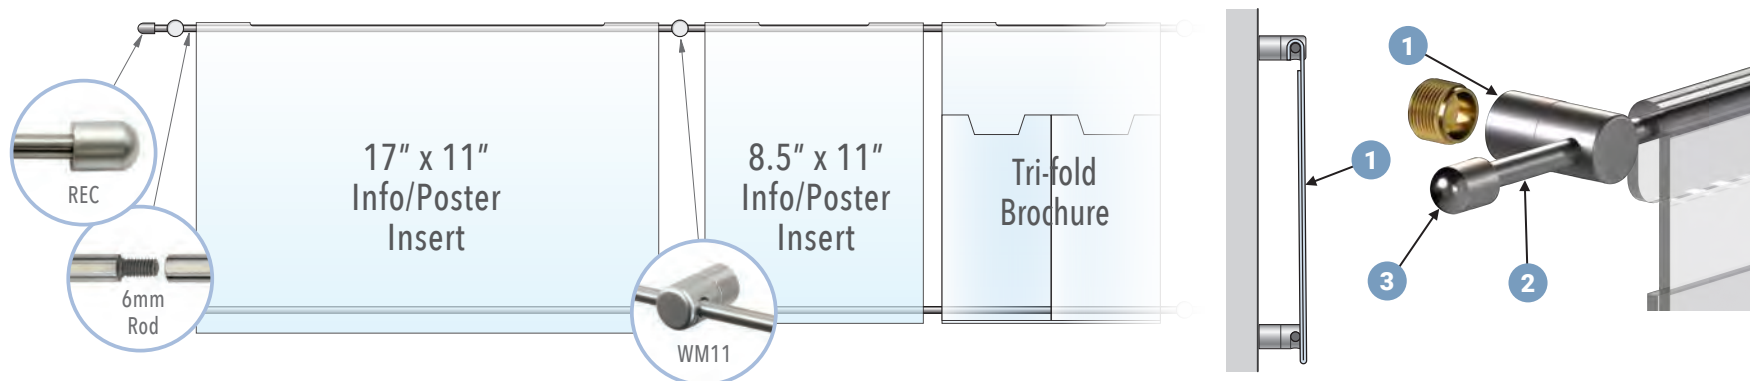

Wall Display Concept

ID: DC2211

Title: Info/Poster Wall Display

Display Size:
 25"H x 160"W

Wall Size Requirements:
 16 FT (192 IN) Wide

Wall Install Template

ID: DC2211-WT

Note: Dimensions on the drawing display hardware mounting points on the wall. These are suggested dimensions and can be slightly modified to accommodate for your own wall specifics.

DETAILS:

Hook-on Acrylic Holders for Photo Inserts

1. Acrylic holders are supported on horizontal rods mounted onto wall with WM11 supports with 19-1/2 inches space between centers.

2. Join the R1500 threaded rods and cut with a hacksaw to achieve the overall required length (~158").

3. Use REC end caps for rod-end finishing if necessary, otherwise cut rods at support level.

Note: This drawing is the property of Nova Display Systems and is not to be reproduced or copied in whole or in part. It is only to be used for the project and site specifically identified herein and is not to be used on any other projects, or for the purpose of manufacturing and reproduction. It is to be returned upon request.