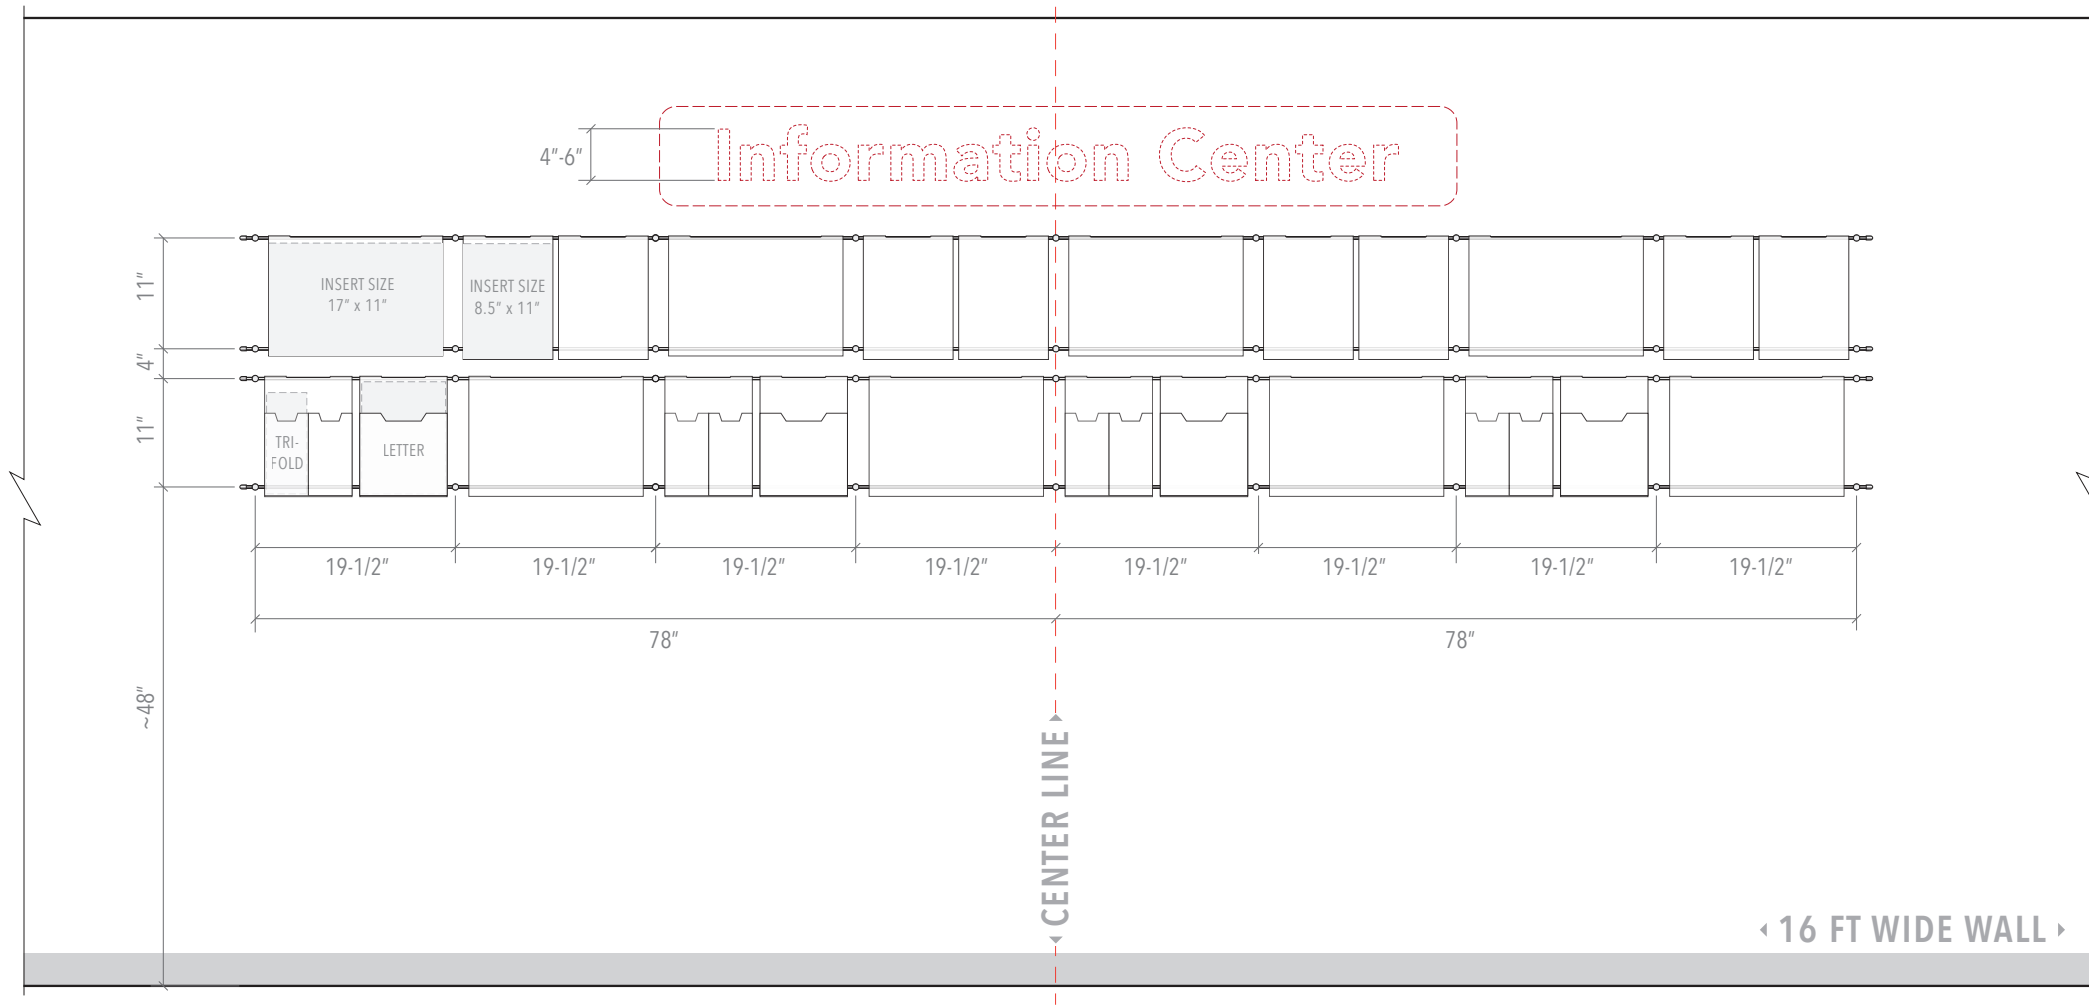

WALL INSTALL TEMPLATE