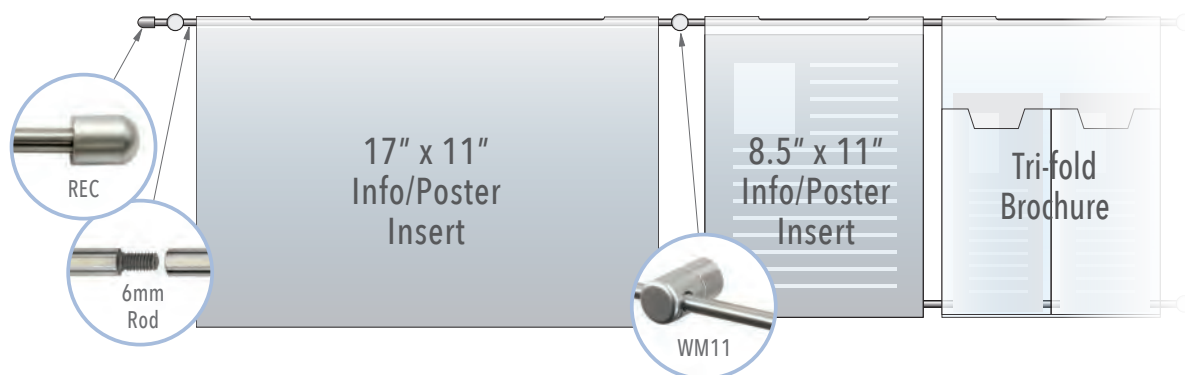

Title: Info/Poster Wall Display

Description: Display incorporates hook-on acrylic holders for 17" x 11" and 8.5" x 11" info/poster inserts and dispensers for tri-fold format brochures mounted to wall with horizontal rods.

Display Size:
40"H x 98"W

Wall Size Requirements:
12 FT (144 IN) Wide

Display Hardware:
Hook-on Rod Display System

Classification:
Info/Poster wall display solutions
Info/poster wall display ideas
Information wall display
Our services display wall
Company information display wall
Visitor center display

Sheet:

Page: 1 of 1 Scale: n/a

DETAILS:

NOTES:

- A** 6mm diameter horizontal rod display system mounted to wall with twist-n-lock drywall anchor. ***Threaded rods are joined together and cut to 78" overall length.
- B** Clear or Non-Glare Hook-on Acrylic Holders for 17" x 11" and 8-1/2" x 11" info/poster inserts (6 ea).
- C** Clear Acrylic Leaflet Dispensers for 3-1/2" x 8-1/2" tri-fold brochures (6 ea).
- D** Rods are mounted to wall with **WM11** supports with 19 inches space between wall mounts centers.
- E** Optional Dimensional Lettering / **NOT INCLUDED**
Use "ADD-ON" tab on the web-store to order by selecting letter size, font style, and providing the copy/text line.