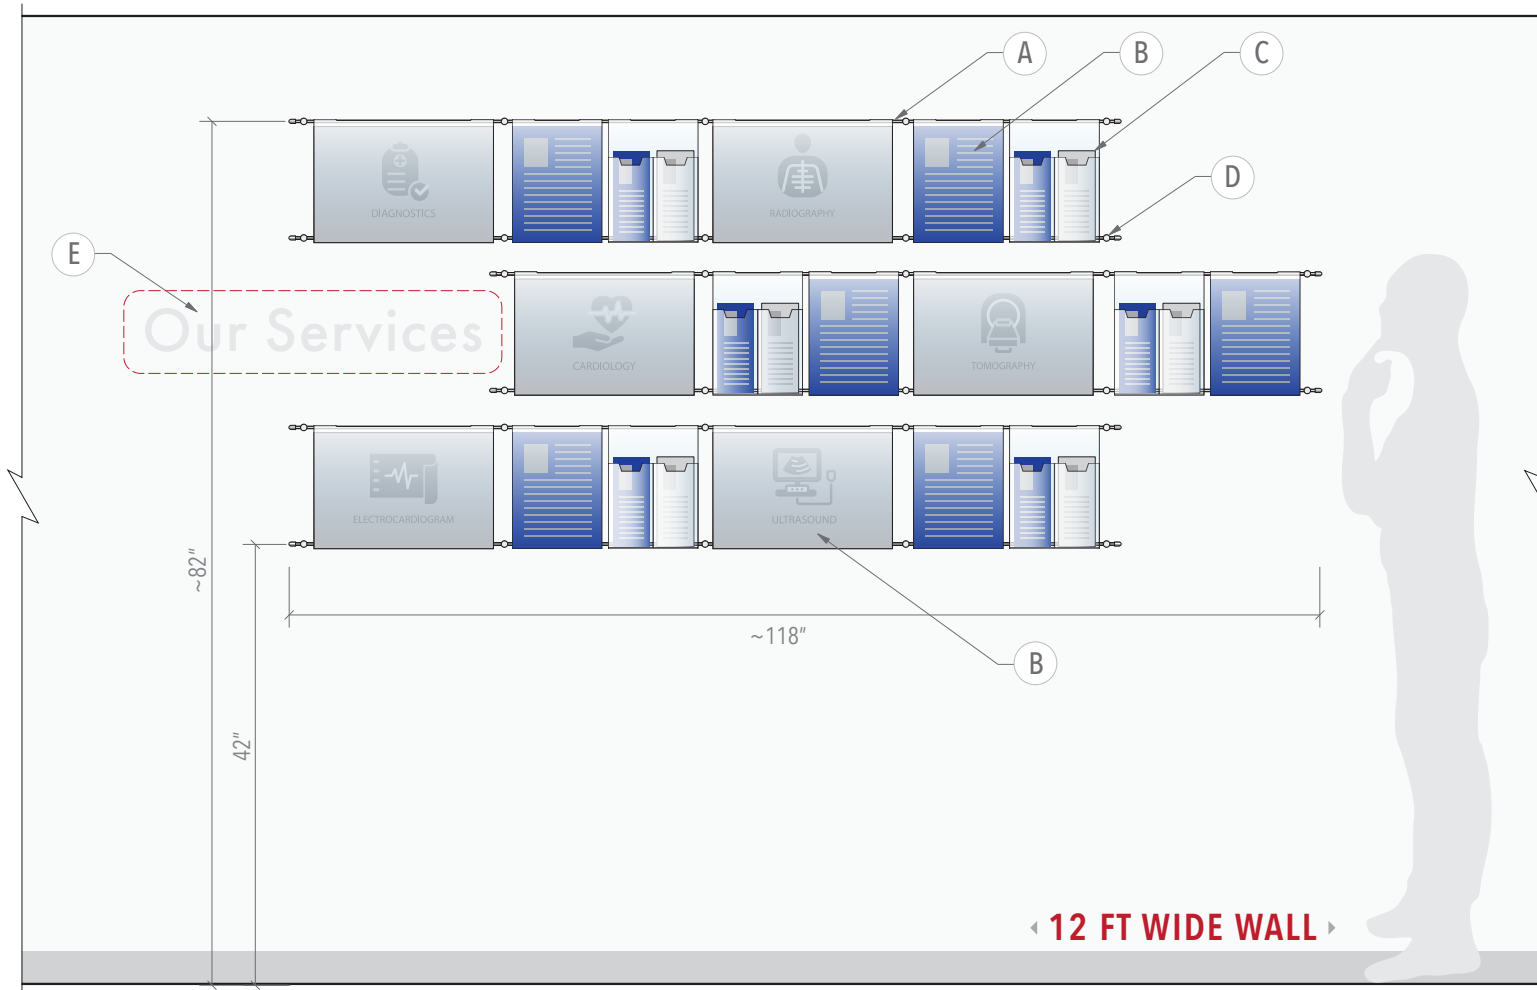

ELEVATION

COMPONENT LIST:

Nova Display Systems, Inc.
875 Wilson St., Ste. A-B
Eugene, OR 97402
541.505.7450
541.505.9919 fax
sales@novadisplaysystems.com
www.novadisplaysystems.com

Wall Display Concept

ID: **DC2202**

Title: Info/Poster Wall Display

Description: Display incorporates hook-on acrylic holders for 17" x 11" and 8.5" x 11" info/poster inserts and dispensers for tri-fold format brochures mounted to wall with horizontal rods.

Display Size:
40"H x 98"W

Wall Size Requirements:
12 FT (144 IN) Wide

Display Hardware:
Hook-on Rod Display System

Classification:
Info/Poster wall display solutions
Info/poster wall display ideas
Information wall display
Our services display wall
Company information display wall
Visitor center display

Sheet:

Page: 1 of 1 Scale: n/a

DETAILS:

NOTES:

- A** 6mm diameter horizontal rod display system mounted to wall with twist-n-lock drywall anchor. ***Threaded rods are joined together and cut to 78" overall length.
- B** Clear or Non-Glare Hook-on Acrylic Holders for 17" x 11" and 8-1/2" x 11" info/poster inserts (6 ea).
- C** Clear Acrylic Leaflet Dispensers for 3-1/2" x 8-1/2" tri-fold brochures (6 ea).
- D** Rods are mounted to wall with **WM11** supports with 19 inches space between wall mounts centers.
- E** Optional Dimensional Lettering / **NOT INCLUDED**
Use "ADD-ON" tab on the web-store to order by selecting letter size, font style, and providing the copy/text line.