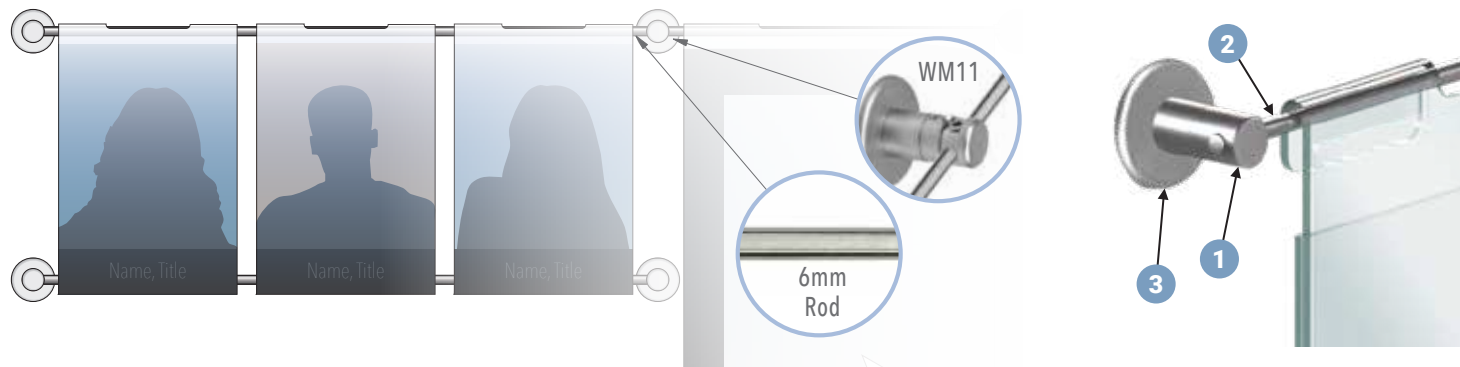

Wall Display Concept

ID: DC2132

Title: Photo Wall Display

Display Size:
38"H x 120"W

Wall Size Requirements:
12 FT (144 IN) Wide

Wall Install Template

ID: DC2132-WT

Note: Dimensions on the drawing display hardware mounting points on the wall. These are suggested dimensions and can be slightly modified to accommodate for your own wall specifics.

DETAILS:

Hook-on Acrylic Holders for Photo Inserts

1. Acrylic holders are supported on horizontal rods mounted onto wall with **WM11** supports with 12.5 and 17.5 inches space between centers.

2. **R1000P** rods are cut with a hacksaw to achieve the overall required length of 18-1/8" and 30-5/8".