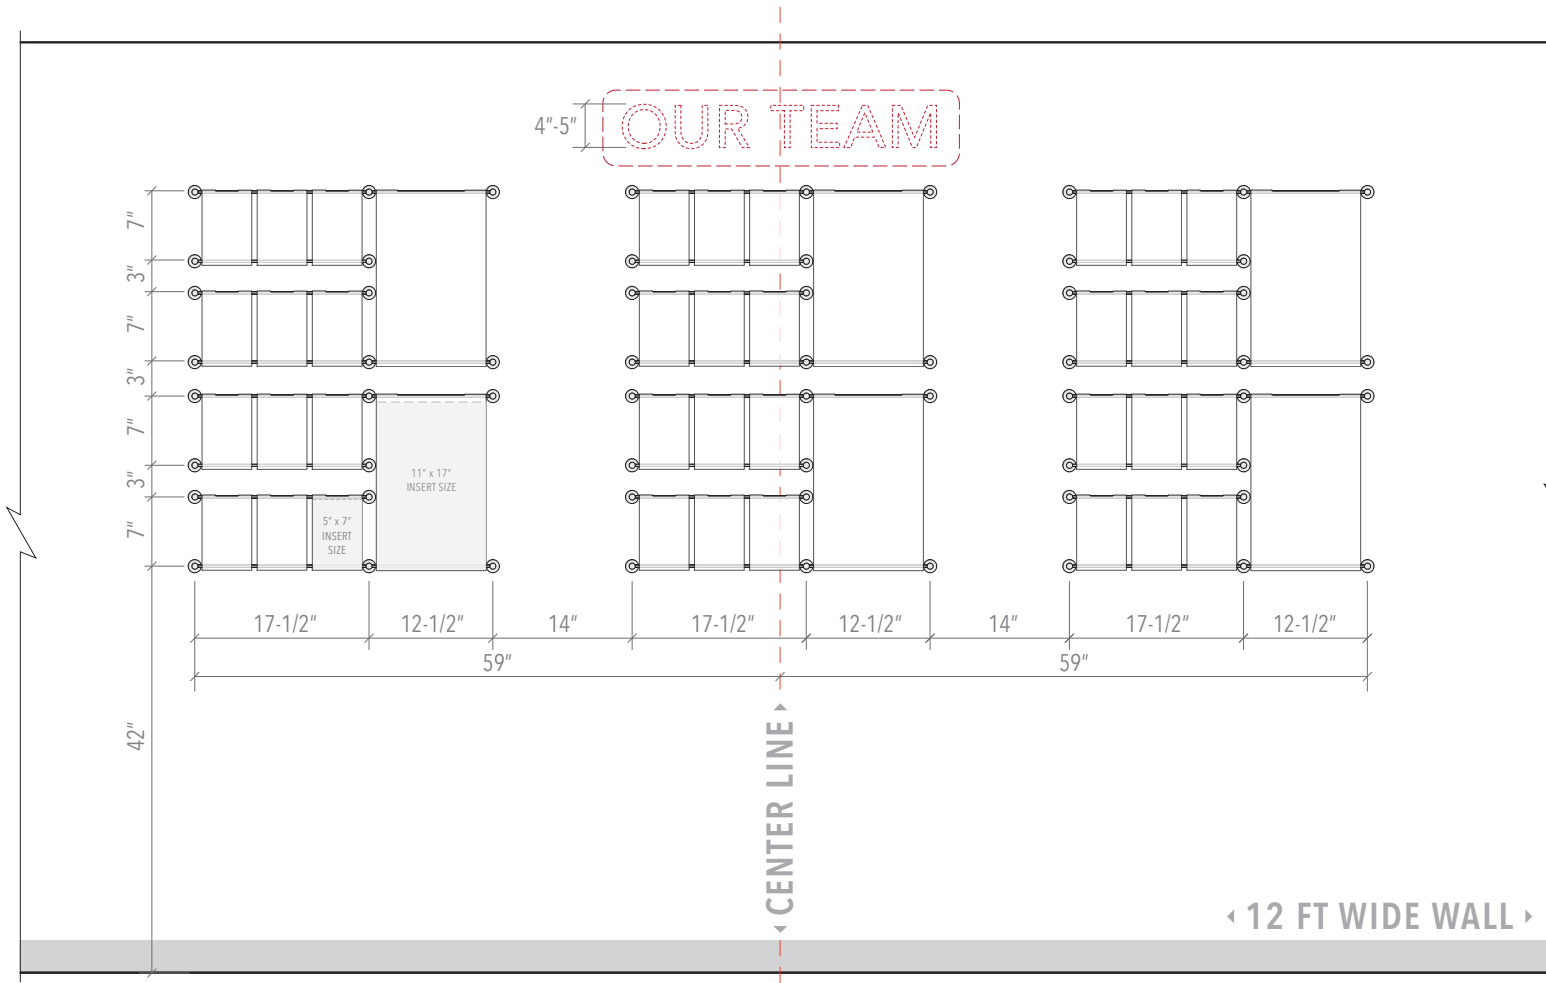

WALL INSTALL TEMPLATE

NOVADISPLAY
INNOVATIVE DISPLAY SOLUTIONS

Nova Display Systems, Inc.
875 Wilson St., Ste. A-B
Eugene, OR 97402
541.505.7450
541.505.9919 fax
sales@novadisplay.com
www.novadisplaysystems.com

Wall Display Concept

ID: DC2132

Title: Photo Wall Display

Display Size:
38"H x 120"W

Wall Size Requirements:
12 FT (144 IN) Wide

Wall Install Template

ID: DC2132-WT

Note: Dimensions on the drawing display hardware mounting points on the wall. These are suggested dimensions and can be slightly modified to accommodate for your own wall specifics.