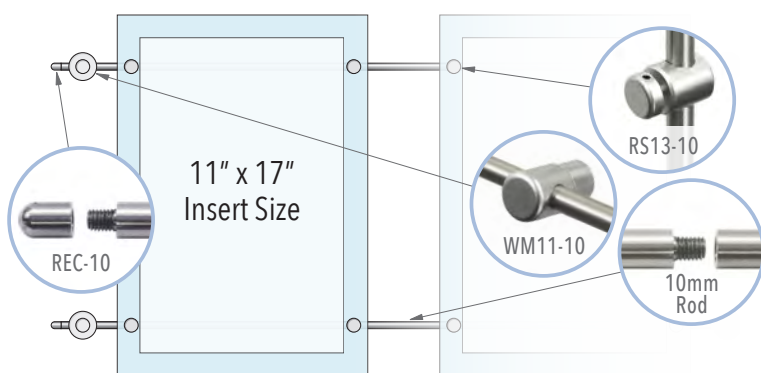

Wall Display Concept

ID: DC2608

Title: Recognition Wall Display

Description: Display incorporates acrylic sandwich frames for 11" x 17" format photo or info/poster inserts mounted to wall with 10mm rod system.

Display Size:
52"H x 177"W

Wall Size Requirements:
16 FT (192 IN) Wide

Display Hardware:
Rod Display System

Classification:
Recognition wall displays
Recognition wall display ideas
Wall of fame
Wall of honor
Wall of distinction
Wall of achievement
Wall of success
Award wall display

Sheet:

DETAILS:

NOTES:

- A** 10mm diameter horizontal rod display system mounted to wall with twist-n-lock drywall anchor. ***Threaded **R1500-10** rods are joined together to 177" overall length. Use **REC-10** decorative caps to finish ends.
- B** Clear or Non-Glare Acrylic Frame Set for changeable info/photo inserts. Use with 17" x 11" (1ea) or 8.5" x 11" (2ea) printed inserts (not included).
- C** Rods are mounted to wall with **WM11-10** supports with 34-3/4" space between wall mounts centers. **P01** decorative support plates are optional.
- D** Dimensional Lettering: **"ALUMNI WALL OF HONOR"** in 5" high Futura Medium Font Style – Laser Cut Acrylic Letters in 1/4" thick satin/matte black finish face and double-sided tape on the back for wall mounting.