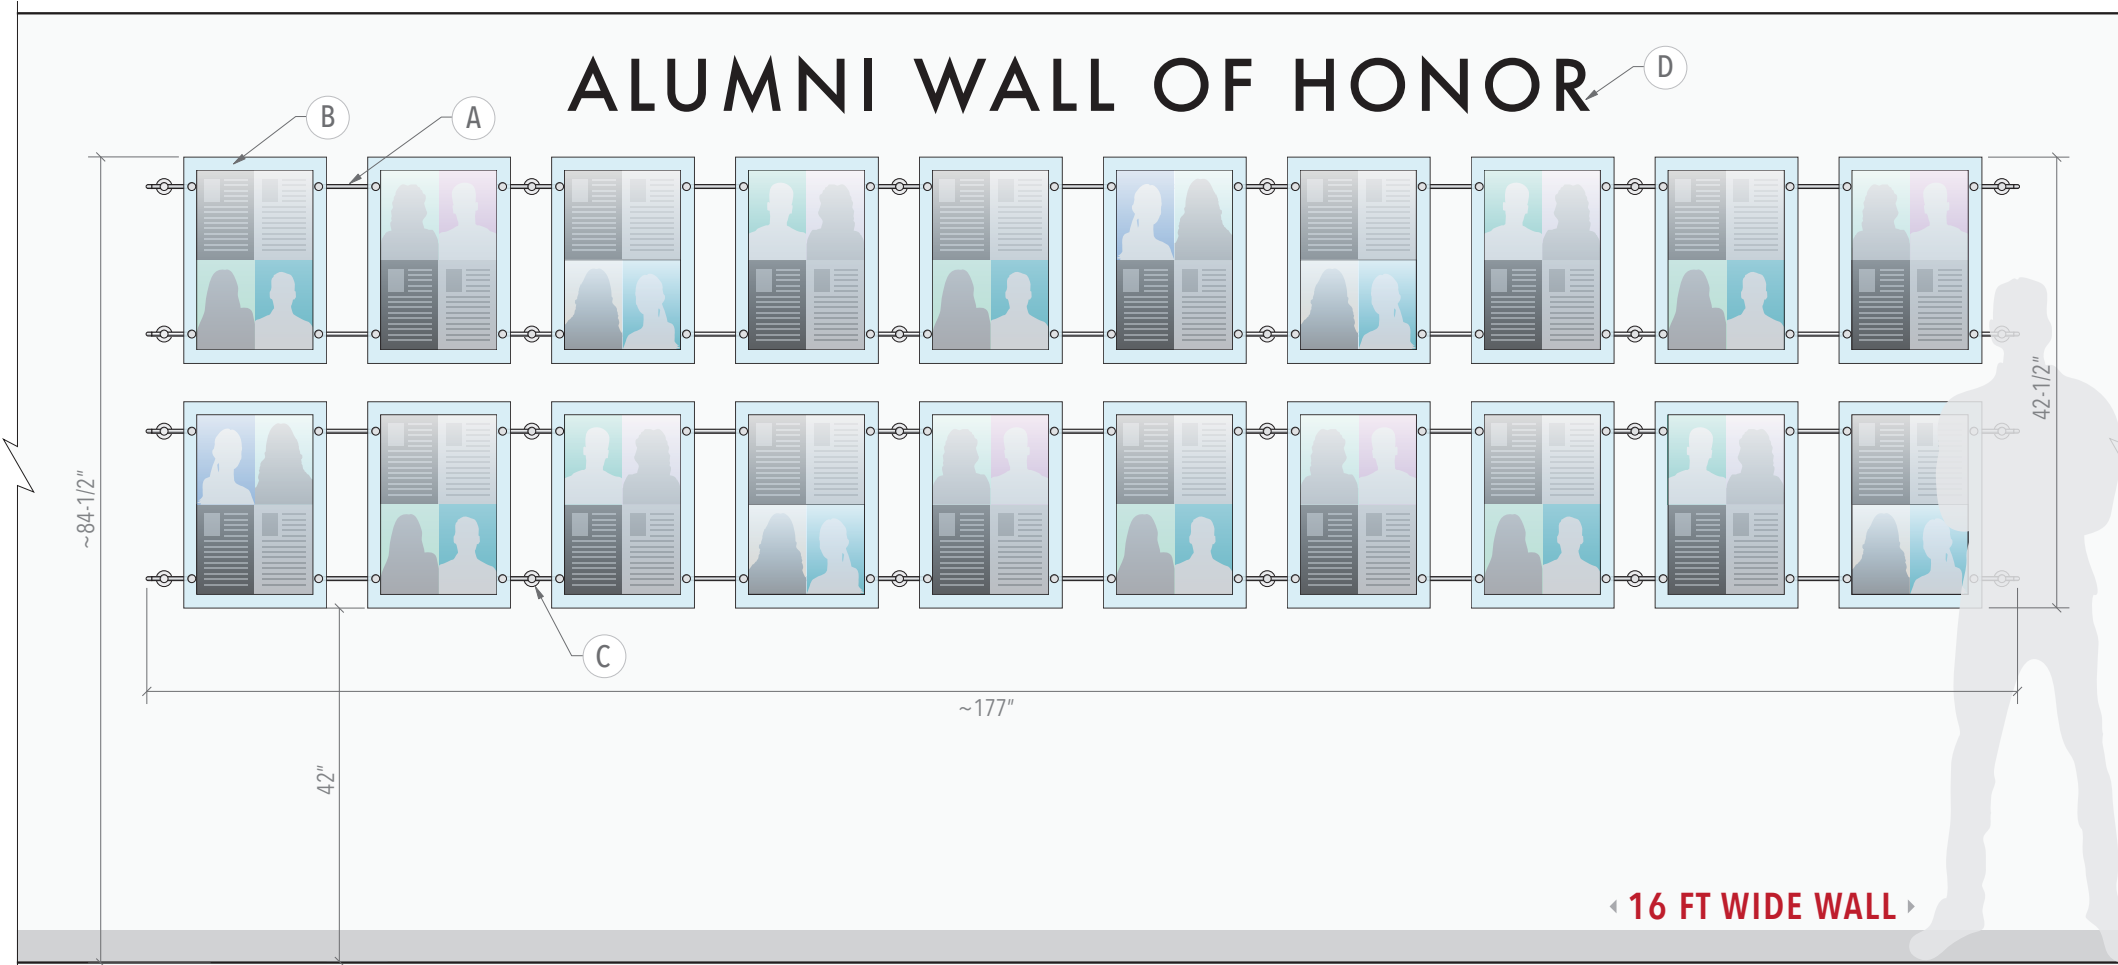

ELEVATION

NOVADISPLAY
INNOVATIVE DISPLAY SOLUTIONS

Nova Display Systems, Inc.
875 Wilson St., Ste. A-B
Eugene, OR 97402
541.505.7450
541.505.9919 fax
sales@novadisplaysystems.com
www.novadisplaysystems.com

Wall Display Concept

ID: DC2608

Title: Recognition Wall Display

Description: Display incorporates acrylic sandwich frames for 11" x 17" format photo or info/poster inserts mounted to wall with 10mm rod system.

Display Size:
52"H x 177"W

Wall Size Requirements:
16 FT (192 IN) Wide

Display Hardware:
Rod Display System

Classification:
Recognition wall displays
Recognition wall display ideas
Wall of fame
Wall of honor
Wall of distinction
Wall of achievement
Wall of success
Award wall display

Note: This drawing is the property of Nova Display Systems and is not to be reproduced or copied in whole or in part. It is only to be used for the project and site specifically identified herein and is not to be used on any other projects, or for the purpose of manufacturing and reproduction. It is to be returned upon request.

Sheet:

DETAILS: