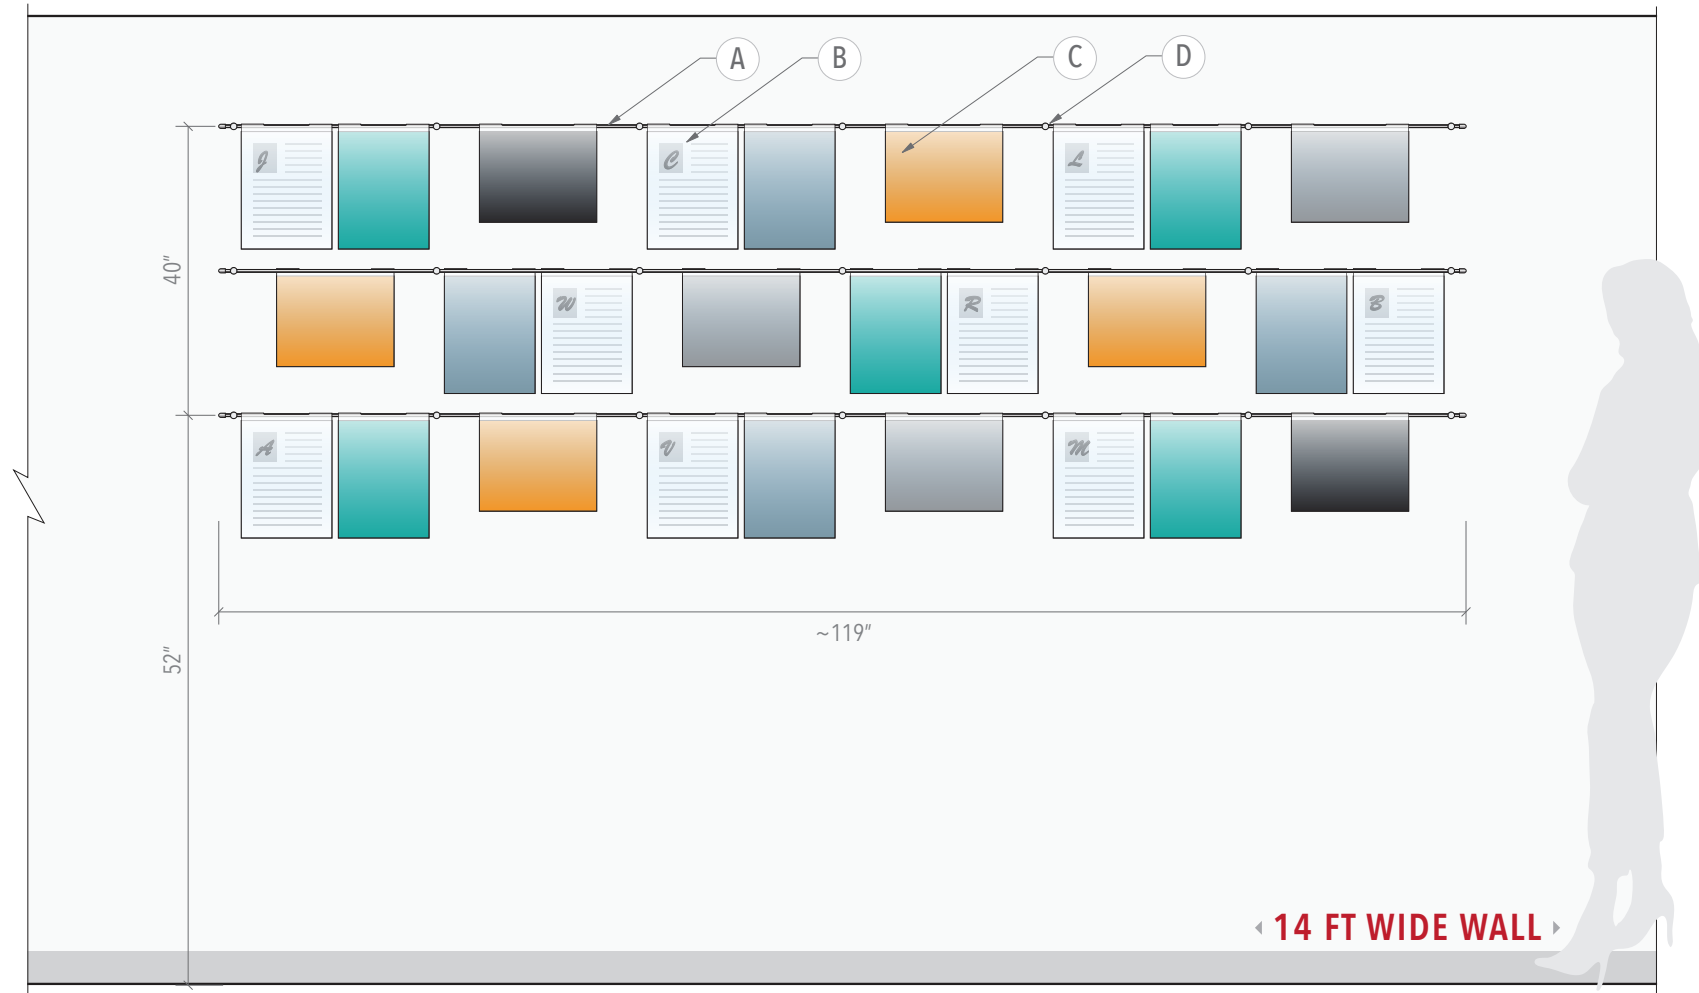

ELEVATION

NOVADISPLAY™
INNOVATIVE DISPLAY SOLUTIONS

Nova Display Systems, Inc.
875 Wilson St., Ste. A-B
Eugene, OR 97402
541.505.7450
541.505.9919 fax
sales@novadisplay.com
www.novadisplaysystems.com

Wall Display Concept

ID: DC2204

Title: Info/Poster Wall Display

Description: Display incorporates hook-on acrylic holders for 8.5" x 11" info/poster inserts in both portrait and landscape orientation mounted to wall with horizontal rods.

Display Size:
40"H x 119"W

Wall Size Requirements:
14 FT (168 IN) Wide

Display Hardware:
Hook-on Rod Display System

Classification:
Info/Poster wall display solutions
Info/poster wall display ideas
Information wall display
Our services display wall
Information display wall

Note: This drawing is the property of Nova Display Systems and is not to be reproduced or copied in whole or in part. It is only to be used for the project and site specifically identified herein and is not to be used on any other projects, or for the purpose of manufacturing and reproduction. It is to be returned upon request.