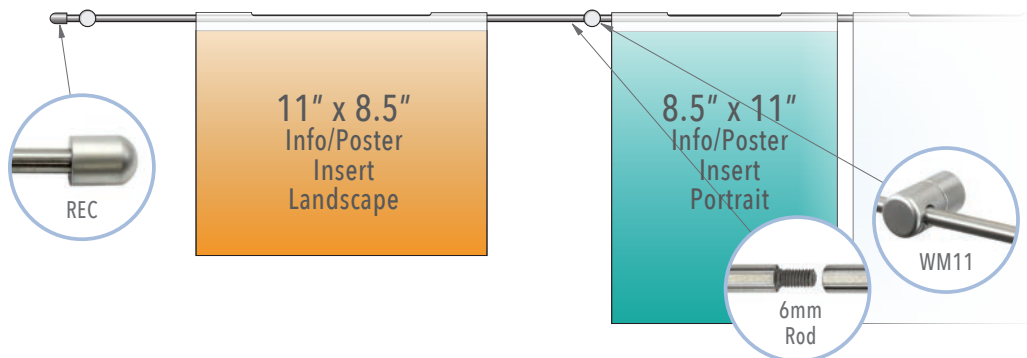

ID: DC2204

Title: Info/Poster Wall Display

Description: Display incorporates hook-on acrylic holders for 8.5" x 11" info/poster inserts in both portrait and landscape orientation mounted to wall with horizontal rods.

Display Size:
40"H x 119"W

Wall Size Requirements:
14 FT (168 IN) Wide

Display Hardware:
Hook-on Rod Display System

Classification:
Info/Poster wall display solutions
Info/poster wall display ideas
Information wall display
Our services display wall
Information display wall

DETAILS:

NOTES:

- A** 6mm diameter horizontal rod display system mounted to wall with twist-n-lock drywall anchor. ***Threaded rods are joined together and cut to 117" overall length.
- B** Clear or Non-Glare Hook-on Acrylic Holders for 8-1/2" x 11" info/poster inserts in portrait orientation (18 ea).
- C** Clear or Non-Glare Hook-on Acrylic Holders for 11" x 8-1/2" info/poster inserts in landscape orientation (9 ea).
- D** Rods are mounted to wall with WM11 supports with 19 inches space between wall mounts centers.