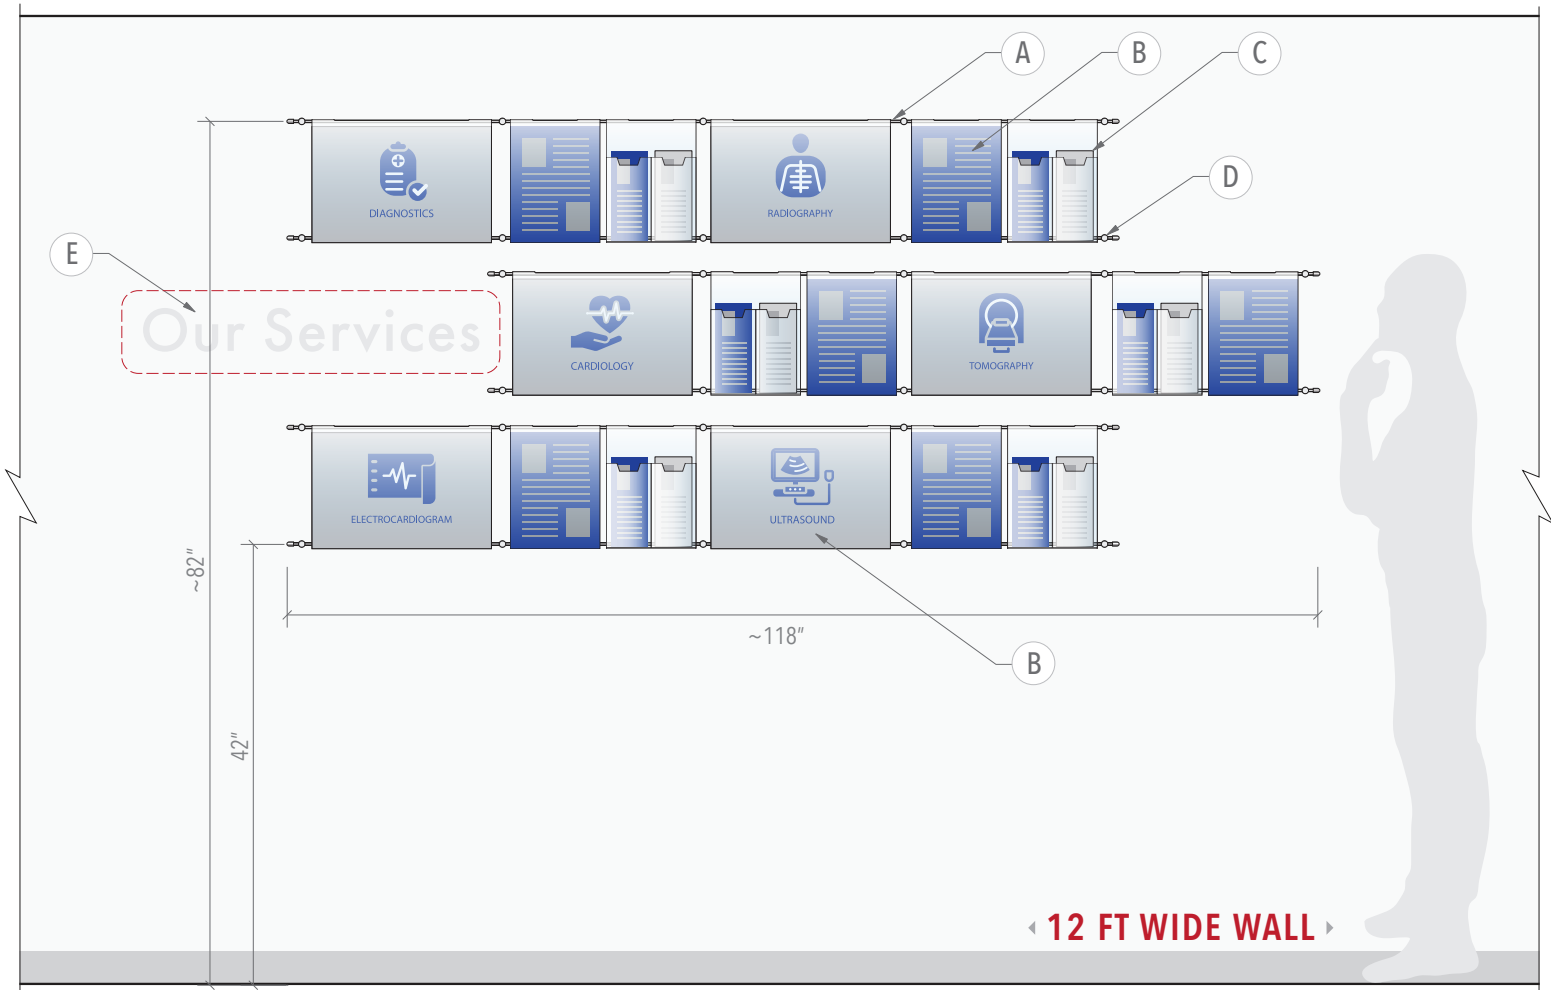

**ELEVATION**

**COMPONENT LIST:**

 <b>WM11</b> (30 ea)	 <b>REC</b> (12 ea)
 <b>*R1500</b> (6 ea)	 <b>*R500</b> (6 ea)
 <b>P50-TWL</b> (30 ea)	 <b>18HAP-1117L (NG)</b> (6 ea)
 <b>18HAP-8511P (NG)</b> (6 ea)	 <b>18HALD-2-3585P</b> (6 ea)

**Title:** Info/Poster Wall Display

**Description:** Display incorporates hook-on acrylic holders for 17" x 11" and 8.5" x 11" info/poster inserts and dispensers for tri-fold format brochures mounted to wall with horizontal rods.

**Display Size:**  
40"H x 98"W

**Wall Size Requirements:**  
12 FT (144 IN) Wide

**Display Hardware:**  
Hook-on Rod Display System

**Classification:**  
Info/Poster wall display solutions  
Info/poster wall display ideas  
Information wall display  
Our services display wall  
Company information display wall  
Visitor center display

**Sheet:**

**DETAILS:**

**NOTES:**

- A** 6mm diameter horizontal rod display system mounted to wall with twist-n-lock drywall anchor. \*\*\*Threaded rods are joined together and cut to 78" overall length.
- B** Clear or Non-Glare Hook-on Acrylic Holders for 17" x 11" and 8-1/2" x 11" info/poster inserts (6 ea).
- C** Clear Acrylic Leaflet Dispensers for 3-1/2" x 8-1/2" tri-fold brochures (6 ea).
- D** Rods are mounted to wall with **WM11** supports with 19 inches space between wall mounts centers.
- E** Optional Dimensional Lettering / **NOT INCLUDED**  
Use "ADD-ON" tab on the web-store to order by selecting letter size, font style, and providing the copy/text line.