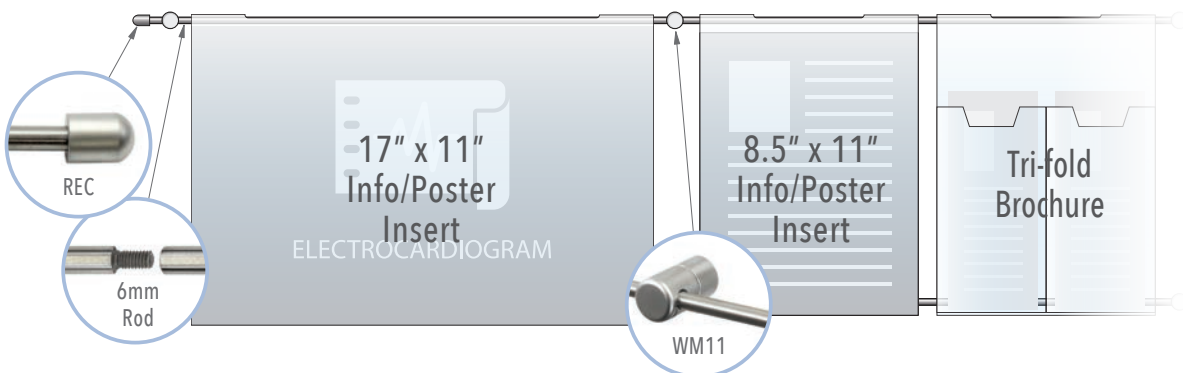

**Title:** Info/Poster Wall Display

**Description:** Display incorporates hook-on acrylic holders for 17" x 11" and 8.5" x 11" info/poster inserts and dispensers for tri-fold format brochures mounted to wall with horizontal rods.

**Display Size:**  
40"H x 98"W

**Wall Size Requirements:**  
12 FT (144 IN) Wide

**Display Hardware:**  
Hook-on Rod Display System

**Classification:**  
Info/Poster wall display solutions  
Info/poster wall display ideas  
Information wall display  
Our services display wall  
Company information display wall  
Visitor center display

**Sheet:**

**DETAILS:**

**NOTES:**

- A** 6mm diameter horizontal rod display system mounted to wall with twist-n-lock drywall anchor. \*\*\*Threaded rods are joined together and cut to 78" overall length.
- B** Clear or Non-Glare Hook-on Acrylic Holders for 17" x 11" and 8-1/2" x 11" info/poster inserts (6 ea).
- C** Clear Acrylic Leaflet Dispensers for 3-1/2" x 8-1/2" tri-fold brochures (6 ea).
- D** Rods are mounted to wall with **WM11** supports with 19 inches space between wall mounts centers.
- E** Optional Dimensional Lettering / **NOT INCLUDED**  
Use "ADD-ON" tab on the web-store to order by selecting letter size, font style, and providing the copy/text line.