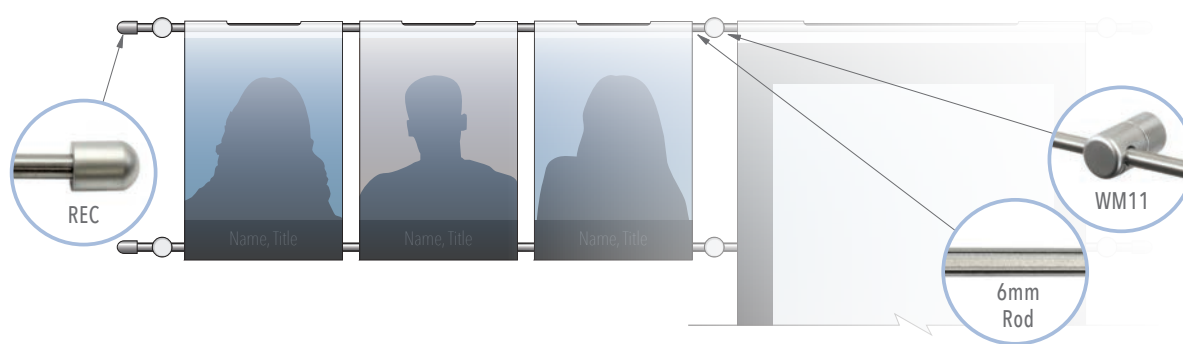

# COMPONENT LIST:

The hook-on holders/sleeves are designed as 1/8" thick clear acrylic folded style frames with a special molded top that can hook onto the 6mm diameter rods. Sleeves are available in both "clear acrylic" or "non-glare acrylic".

# NOTES:

- A** 6mm diameter horizontal rod display system mounted to wall with twist-n-lock drywall anchor. Rods are mounted to wall with **WM11** supports with 12.5 and 17.5 inches space between centers. \*\*\*Rods to be cut to 32" in length.
- B** Clear or Non-Glare Hook-on Acrylic Holders for 5" x 7" size photo inserts (**36 ea**).
- C** Clear or Non-Glare Hook-on Acrylic Holders for 11" x 17" size info/graphic inserts (**6 ea**).
- D** Optional Dimensional Lettering & Logo / **NOT INCLUDED**  
Use "ADD-ON" tab on the web-store to order by selecting letter size, font style, and providing the copy/text line or vector file.