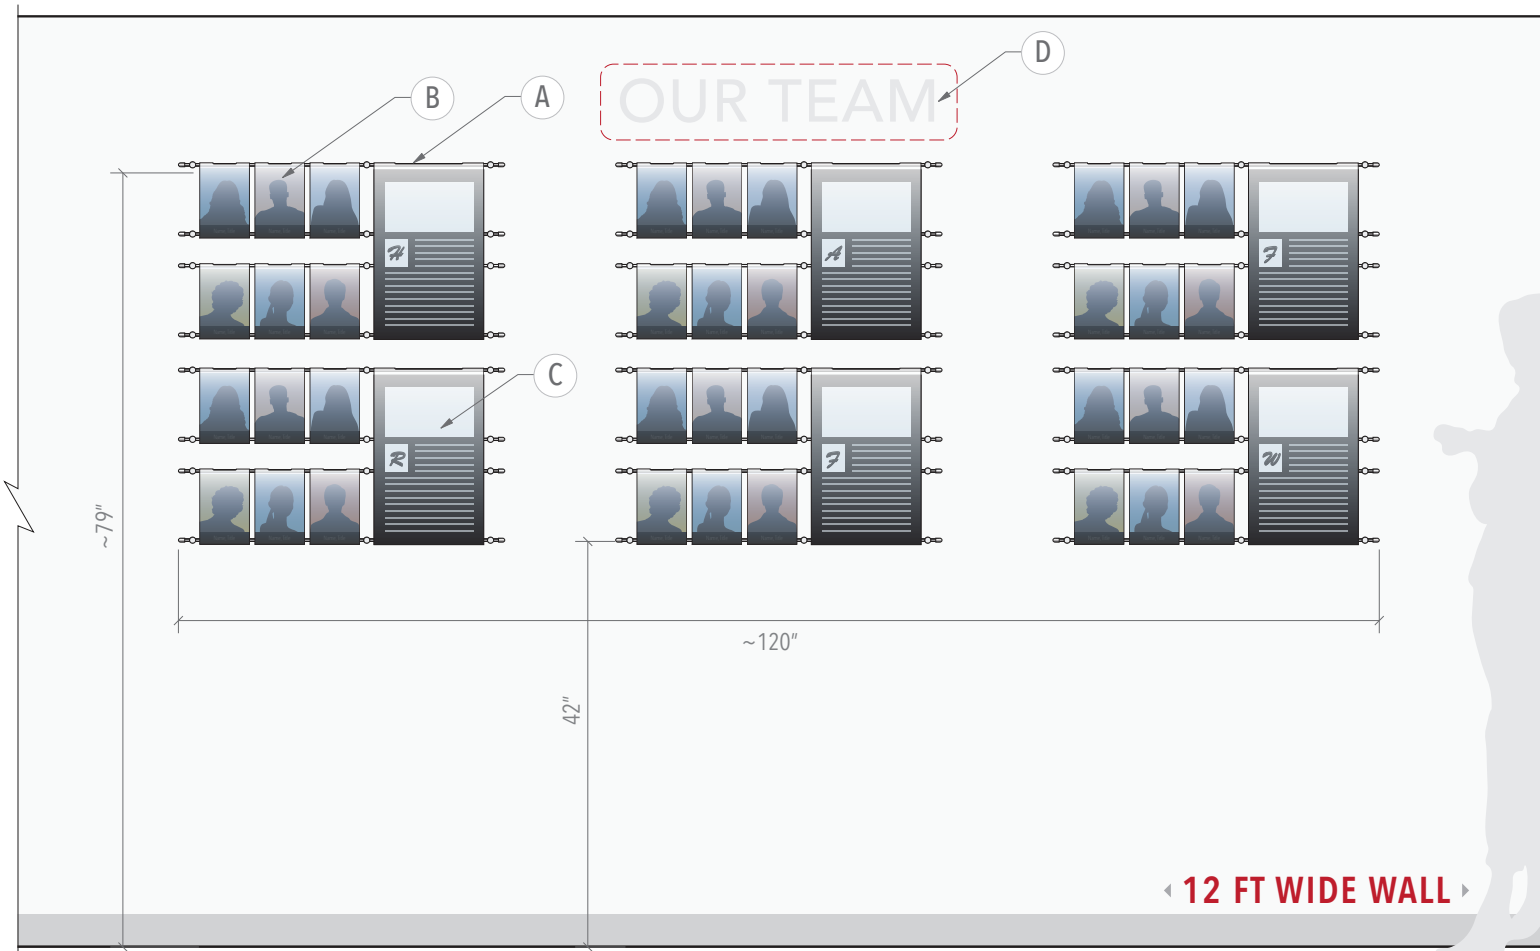

# ELEVATION

# COMPONENT LIST:

The hook-on holders/sleeves are designed as 1/8" thick clear acrylic folded style frames with a special molded top that can hook onto the 6mm diameter rods. Sleeves are available in both "clear acrylic" or "non-glare acrylic".

# NOTES:

- A** 6mm diameter horizontal rod display system mounted to wall with twist-n-lock drywall anchor. Rods are mounted to wall with **WM11** supports with 12.5 and 17.5 inches space between centers. \*\*\*Rods to be cut to 32" in length.
- B** Clear or Non-Glare Hook-on Acrylic Holders for 5" x 7" size photo inserts (**36 ea**).
- C** Clear or Non-Glare Hook-on Acrylic Holders for 11" x 17" size info/graphic inserts (**6 ea**).
- D** Optional Dimensional Lettering & Logo / **NOT INCLUDED**  
Use "ADD-ON" tab on the web-store to order by selecting letter size, font style, and providing the copy/text line or vector file.

# Wall Display Concept

ID: **DC2132**

Title: Photo Wall Display

**Description:** Display incorporates hook-on acrylic holders for 5" x 7" photos and 11" x 17" info/graphic inserts mounted to wall with horizontal rod system.