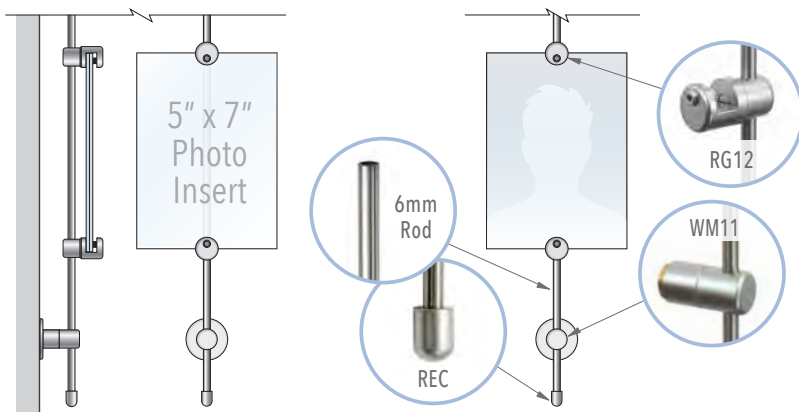

ID: DC2142

Title: Photo Wall Display

Description: Display incorporates acrylic sandwich frames for 5" x 7" photos mounted to wall with 6mm single-rod display system

Display Size:
50"H x 176"W

Wall Size Requirements:
16 FT (192 IN) Wide

Display Hardware:
Single-Rod Display System

Classification:
Photo wall display ideas
Photo wall display kit
Photo wall display concepts
Photo wall display systems
Photo display board
Employee recognition wall displays

DETAILS:

NOTES:

- A** Clear or Non-Glare Acrylic Frame Set for changeable 5" x 7" photo inserts (photo inserts not included).
- B** 5" x 40" Permanent Signs with 1/4" thick P95 frost acrylic and matte black lettering.
- C** 6mm diameter vertical rod display system mounted to wall with twist-n-lock drywall anchor. Supplied with a single **R1500** rod cut at 50" length with flat ends for use with **REC** decorative caps.
- D** Optional Dimensional Lettering & Logo / **NOT INCLUDED**
Use "ADD-ON" tab on the web-store to order by selecting letter size, font style, and providing the copy/text line or vector file.