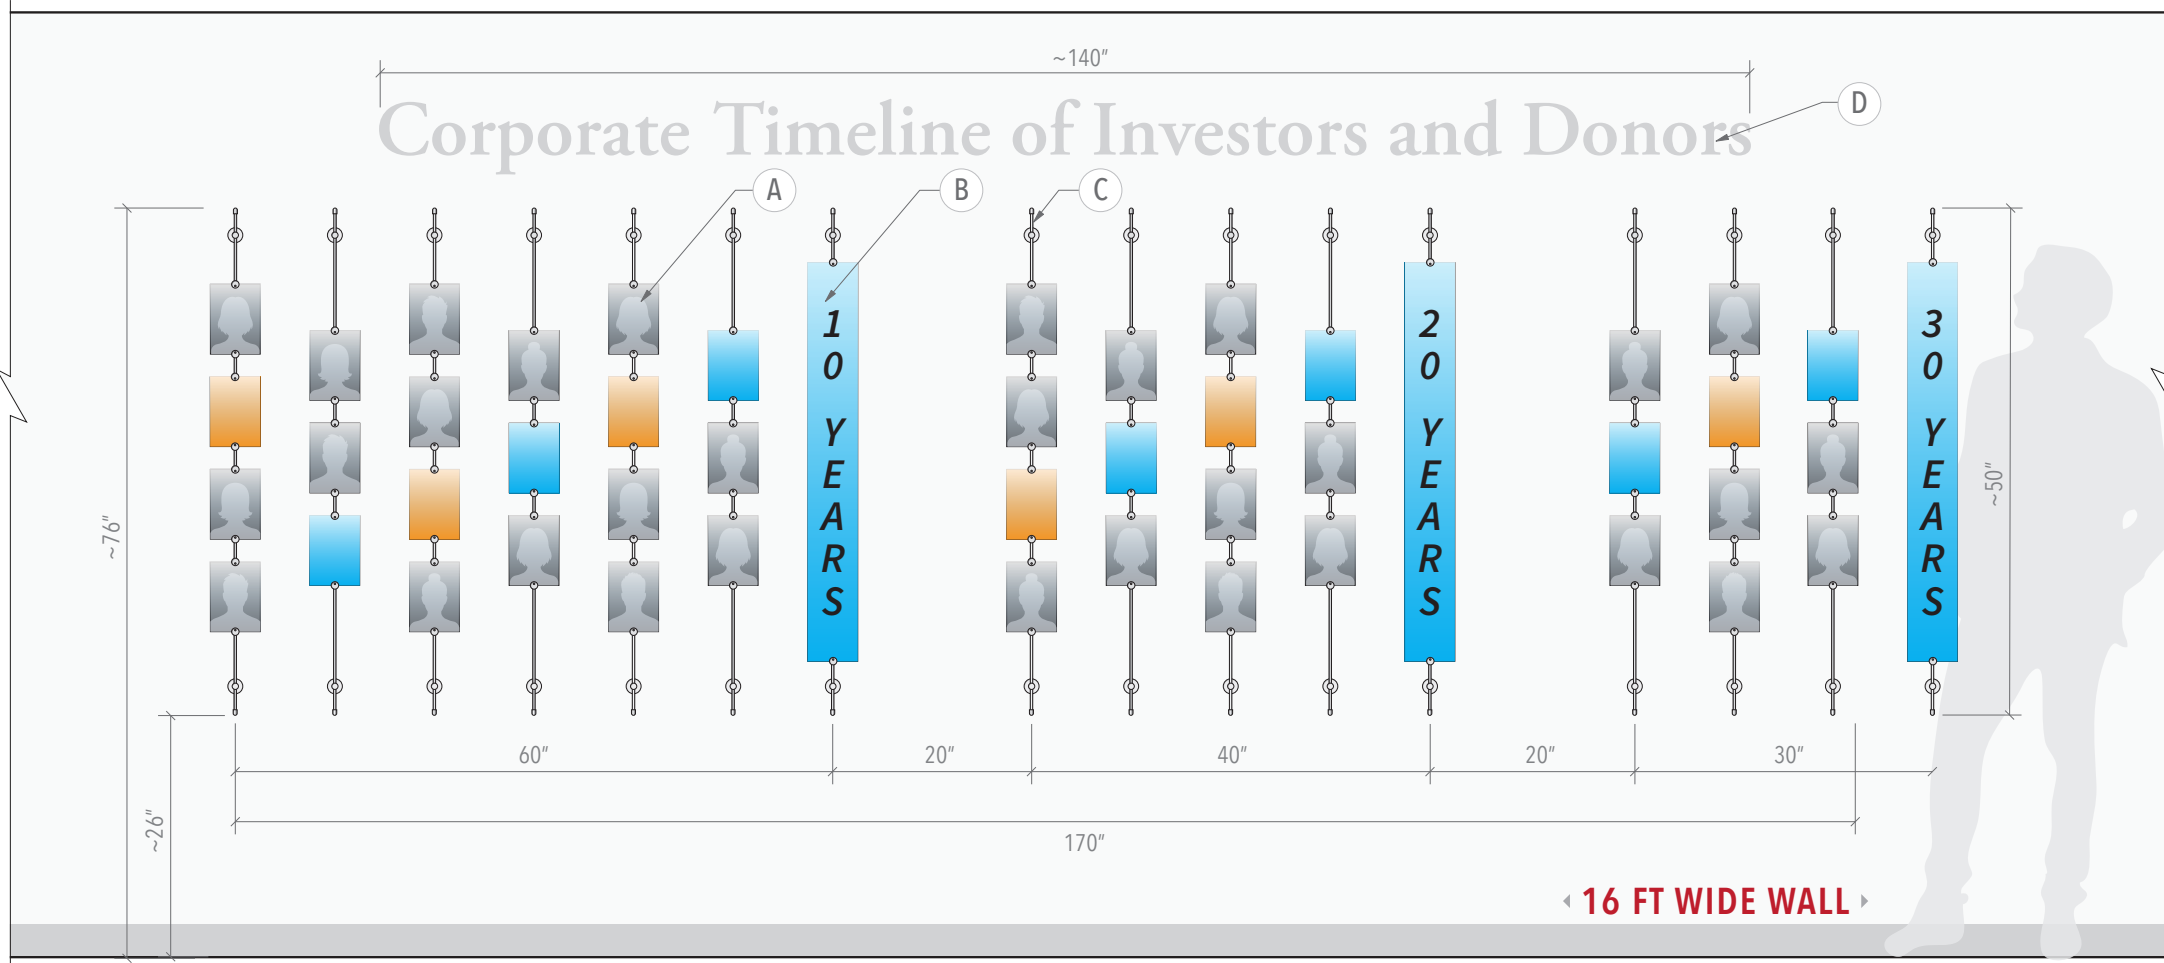

ELEVATION

NOVADISPLAY
INNOVATIVE DISPLAY SOLUTIONS

Nova Display Systems, Inc.
875 Wilson St., Ste. A-B
Eugene, OR 97402
541.505.7450
541.505.9919 fax
sales@novadisplay.com
www.novadisplaysystems.com

Wall Display Concept

ID: DC2142

Title: Photo Wall Display

Description: Display incorporates acrylic sandwich frames for 5" x 7" photos mounted to wall with 6mm single-rod display system

Display Size:
50"H x 176"W

Wall Size Requirements:
16 FT (192 IN) Wide

DETAILS:

NOTES:

- A** Clear or Non-Glare Acrylic Frame Set for changeable 5" x 7" photo inserts (photo inserts not included).
- B** 5" x 40" Permanent Signs with 1/4" thick P95 frost acrylic and matte black lettering.
- C** 6mm diameter vertical rod display system mounted to wall with twist-n-lock drywall anchor. Supplied with a single **R1500** rod cut at 50" length with flat ends for use with **REC** decorative caps.
- D** Optional Dimensional Lettering & Logo / **NOT INCLUDED**
Use "ADD-ON" tab on the web-store to order by selecting letter size, font style, and providing the copy/text line or vector file.