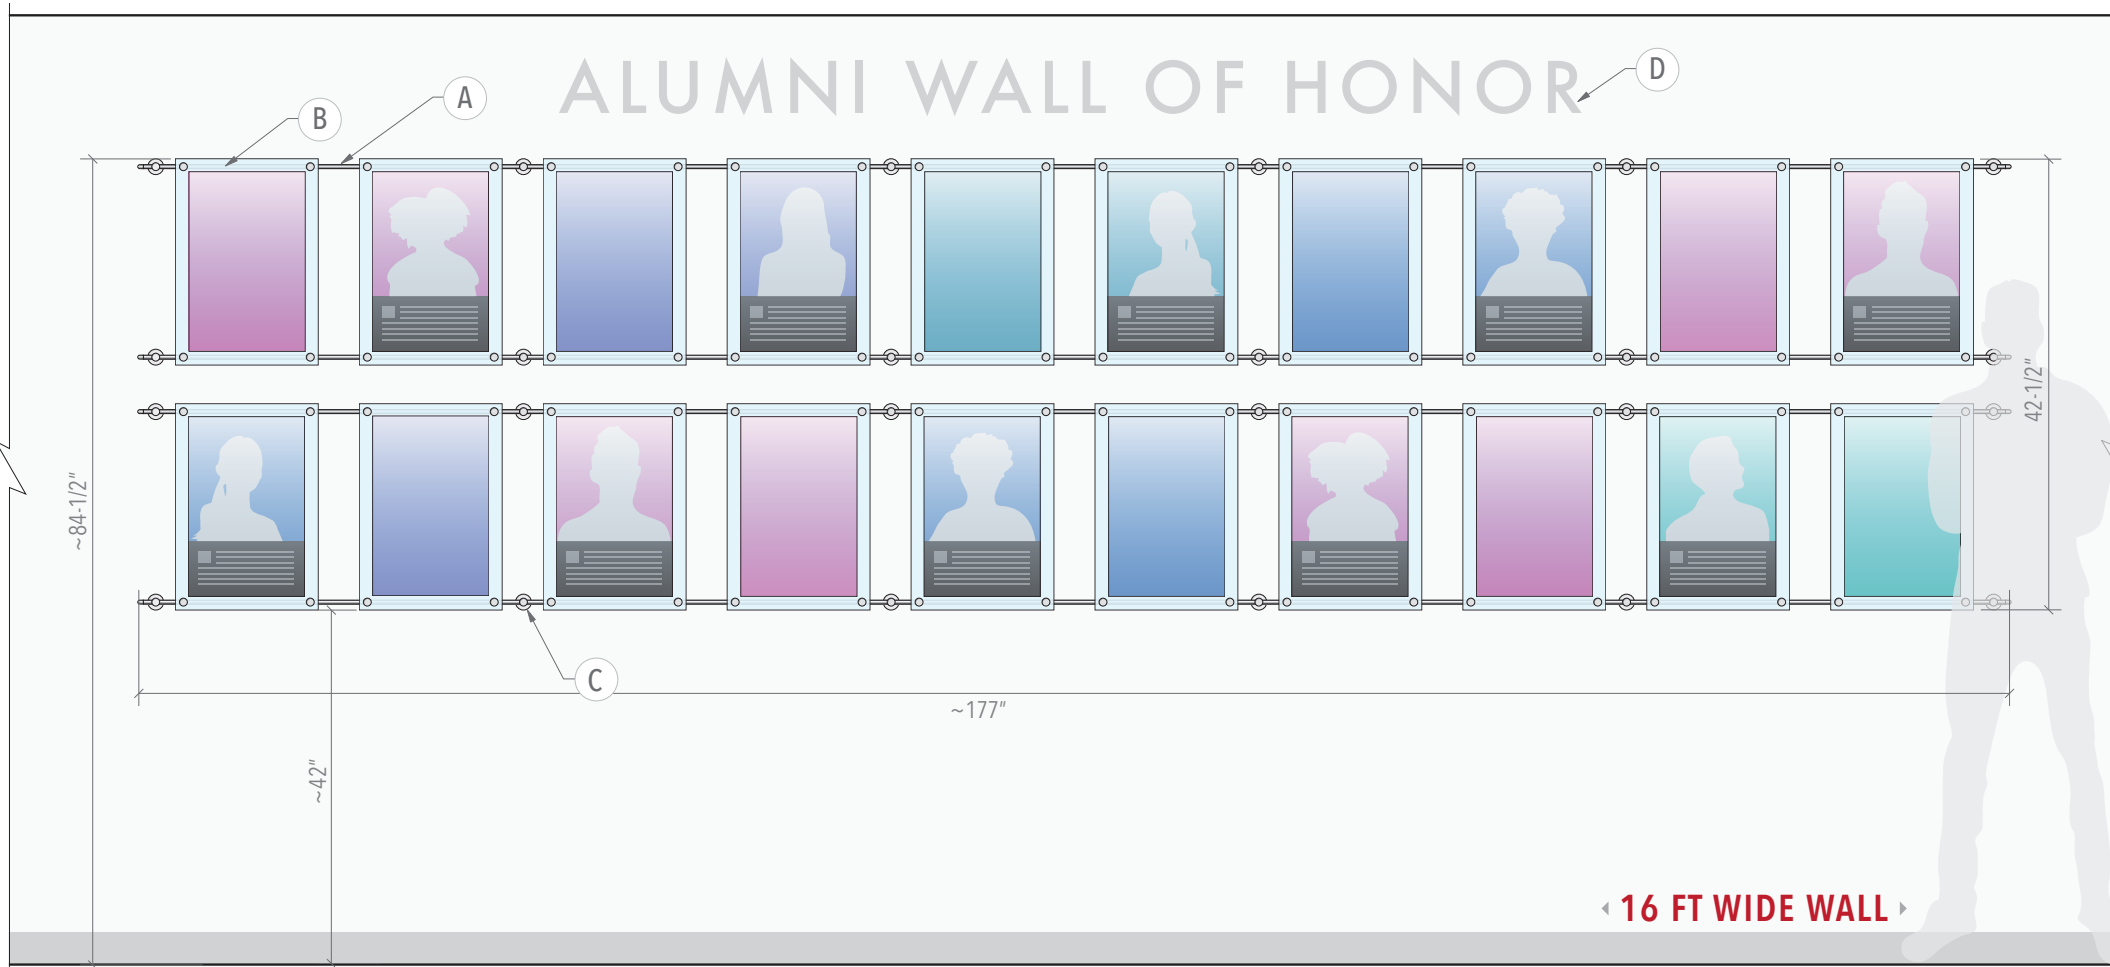

ELEVATION

NOVADISPLAY
INNOVATIVE DISPLAY SOLUTIONS

Nova Display Systems, Inc.
875 Wilson St., Ste. A-B
Eugene, OR 97402
541.505.7450
541.505.9919 fax
sales@novadisplay.com
www.novadisplaysystems.com

Wall Display Concept

ID: DC2608

Title: Recognition Wall Display

Description: Display incorporates acrylic sandwich frames for 11" x 17" format photo or info/poster inserts mounted to wall with 10mm rod system.

Display Size:
52"H x 177"W

Wall Size Requirements:
16 FT (192 IN) Wide

Display Hardware:
Rod Display System

Classification:
Recognition wall displays
Recognition wall display ideas
Wall of fame
Wall of honor
Wall of distinction
Wall of achievement
Wall of success
Award wall display

Sheet:

Page: 1 of 1 Scale: n/a

DETAILS:

NOTES:

- A** 10mm diameter horizontal rod display system mounted to wall with twist-n-lock drywall anchor. ***Threaded R1500-10 rods are joined together to 177" overall length. Use REC-10 decorative caps to finish ends.
- B** Clear or Non-Glare Acrylic Frame Set for changeable info/photo inserts. Use with 17" x 11" (1ea) or 8.5" x 11" (2ea) printed inserts (not included).
- C** Rods are mounted to wall with WM11-10 supports with 34-3/4" space between wall mounts centers. P01 decorative support plates are optional.
- D** Dimensional Lettering: "ALUMNI WALL OF HONOR" in 5" high Futura Medium Font Style – Laser Cut Acrylic Letters in 1/4" thick satin/matte black finish face and double-sided tape on the back for wall mounting.