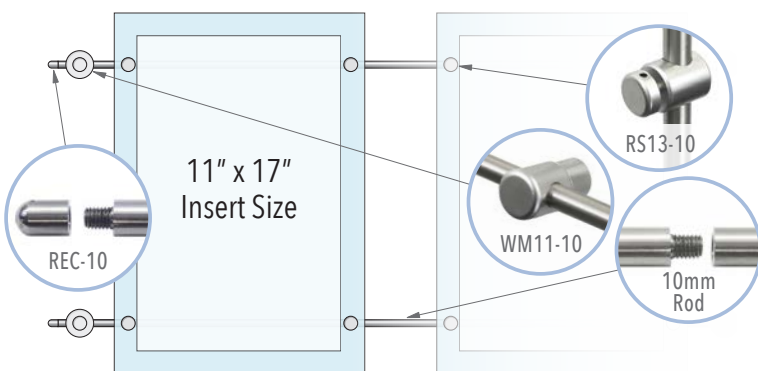

ID: DC2608

Title: Recognition Wall Display

Description: Display incorporates acrylic sandwich frames for 11" x 17" format photo or info/poster inserts mounted to wall with 10mm rod system.

Display Size:
52"H x 177"W

Wall Size Requirements:
16 FT (192 IN) Wide

Display Hardware:
Rod Display System

Classification:
Recognition wall displays
Recognition wall display ideas
Wall of fame
Wall of honor
Wall of distinction
Wall of achievement
Wall of success
Award wall display

Sheet:

Page: 1 of 1 Scale: n/a

DETAILS:

NOTES:

- A** 10mm diameter horizontal rod display system mounted to wall with twist-n-lock drywall anchor. ***Threaded R1500-10 rods are joined together to 177" overall length. Use REC-10 decorative caps to finish ends.
- B** Clear or Non-Glare Acrylic Frame Set for changeable info/photo inserts. Use with 17" x 11" (1ea) or 8.5" x 11" (2ea) printed inserts (not included).
- C** Rods are mounted to wall with WM11-10 supports with 34-3/4" space between wall mounts centers. P01 decorative support plates are optional.
- D** Dimensional Lettering: "ALUMNI WALL OF HONOR" in 5" high Futura Medium Font Style – Laser Cut Acrylic Letters in 1/4" thick satin/matte black finish face and double-sided tape on the back for wall mounting.