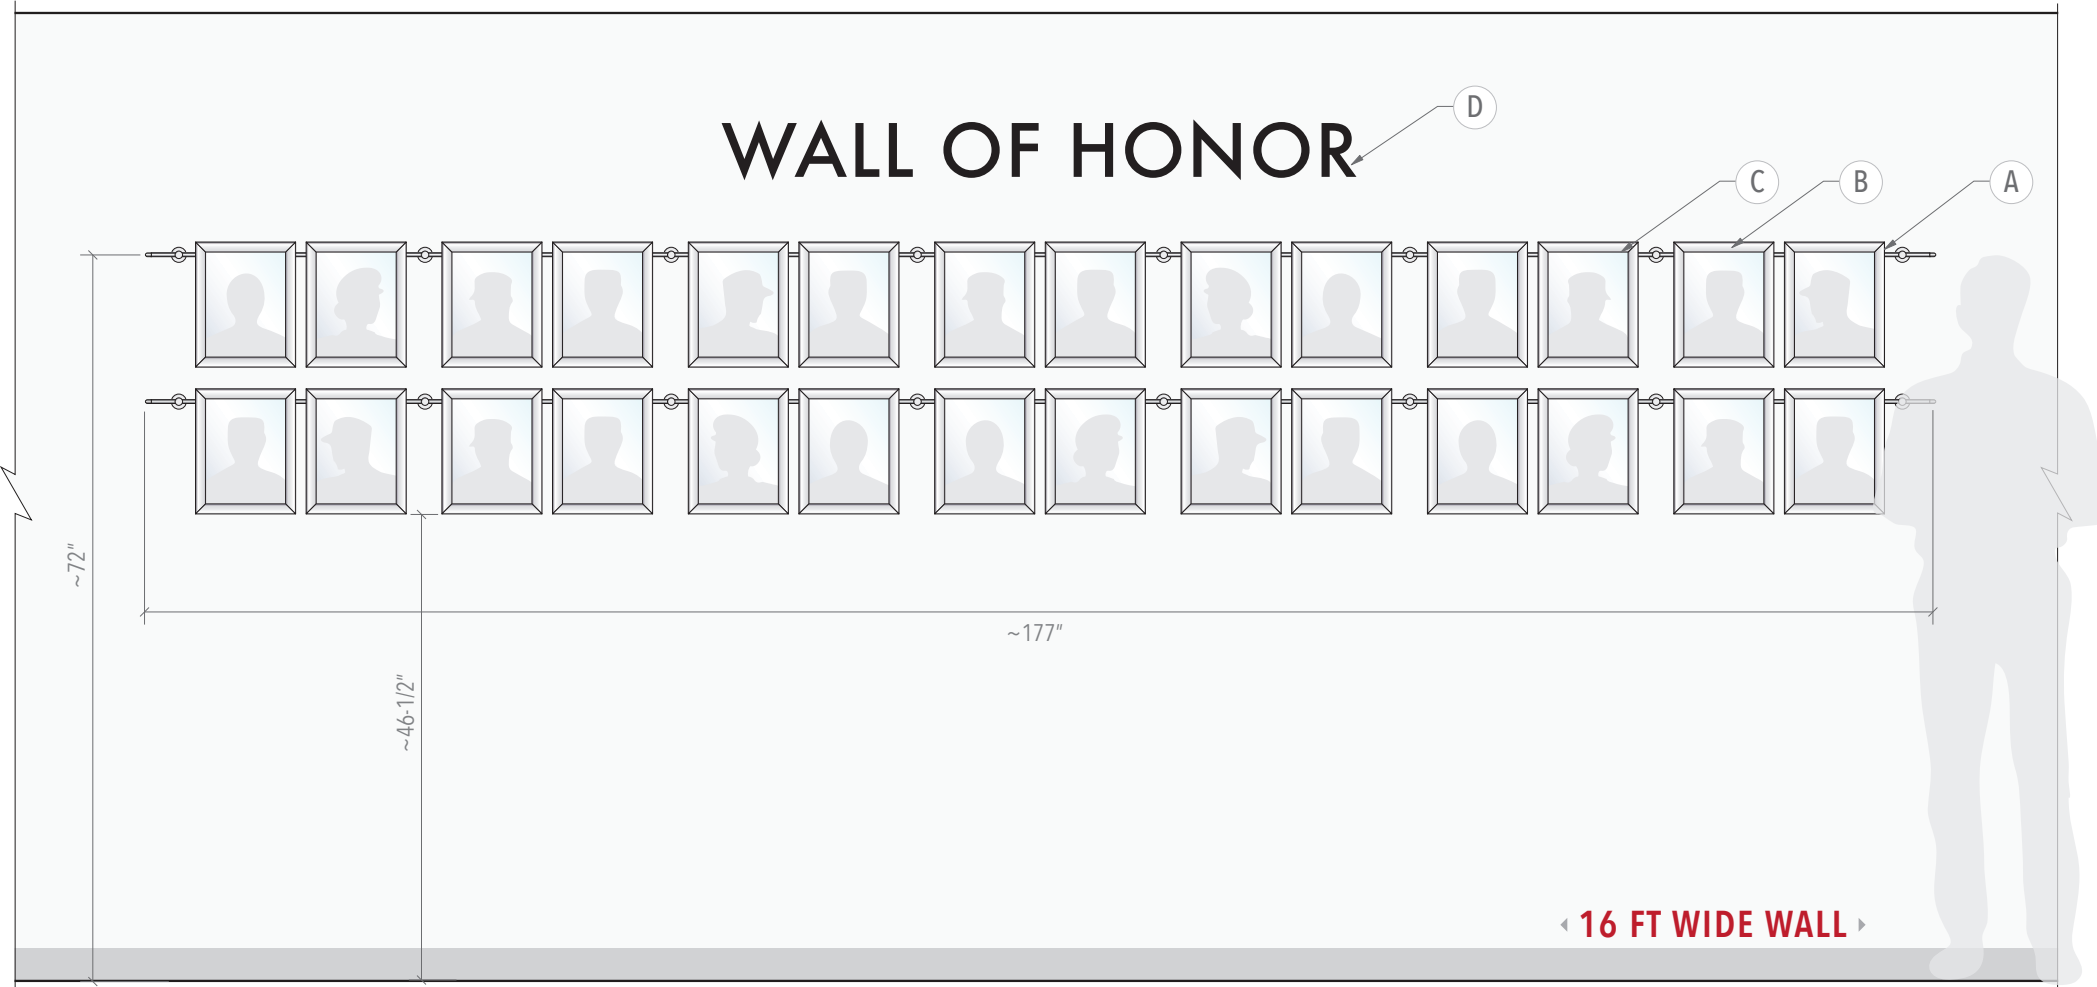

ELEVATION

◀ 16 FT WIDE WALL ▶

NOVADISPLAY
INNOVATIVE DISPLAY SOLUTIONS

Nova Display Systems, Inc.
875 Wilson St., Ste. A-B
Eugene, OR 97402
541.505.7450
541.505.9919 fax
sales@novadisplaysystems.com
www.novadisplaysystems.com

Wall Display Concept

ID: DC2603

Title: Recognition Wall Display

Description: Display incorporates aluminum front load snap-open frames for 8.5" x 11" photo inserts mounted to wall with 10mm diameter horizontal rods.

Display Size:
40"H x 177"W

Wall Size Requirements:
16 FT (192 IN) Wide

Display Hardware:
Hook-on Rod Display System

Classification:
Recognition wall ideas
Recognition wall kits
Wall of honor
Wall of valor
Wall of gratitude
Military wall of honor

DETAILS:

NOTES:

- A** 10mm diameter horizontal rod display system mounted to wall with twist-n-lock drywall anchor. Threaded **R1500-10** rods are joined together to 177" overall length. Use **REC-10** decorative caps to finish ends.
- B** Front-Load Aluminum Frames for 8.5" x 11" photo inserts. Supplied in round or square frame profile style with satin anodized finish in silver or black.
- C** Rods are mounted to wall with **WM11-10** supports with 24-1/2 inches space between wall mounts.
- D** Dimensional Lettering: "WALL OF HONOR" in 5" high Futura Medium Font Style – Laser Cut Acrylic Letters in 1/4" thick satin/matte black finish face and double-sided tape on the back for wall mounting.