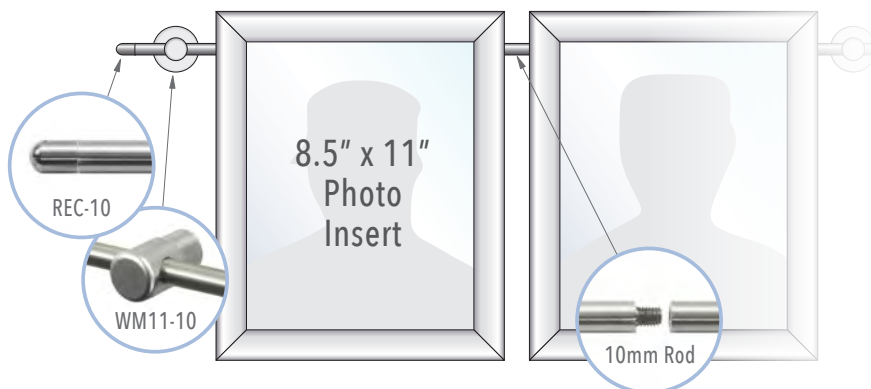

Wall Display Concept

ID: DC2603

Title: Recognition Wall Display

Description: Display incorporates aluminum front load snap-open frames for 8.5" x 11" photo inserts mounted to wall with 10mm diameter horizontal rods.

Display Size:
40"H x 177"W

Wall Size Requirements:
16 FT (192 IN) Wide

Display Hardware:
Hook-on Rod Display System

Classification:
Recognition wall ideas
Recognition wall kits
Wall of honor
Wall of valor
Wall of gratitude
Military wall of honor

DETAILS:

NOTES:

- A** 10mm diameter horizontal rod display system mounted to wall with twist-n-lock drywall anchor. Threaded **R1500-10** rods are joined together to 177" overall length. Use **REC-10** decorative caps to finish ends.
- B** Front-Load Aluminum Frames for 8.5" x 11" photo inserts. Supplied in round or square frame profile style with satin anodized finish in silver or black.
- C** Rods are mounted to wall with **WM11-10** supports with 24-1/2 inches space between wall mounts.
- D** Dimensional Lettering: "WALL OF HONOR" in 5" high Futura Medium Font Style – Laser Cut Acrylic Letters in 1/4" thick satin/matte black finish face and double-sided tape on the back for wall mounting.