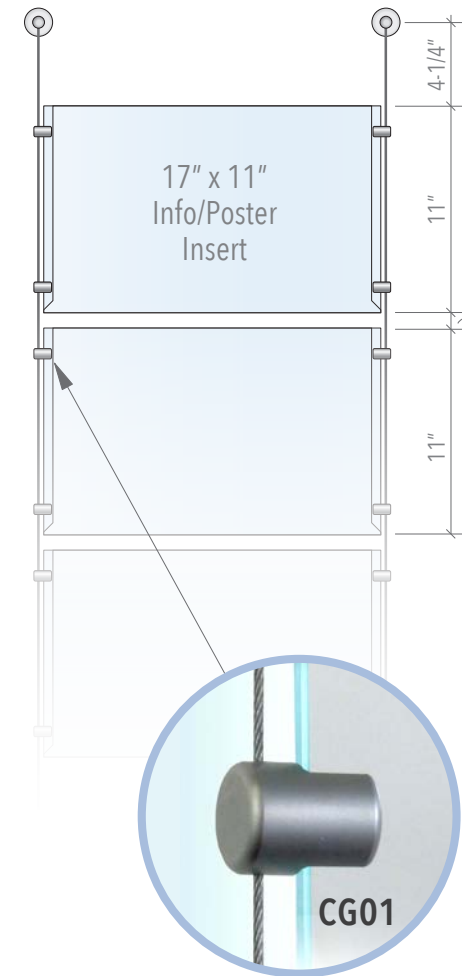

## WALL INSTALL TEMPLATE

### Top-Load / Easy Access Acrylic Sleeves for Info/Poster Inserts

**1-2.** CWW wall-to-wall cable sets are supplied in longer lengths and can be cut shorter to fit in designated space (\*cable should be cut to size only after the fittings are mounted to wall and acrylic holders are attached and spaced on the cables). Follow the instruction step-by-step to ensure that cables are mounted and tensioned properly.

**3-4.** Acrylic holders / sleeves are mounted to vertical cables with **CG01** side supports. Sleeves can be spaced vertically as needed.

**Note:** Easy access acrylic holders are designed as 1/8" thick clear acrylic folded style frames with tabs on the side of frame to enable for cable/rod display fittings to attach. Sleeves are supplied in "non-glare" acrylic. Non-glare (non-reflective) acrylic front cover helps to reduce the glare and provides a mild protection against harmful UV rays.

## Wall Display Concept

**ID: DC2500**

**Title:** Large Poster Wall Display

**Display Size:**

72"H x 118"W

**Wall Size Requirements:**

12 FT (144 IN) Wide