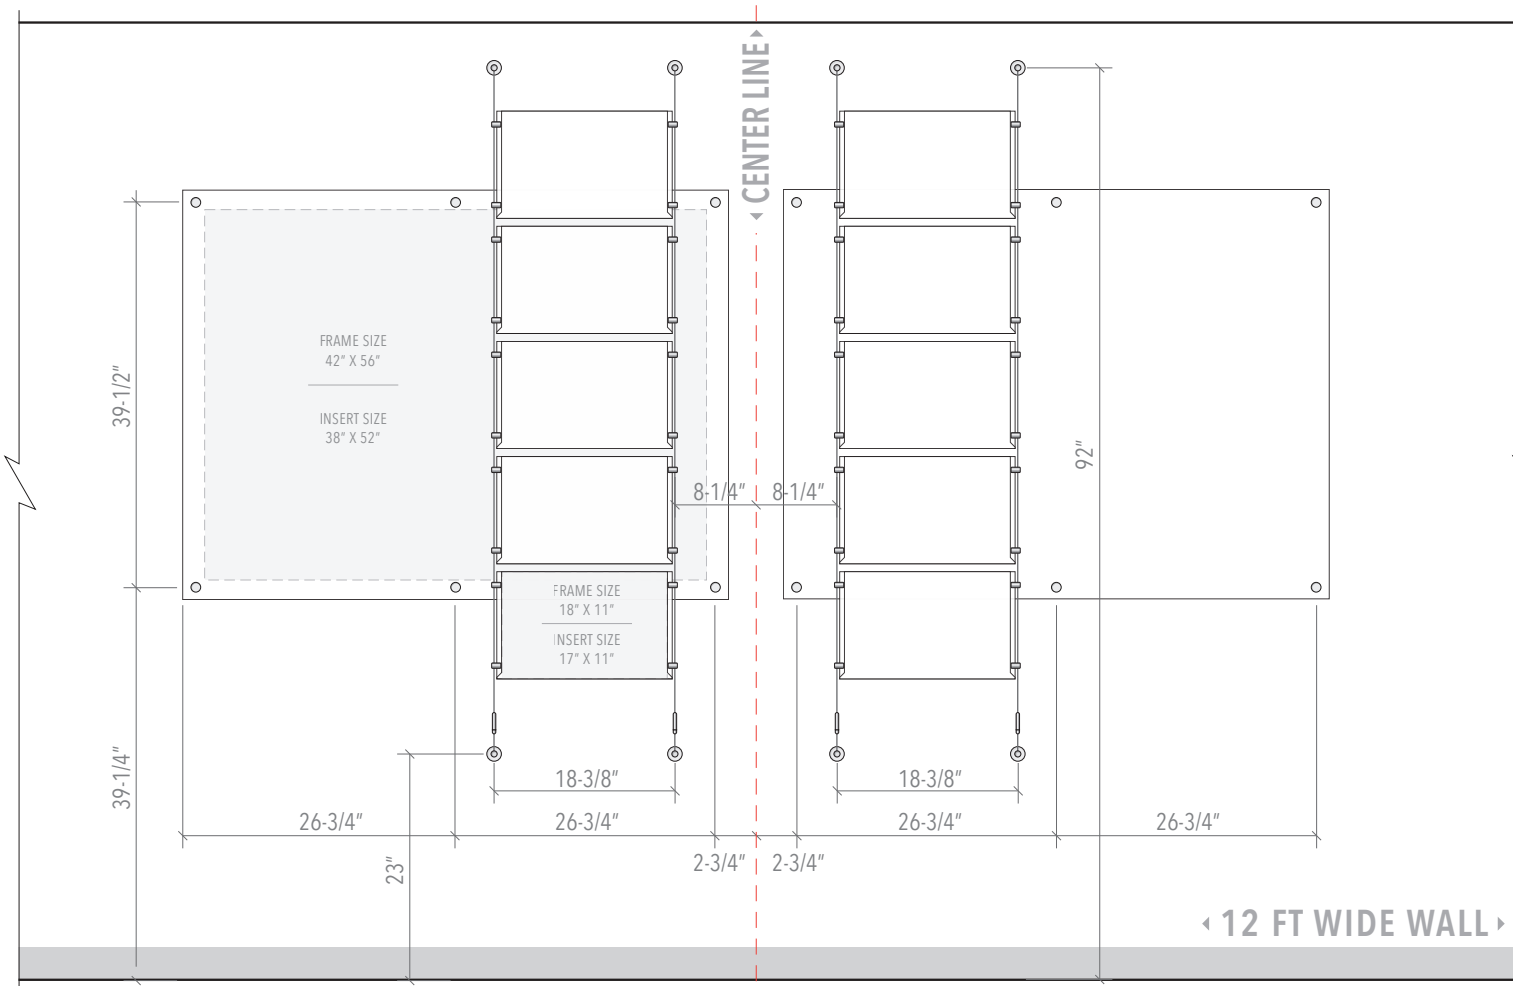

## WALL INSTALL TEMPLATE

### Top-Load / Easy Access Acrylic Sleeves for Info/Poster Inserts

**1-2.** CWW wall-to-wall cable sets are supplied in longer lengths and can be cut shorter to fit in designated space (\*cable should be cut to size only after the fittings are mounted to wall and acrylic holders are attached and spaced on the cables). Follow the instruction step-by-step to ensure that cables are mounted and tensioned properly.

**3-4.** Acrylic holders / sleeves are mounted to vertical cables with **CG01** side supports. Sleeves can be spaced vertically as needed.

**Note:** Easy access acrylic holders are designed as 1/8" thick clear acrylic folded style frames with tabs on the side of frame to enable for cable/rod display fittings to attach. Sleeves are supplied in "non-glare" acrylic. Non-glare (non-reflective) acrylic front cover helps to reduce the glare and provides a mild protection against harmful UV rays.

## Wall Display Concept

**ID: DC2500**

**Title:** Large Poster Wall Display

**Display Size:**

72"H x 118"W

**Wall Size Requirements:**

12 FT (144 IN) Wide