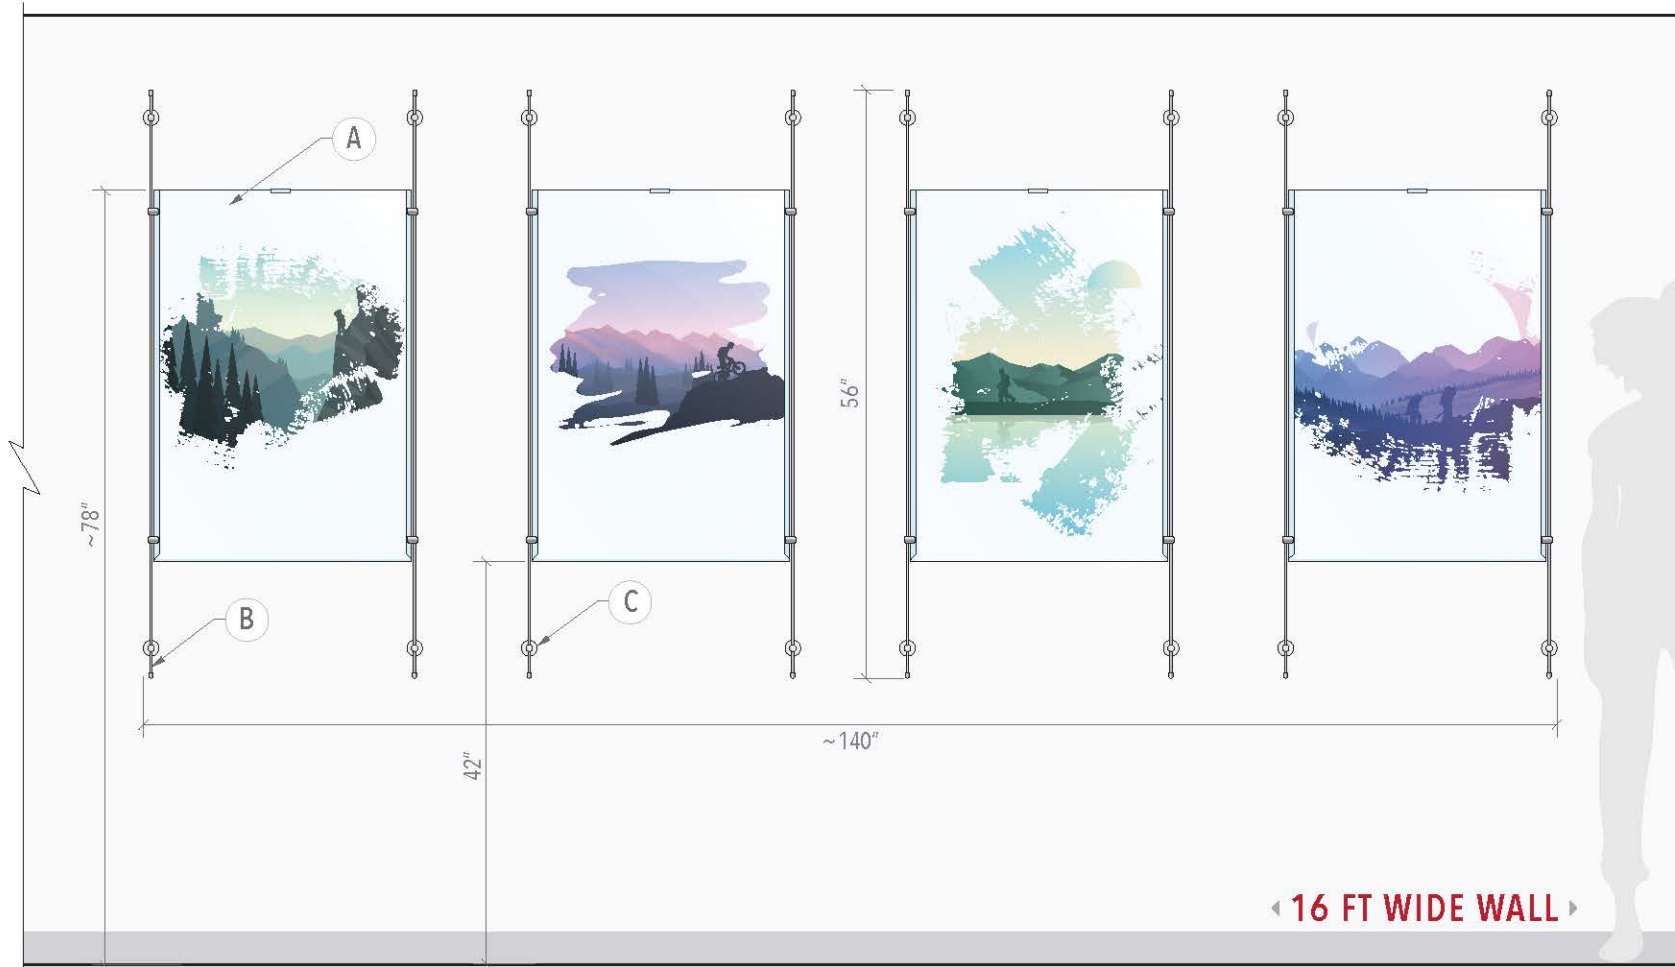

ELEVATION

DETAIL:

NOVADISPLAY
INNOVATIVE DISPLAY SOLUTIONS

Nova Display Systems, Inc.
875 Wilson St., Ste. A-B
Eugene, OR 97402
541.505.7450
541.505.9919 fax
sales@novadisplay.com
www.novadisplaysystems.com

Wall Display Concept

ID: DC2210

Title: Info/Poster Wall Display

Description: Display incorporates acrylic easy access holders/frames for 24" x 36" format info/poster inserts mounted to wall with 6mm rod system.

Display Size:
56"H x 140"W

Wall Size Requirements:
16 FT (192 IN) Wide

Display Hardware:
Rod Display System

Classification:
Info/poster wall display solutions
Info/poster wall display ideas
Information wall display
Large poster wall display kits
Info/poster wall display concepts
Info/poster wall displays on rod systems

Note: This drawing is the property of Nova Display Systems and is not to be reproduced or copied in whole or in part. It is only to be used for the project and site specifically identified herein and is not to be used on any other projects, or for the purpose of manufacturing and reproduction. It is to be returned upon request.

COMPONENT LIST:

NOTES:

- **A** Clear or Non-Glare Easy Access Acrylic Holder / Sleeve for 24"W x 36"H poster/graphic inserts (works with standard prints or paper posters up to 135 gsm or 1 mm (1/32") thickness / not included).
- **B** 6mm diameter vertical rod display system mounted to wall with twist-n-lock drywall anchor. Supplied with a single R1500 rod cut at 56" length with flat ends for use with REC decorative caps.
- **C** Rods are mounted onto the wall with WM11 supports. P01 decorative support plates are optional.

Hardware: All fixings, components supplied in satin chrome finish. Rods are stainless steel.

Sheet:

Page: 1 of 1 **Scale:** n/a